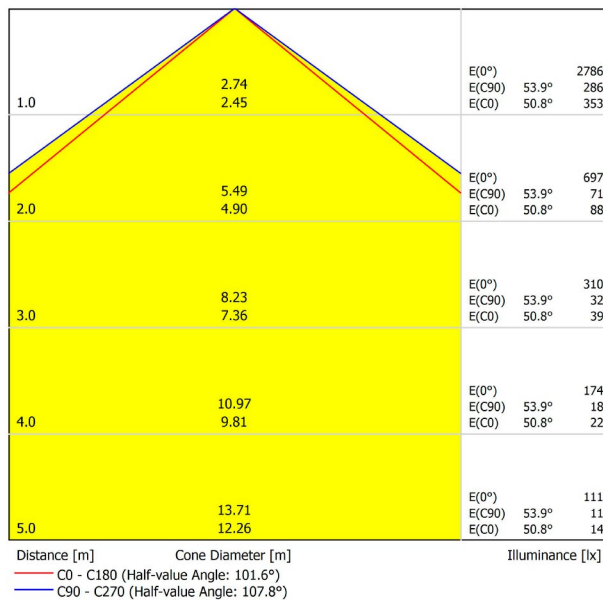

CONICAL DIAGRAM