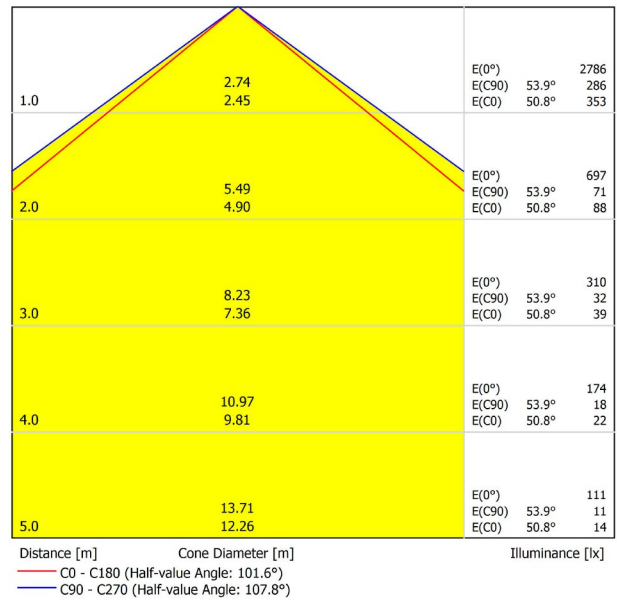

CONICAL DIAGRAM