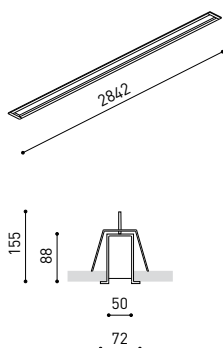

DIMENSIONS

ACCESSORIES

CUSTOM ACCESSORIES
(MANDATORY)

Name	FIFTY H0 RECESSED CUSTOM 300 3000K WT
Reference	A2911411WT
Color	Textured white
RAL	9016
Category	CUSTOM SYSTEMS

PRODUCT

FIFTY H0 RECESSED CUSTOM 300 3000K WT
A2911411WT
Textured white
9016
CUSTOM SYSTEMS

LIGHTING INFORMATION

Light source	LED
Gross luminous flux	10750 Lm
Power	77 W
Power values of the system	89,53 W
Colour temperature	3000 K
Colour Rendering Index	CRI>90
Chromatic stability	Mac Adam Step 2
Light beam angle	102°
Lighting efficiency	70%
Efficacy	140 Lm/W
Current intensity	900 mA
Control through bluetooth	Please Consult
Driver	Included - Fast Connect
Electrical insulation class	⊕
Voltage	220 V/240 V
Frequency	50/60 Hz
Energy efficiency	A+
LED lifespan	L80B10 (Tc=80°C) >60.000h

OTHER DATA

Ingress Protection	IP20
Recess measurements	2852 × 58 mm.
Diffuser included	Yes
Weight	11830 g.
Packaged weight	16230 g.
Packaging dimensions	Ø168 × 3005 mm.
Units per package	1
Materials	Aluminium / Polycarbonate

FIFTY 2 End Cap Kit Recessed	1050-00-20- WT NT
FIFTY Straight Joiner	1050-01-80
FIFTY Power Line	A231-00-00

COLOUR | WT □ RAL 9016 | NT ■ RAL 9005 |

MATERIAL |  AL |