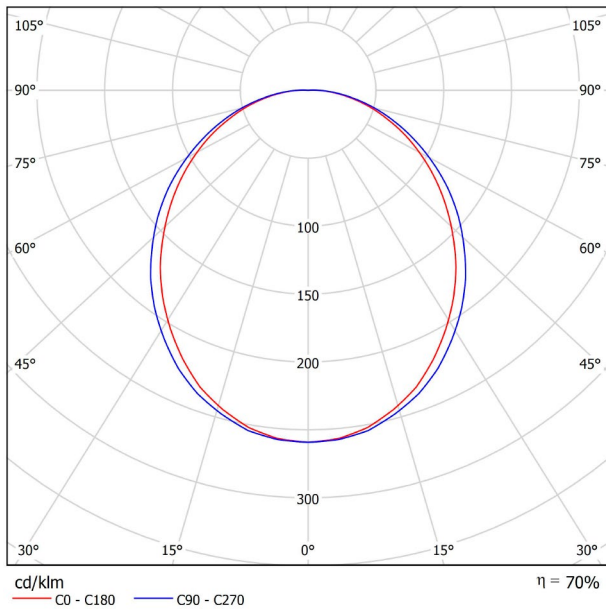

POLAR DIAGRAM