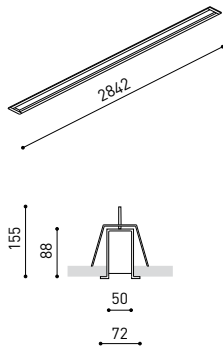

DIMENSIONS

ACCESSORIES

CUSTOM ACCESSORIES
(MANDATORY)

Name	FIFTY H0 RECESSED CUSTOM 300 4000K NT
Reference	A2911412NT
Color	Textured black
RAL	9005
Category	CUSTOM SYSTEMS

LIGHTING INFORMATION

Light source	LED
Gross luminous flux	11000 Lm
Power	77 W
Power values of the system	89,53 W
Colour temperature	4000 K
Colour Rendering Index	CRI>90
Chromatic stability	Mac Adam Step 2
Light beam angle	102°
Lighting efficiency	70%
Efficacy	143 Lm/W
Current intensity	900 mA
Control through bluetooth	Please Consult
Driver	Included - Fast Connect
Electrical insulation class	⊕
Voltage	220 V/240 V
Frequency	50/60 Hz
Energy efficiency	A+
LED lifespan	L80B10 (Tc=80°C) >60.000h

OTHER DATA

Ingress Protection	IP20
Recess measurements	2852 × 58 mm.
Diffuser included	Yes
Weight	11830 g.
Packaged weight	16230 g.
Packaging dimensions	Ø168 × 3005 mm.
Units per package	1
Materials	Aluminium / Polycarbonate

Fifty Custom, is Arkoslight's profile solution for surface, recessed, suspension or wall applications for lighting projects where a very specific length is required. A tailored suit.

POLAR DIAGRAM

CONICAL DIAGRAM

FIFTY 2 End Cap Kit Recessed	1050-00-20- WT NT
FIFTY Straight Joiner	1050-01-80
FIFTY Power Line	A231-00-00

COLOUR | WT □ RAL 9016 | NT ■ RAL 9005 |

MATERIAL |  AL |