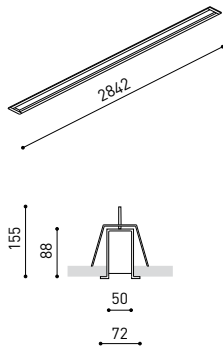

DIMENSIONS

ACCESSORIES

CUSTOM ACCESSORIES  
(MANDATORY)

Name	FIFTY H0 RECESSED CUSTOM 300 4000K WT
Reference	A2911412WT
Color	Textured white
RAL	9016
Category	CUSTOM SYSTEMS

PRODUCT

FIFTY H0 RECESSED CUSTOM 300 4000K WT  
A2911412WT  
Textured white  
9016  
CUSTOM SYSTEMS

LIGHTING INFORMATION

Light source	LED
Gross luminous flux	11000 Lm
Power	77 W
Power values of the system	89,53 W
Colour temperature	4000 K
Colour Rendering Index	CRI>90
Chromatic stability	Mac Adam Step 2
Light beam angle	102°
Lighting efficiency	70%
Efficacy	143 Lm/W
Current intensity	900 mA
Control through bluetooth	Please Consult
Driver	Included - Fast Connect
Electrical insulation class	⊕
Voltage	220 V/240 V
Frequency	50/60 Hz
Energy efficiency	A+
LED lifespan	L80B10 (Tc=80°C) >60.000h

OTHER DATA

Ingress Protection	IP20
Recess measurements	2852 × 58 mm.
Diffuser included	Yes
Weight	11830 g.
Packaged weight	16230 g.
Packaging dimensions	Ø168 × 3005 mm.
Units per package	1
Materials	Aluminium / Polycarbonate

FIFTY 2 End Cap Kit Recessed	1050-00-20-   WT   NT
FIFTY Straight Joiner	1050-01-80
FIFTY Power Line	A231-00-00

COLOUR | WT □ RAL 9016 | NT ■ RAL 9005 |

MATERIAL |  AL |