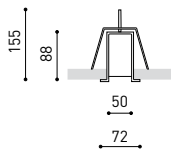

DIMENSIONS

ACCESSORIES

CUSTOM ACCESSORIES
(MANDATORY)

Name	FIFTY H0 RECESSED CUSTOM 300 DIM DALI/PUSH 3000K NT
Reference	A2911421NT
Color	Textured black
RAL	9005
Category	CUSTOM SYSTEMS

PRODUCT

Name	FIFTY H0 RECESSED CUSTOM 300 DIM DALI/PUSH 3000K NT
Reference	A2911421NT
Color	Textured black
RAL	9005
Category	CUSTOM SYSTEMS

LIGHTING INFORMATION

Light source	LED
Gross luminous flux	10750 Lm
Power	77 W
Power values of the system	84,62 W
Colour temperature	3000 K
Colour Rendering Index	CRI>90
Chromatic stability	Mac Adam Step 2
Light beam angle	102°
Lighting efficiency	70%
Efficacy	140 Lm/W
Current intensity	900 mA
Dimming	DALI / Push
Control through bluetooth	Please Consult
Driver	Included - Fast Connect
Electrical insulation class	⊕
Voltage	220 V/240 V
Frequency	50/60 Hz
Energy efficiency	A+
LED lifespan	L80B10 (Tc=80°C) >60.000h

OTHER DATA

Ingress Protection	IP20
Recess measurements	2852 × 58 mm.
Diffuser included	Yes
Weight	11830 g.
Packaged weight	16230 g.
Packaging dimensions	Ø168 × 3005 mm.
Units per package	1
Materials	Aluminium / Polycarbonate