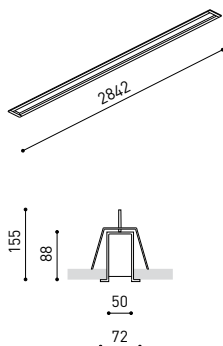

DIMENSIONS

ACCESSORIES

CUSTOM ACCESSORIES
(MANDATORY)

Name	FIFTY H0 RECESSED CUSTOM 300 DIM DALI/PUSH 3000K WT
Reference	A2911421WT
Color	Textured white
RAL	9016
Category	CUSTOM SYSTEMS

PRODUCT

Name	FIFTY H0 RECESSED CUSTOM 300 DIM DALI/PUSH 3000K WT
Reference	A2911421WT
Color	Textured white
RAL	9016
Category	CUSTOM SYSTEMS

LIGHTING INFORMATION

Light source	LED
Gross luminous flux	10750 Lm
Power	77 W
Power values of the system	84,62 W
Colour temperature	3000 K
Colour Rendering Index	CRI>90
Chromatic stability	Mac Adam Step 2
Light beam angle	102°
Lighting efficiency	70%
Efficacy	140 Lm/W
Current intensity	900 mA
Dimming	DALI / Push
Control through bluetooth	Please Consult
Driver	Included - Fast Connect
Electrical insulation class	⊕
Voltage	220 V/240 V
Frequency	50/60 Hz
Energy efficiency	A+
LED lifespan	L80B10 (Tc=80°C) >60.000h

OTHER DATA

Ingress Protection	IP20
Recess measurements	2852 × 58 mm.
Diffuser included	Yes
Weight	11830 g.
Packaged weight	16230 g.
Packaging dimensions	Ø168 × 3005 mm.
Units per package	1
Materials	Aluminium / Polycarbonate

FIFTY 2 End Cap Kit Recessed	1050-00-20- WT NT
FIFTY Straight Joiner	1050-01-80
FIFTY Power Line	A231-00-00

COLOUR | WT □ RAL 9016 | NT ■ RAL 9005 |

MATERIAL |  AL |