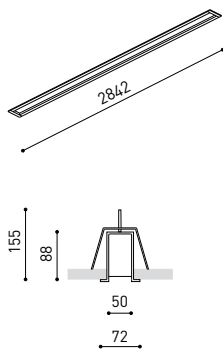

DIMENSIONS

ACCESSORIES

CUSTOM ACCESSORIES
(MANDATORY)

Name	FIFTY H0 RECESSED CUSTOM 300 DIM DALI/PUSH 4000K NT
Reference	A2911422NT
Color	Textured black
RAL	9005
Category	CUSTOM SYSTEMS

PRODUCT

Name	FIFTY H0 RECESSED CUSTOM 300 DIM DALI/PUSH 4000K NT
Reference	A2911422NT
Color	Textured black
RAL	9005
Category	CUSTOM SYSTEMS

LIGHTING INFORMATION

Light source	LED
Gross luminous flux	11000 Lm
Power	77 W
Power values of the system	84,62 W
Colour temperature	4000 K
Colour Rendering Index	CRI>90
Chromatic stability	Mac Adam Step 2
Light beam angle	102°
Lighting efficiency	70%
Efficacy	143 Lm/W
Current intensity	900 mA
Dimming	DALI / Push
Control through bluetooth	Please Consult
Driver	Included - Fast Connect
Electrical insulation class	⊕
Voltage	220 V/240 V
Frequency	50/60 Hz
Energy efficiency	A+
LED lifespan	L80B10 (Tc=80°C) >60.000h

OTHER DATA

Ingress Protection	IP20
Recess measurements	2852 × 58 mm.
Diffuser included	Yes
Weight	11830 g.
Packaged weight	16230 g.
Packaging dimensions	Ø168 × 3005 mm.
Units per package	1
Materials	Aluminium / Polycarbonate

Fifty Custom, is Arkoslight's profile solution for surface, recessed, suspension or wall applications for lighting projects where a very specific length is required. A tailored suit.

POLAR DIAGRAM

CONICAL DIAGRAM