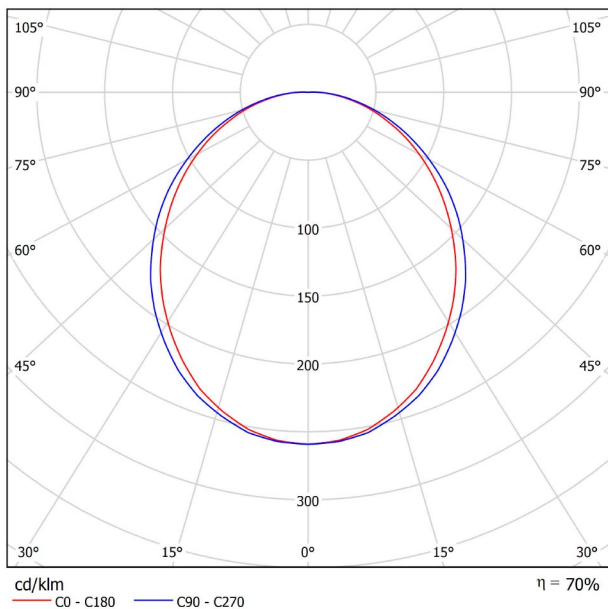

POLAR DIAGRAM