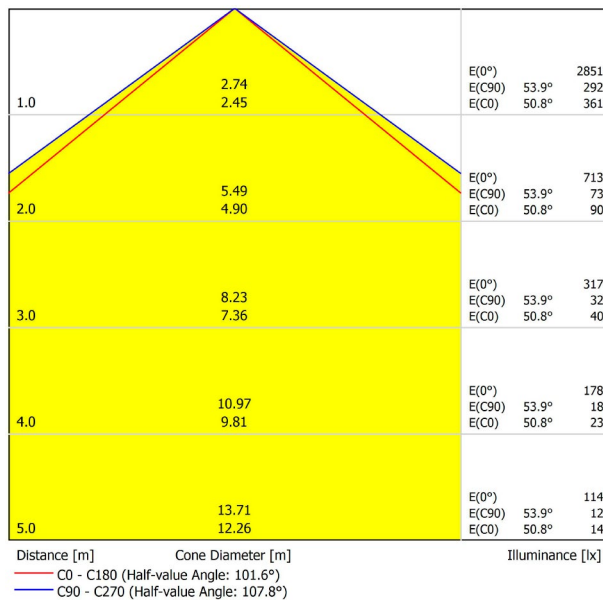

CONICAL DIAGRAM