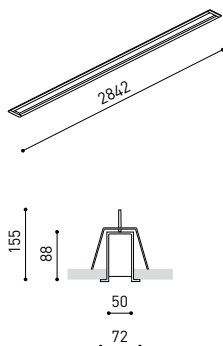

DIMENSIONS

ACCESSORIES

CUSTOM ACCESSORIES  
(MANDATORY)

Name	FIFTY H0 RECESSED CUSTOM 300 DIM DALI/PUSH 4000K WT
Reference	A2911422WT
Color	Textured white
RAL	9016
Category	CUSTOM SYSTEMS

PRODUCT

Name	FIFTY H0 RECESSED CUSTOM 300 DIM DALI/PUSH 4000K WT
Reference	A2911422WT
Color	Textured white
RAL	9016
Category	CUSTOM SYSTEMS

LIGHTING INFORMATION

Light source	LED
Gross luminous flux	11000 Lm
Power	77 W
Power values of the system	84,62 W
Colour temperature	4000 K
Colour Rendering Index	CRI>90
Chromatic stability	Mac Adam Step 2
Light beam angle	102°
Lighting efficiency	70%
Efficacy	143 Lm/W
Current intensity	900 mA
Dimming	DALI / Push
Control through bluetooth	Please Consult
Driver	Included - Fast Connect
Electrical insulation class	⊕
Voltage	220 V/240 V
Frequency	50/60 Hz
Energy efficiency	A+
LED lifespan	L80B10 (Tc=80°C) >60.000h

OTHER DATA

Ingress Protection	IP20
Recess measurements	2852 × 58 mm.
Diffuser included	Yes
Weight	11830 g.
Packaged weight	16230 g.
Packaging dimensions	Ø168 × 3005 mm.
Units per package	1
Materials	Aluminium / Polycarbonate

FIFTY 2 End Cap Kit Recessed	1050-00-20-   WT   NT
FIFTY Straight Joiner	1050-01-80
FIFTY Power Line	A231-00-00

COLOUR | WT □ RAL 9016 | NT ■ RAL 9005 |

MATERIAL |  AL |