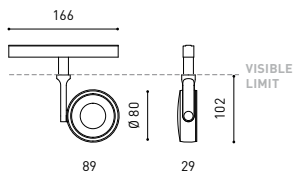

## DIMENSIONS

## OTHER DATA

Ingress Protection	IP20
Swivel angle	310°
Rotation angle	360°
Track type	Track 48V
Weight	303 g.
Packaged weight	375 g.
Packaging dimensions	188 x 165 x 53 mm.
Units per package	1
Materials	Aluminium / Polycarbonate

### CABLE SECTION AND LENGTH BETWEEN TRACK 48V AND POWER SUPPLY

TRACK LENGTH (m)		10			20		29
CABLE LENGTH (m)		1	10	20	1	10	1
POWER (W)	CABLE SECTION (mm²)						
75W	0,75mm²	✓	✓	✓	✓	✓	✓
	1,5mm²	✓	✓	✓	✓	✓	✓
150W	0,75mm²	✓	X	X	✓	X	✓
	1,5mm²	✓	✓	X	✓	✓	✓