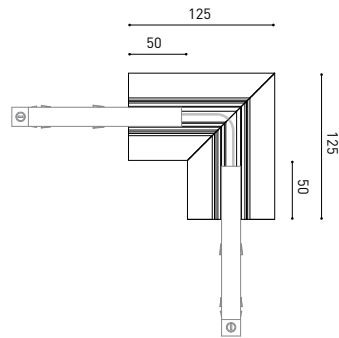

TRACK 48V TRIMLESS

ARKOSLIGHT®

TRACK 48V SURFACE

Available on request. Please consult.

TRACK 48V 90° CORNER One Plane

*Electrical connection included