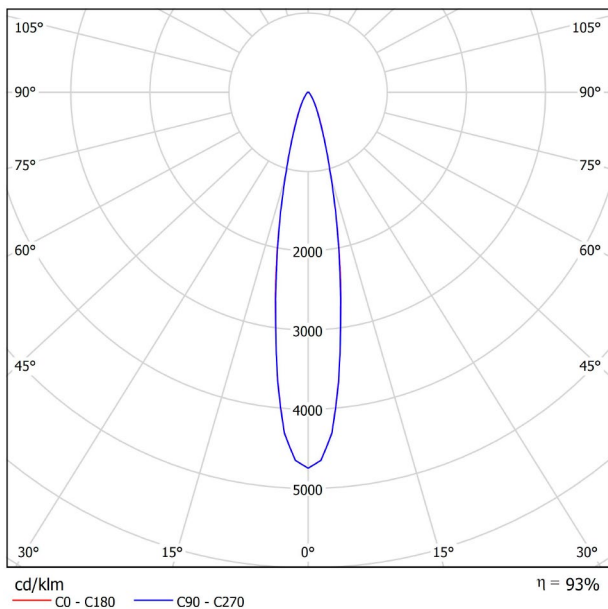

POLAR DIAGRAM