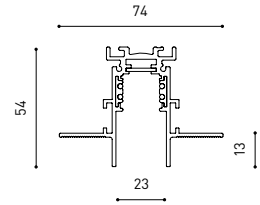

TRACK 48V TRIMLESS

ARKOSLIGHT®

TRACK 48V SURFACE

Available on request. Please consult.

TRACK 48V 1M	A338-01-00- | N |
TRACK 48V 2M	A338-02-00- | N |
TRACK 48V 3M	A338-03-00- | N |
TRACK 48V Corner 90° One Plane	A338-04-00- | N |
TRACK 48V Corner 90° Two Planes	A338-05-00- | N |