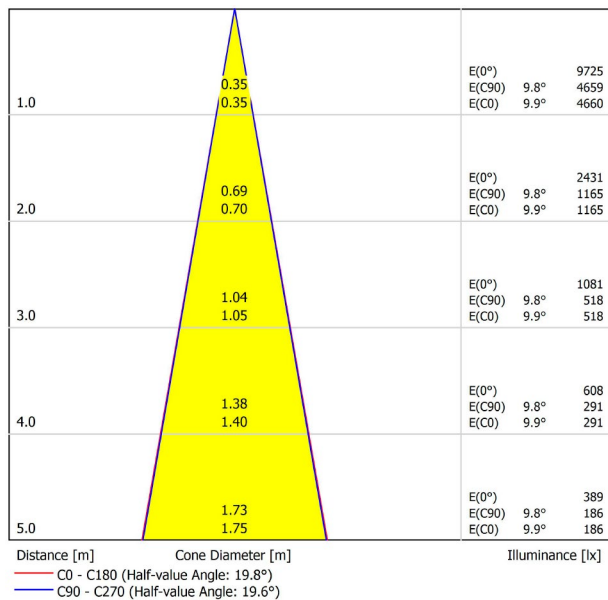

## LIGHTING INFORMATION

Light source	LED
Gross luminous flux	2050 Lm
Power	17 W
Power values of the system	18,18 W
Colour temperature	2700 K
Colour Rendering Index	CRI>90
Chromatic stability	Mac Adam Step 2
Light beam angle	19°
Lighting efficiency	93%
Efficacy	121 Lm/W
Current intensity	500 mA
Dimming	DALI
Control through bluetooth	Please Consult
Driver	Included
Electrical insulation class	III
Voltage	48 V
Frequency	0 Hz
Energy efficiency	A+
LED lifespan	L80B10 (Tj=85°C) >60.000h

## OTHER DATA

Ingress Protection	IP20
Swivel angle	310°
Rotation angle	360°
Track type	Track 48V
Weight	303 g.
Packaged weight	375 g.
Packaging dimensions	188 x 165 x 53 mm.
Units per package	1
Materials	Aluminium / Polycarbonate

POLAR DIAGRAM

CONICAL DIAGRAM

Vivid Model Colour Temperature	2700K	3000K	3500K	4000K	Light Pink
📖 Reading			•	•	
🥗 Fruits & Vegetables		•	•		
🍞 Bakery	•				
👤 Retail		•	•		
💄 Cosmetics			•	•	
🥩 Meat					•
🐟 Fish				•	
🐠 Seafood				•	•