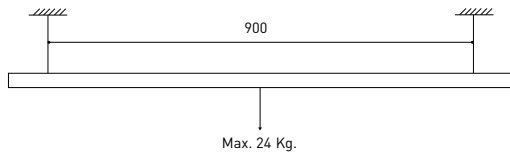

P	V	D
CONSTANT VOLTAGE	0434-01-21	75W	48V 180 x 52 x 30mm
LED POWER SUPPLY	0434-01-22	150W	48V 240 x 60 x 49mm

DROP VOLTAGE TABLE

POWER (W)	CABLE SECTION (mm²)	CABLE LENGTH (m)			
		5	10	20	30
75	0,75	50	50	30	X
	1,5	50	50	50	50
150	0,75	40	15	X	X
	1,5	50	40	20	X