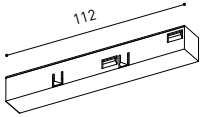

TRACK 48V SURFACE SHORT
Corner 90° One Plane

*Electrical connection not included

	P	V	D
CONSTANT VOLTAGE	0434-01-21	75W	48V 180 x 52 x 30mm
LED POWER SUPPLY	0434-01-22	150W	48V 240 x 60 x 49mm

DROP VOLTAGE TABLE

POWER (W)	CABLE SECTION (mm ²)	CABLE LENGTH (m)			
		5	10	20	30
75	0,75	50	50	30	X
	1,5	50	50	50	50
150	0,75	40	15	X	X
	1,5	50	40	20	X

48V SYSTEM
TRACK 48V

ALL 48V TRACK

TRACK 48V Live-End Connector

A338-00-01- | N |