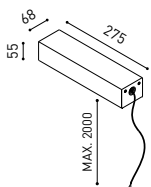

SUSPENSION SHORT 48V

A338-00-22- | N |

A338-00-23- | N |

*Power supply not included

TRACK 48V SURFACE Suspension Kit (2 units)

A338-00-15- | N |

A338-00-16- | N |

A338-00-17- | N |

*For remote power supply

COLOUR | N ■ |