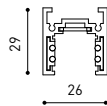

48V SYSTEM
TRACK 48V

TRACK 48V SURFACE SHORT

TRACK 48V SURFACE SHORT 1m	A338-21-00-	N
TRACK 48V SURFACE SHORT 2m	A338-22-00-	N
TRACK 48V SURFACE SHORT 3m	A338-23-00-	N
TRACK 48V SURFACE SHORT Corner 90° One Plane	A338-24-00-	N