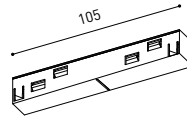

POWER (W)	CABLE SECTION (mm ²)	CABLE LENGTH (m)			
		5	10	20	30
75	0,75	50	50	30	X
	1,5	50	50	50	50
150	0,75	40	15	X	X
	1,5	50	40	20	X

48V SYSTEM
TRACK 48V

ALL 48V TRACK

TRACK 48V Live-End Connector

A338-00-01- | N |