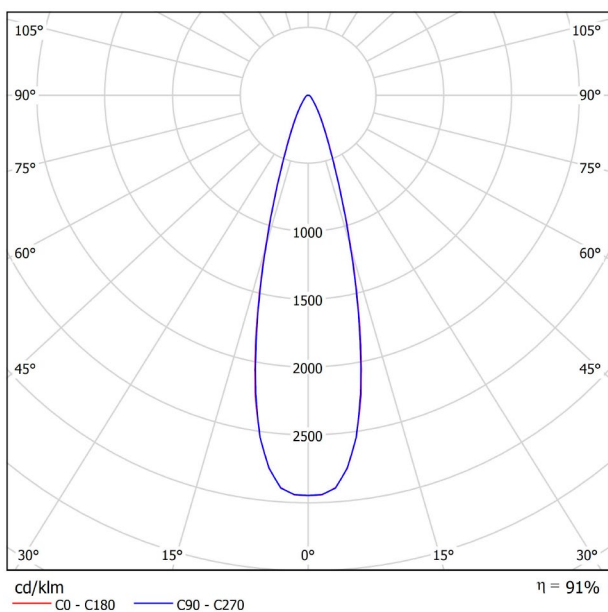

DIMENSIONS

ACCESSORIES

HIGH CHROMATIC LED

TRACK 48V OPTIONS

AWARDS

Name	SIX M 48V SHORT DIM DALI 28° 3000K WT
Reference	A3300221WT-S
Color	Textured white
RAL	9016
Category	TRACKLIGHTS

PRODUCT

Light source	LED
Gross luminous flux	2130 Lm
Power	17 W
Power values of the system	17,89 W
Colour temperature	3000 K
Colour Rendering Index	CRI>90
Chromatic stability	MacAdam Step 2
Light beam angle	28°
Lighting efficiency	91%
Efficacy	125 Lm/W
Current intensity	500 mA
Dimming	DALI
Control through bluetooth	Please Consult
Driver	Included
Electrical insulation class	III
Voltage	48 Vdc
Energy efficiency	A+
LED lifespan	L80B10 (Tj=85°C) >60.000h

LIGHTING INFORMATION

OTHER DATA

Ingress Protection	IP20
Swivel angle	310°
Rotation angle	360°
Track type	Track 48V
Weight	303 g.
Packaged weight	375 g.
Packaging dimensions	188 x 165 x 53 mm
Units per package	1
Materials	Aluminium / Polycarbonate

POLAR DIAGRAM

CONICAL DIAGRAM

Vivid Model Colour Temperature	2700K	3000K	3500K	4000K	Light Pink
📖 Reading			•	•	
🥗 Fruits & Vegetables		•	•		
🍞 Bakery	•				
👤 Retail		•	•		
💄 Cosmetics			•	•	
🥩 Meat					•
🐟 Fish				•	
🐠 Seafood				•	•