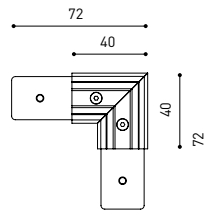

TRACK 48V SURFACE SHORT
Corner 90° One Plane

*Electrical connection not included