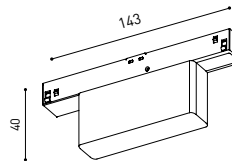

TRACK 48V Wireless Control

0434-01-31- | N | Casambi/AAG Stucchi App
0434-01-32- | N | AAG Stucchi App

SURFACE SHORT & SUSPENSION SHORT 48V

A338-00-11- | N |

TRACK 48V SURFACE SHORT End

A338-00-18- | N |

TRACK 48V SURFACE SHORT End Feed

A338-00-19- | N |