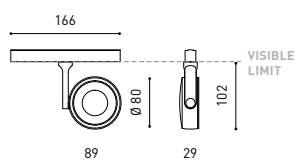

DIMENSIONS

ACCESSORIES

HIGH CHROMATIC LED

TRACK 48V OPTIONS

AWARDS

Name	SIX M 48V SHORT DIM DALI 28° 3000K WT
Reference	A3300221WT-S
Color	Textured white
RAL	9016
Category	TRACKLIGHTS

PRODUCT

Light source	LED
Gross luminous flux	2130 Lm
Power	17 W
Power values of the system	17,89 W
Colour temperature	3000 K
Colour Rendering Index	CRI>90
Chromatic stability	MacAdam Step 2
Light beam angle	28°
Lighting efficiency	91%
Efficacy	125 Lm/W
Current intensity	500 mA
Dimming	DALI
Control through bluetooth	Please Consult
Driver	Included
Electrical insulation class	III
Voltage	48 Vdc
Energy efficiency	A+
LED lifespan	L80B10 (Tj=85°C) >60.000h

LIGHTING INFORMATION

OTHER DATA

Ingress Protection	IP20
Swivel angle	310°
Rotation angle	360°
Track type	Track 48V
Weight	303 g.
Packaged weight	375 g.
Packaging dimensions	188 x 165 x 53 mm
Units per package	1
Materials	Aluminium / Polycarbonate

POWER (W)	CABLE SECTION (mm ²)	CABLE LENGTH (m)			
		5	10	20	30
75	0,75	50	50	30	X
	1,5	50	50	50	50
150	0,75	40	15	X	X
	1,5	50	40	20	X

48V SYSTEM
TRACK 48V

ALL 48V TRACK

TRACK 48V Live-End Connector

A338-00-01- | N |