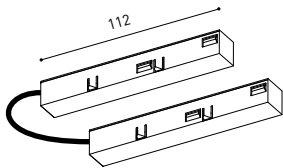

TRACK 48V Corner 90° Connector

A338-00-12- | N |