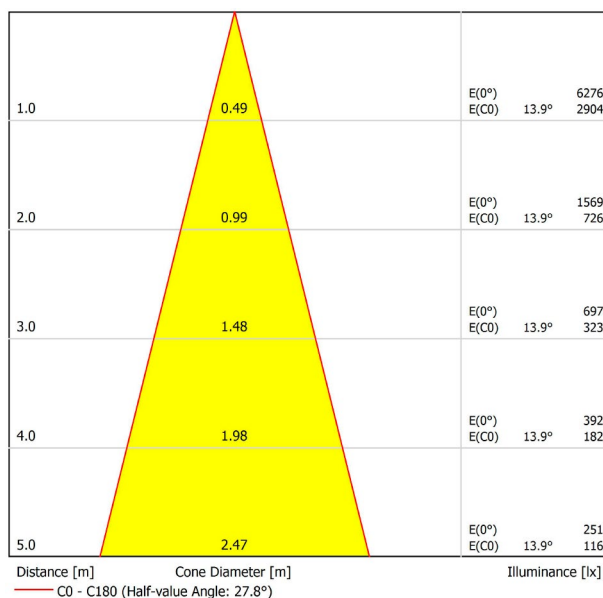

DIMENSIONS

ACCESSORIES

HIGH CHROMATIC LED

TRACK 48V OPTIONS

AWARDS

Name	SIX M 48V SHORT DIM DALI 28° 3000K WT
Reference	A3300221WT-S
Color	Textured white
RAL	9016
Category	TRACKLIGHTS

PRODUCT

Light source	LED
Gross luminous flux	2130 Lm
Power	17 W
Power values of the system	17,89 W
Colour temperature	3000 K
Colour Rendering Index	CRI>90
Chromatic stability	MacAdam Step 2
Light beam angle	28°
Lighting efficiency	91%
Efficacy	125 Lm/W
Current intensity	500 mA
Dimming	DALI
Control through bluetooth	Please Consult
Driver	Included
Electrical insulation class	III
Voltage	48 Vdc
Energy efficiency	A+
LED lifespan	L80B10 (Tj=85°C) >60.000h

LIGHTING INFORMATION

OTHER DATA

Ingress Protection	IP20
Swivel angle	310°
Rotation angle	360°
Track type	Track 48V
Weight	303 g.
Packaged weight	375 g.
Packaging dimensions	188 x 165 x 53 mm
Units per package	1
Materials	Aluminium / Polycarbonate

POLAR DIAGRAM

CONICAL DIAGRAM

Vivid Model Colour Temperature	2700K	3000K	3500K	4000K	Light Pink
📖 Reading			•	•	
🥗 Fruits & Vegetables		•	•		
🍞 Bakery	•				
👤 Retail		•	•		
💄 Cosmetics			•	•	
🥩 Meat					•
🐟 Fish				•	
🐠 Seafood				•	•