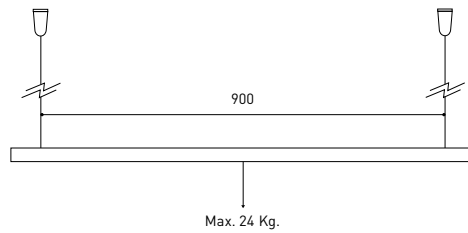

TRACK 48V TRIMLESS

ARKOSLIGHT®

TRACK 48V SURFACE

Available on request. Please consult.

TRACK 48V 1M	A338-01-00- N
TRACK 48V 2M	A338-02-00- N
TRACK 48V 3M	A338-03-00- N
TRACK 48V Corner 90° One Plane	A338-04-00- N
TRACK 48V Corner 90° Two Planes	A338-05-00- N

TRACK LENGTH (m)		10			20		29
CABLE LENGTH (m)		1	10	20	1	10	1
POWER (W)	CABLE SECTION (mm²)						
75W	0,75mm²	✓	✓	✓	✓	✓	✓
	1,5mm²	✓	✓	✓	✓	✓	✓
150W	0,75mm²	✓	X	X	✓	X	✓
	1,5mm²	✓	✓	X	✓	✓	✓

COLOUR | N ■ RAL 9005 |