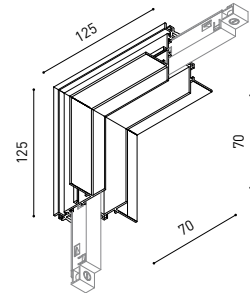

TRACK LENGTH (m)		10			20		29
CABLE LENGTH (m)		1	10	20	1	10	1
POWER (W)	CABLE SECTION (mm²)						
75W	0,75mm²	✓	✓	✓	✓	✓	✓
	1,5mm²	✓	✓	✓	✓	✓	✓
150W	0,75mm²	✓	X	X	✓	X	✓
	1,5mm²	✓	✓	X	✓	✓	✓

COLOUR | N ■ RAL 9005 |

Recommended for installations where the profile can be installed before the false plasteboard ceiling (thickness 12,5mm.)

TRACK 48V TRIMLESS

ARKOSLIGHT®

TRACK 48V SURFACE

Available on request. Please consult.

TRACK 48V 90° CORNER One Plane

*Electrical connection included

TRACK 48V 90° CORNER Two Planes

*Electrical connection included

TRACK 48V Live-End Connector

A338-00-01- | N |

TRACK 48V End

A338-00-06- | N |