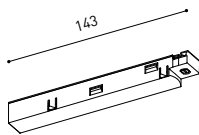

TRACK LENGTH (m)		10			20		29
CABLE LENGTH (m)		1	10	20	1	10	1
POWER (W)	CABLE SECTION (mm²)						
75W	0,75mm²	✓	✓	✓	✓	✓	✓
	1,5mm²	✓	✓	✓	✓	✓	✓
150W	0,75mm²	✓	X	X	✓	X	✓
	1,5mm²	✓	✓	X	✓	✓	✓

COLOUR | N ■ RAL 9005 |

TRACK 48V 90° CORNER One Plane

*Electrical connection included

TRACK 48V 90° CORNER Two Planes

*Electrical connection included

TRACK 48V Live-End Connector

A338-00-01- | N |

TRACK 48V End

A338-00-06- | N |