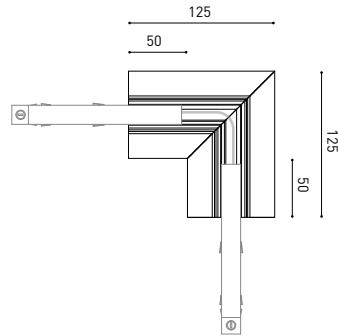

TRACK LENGTH (m)		10			20		29
CABLE LENGTH (m)		1	10	20	1	10	1
POWER (W)	CABLE SECTION (mm²)						
75W	0,75mm²	✓	✓	✓	✓	✓	✓
	1,5mm²	✓	✓	✓	✓	✓	✓
150W	0,75mm²	✓	X	X	✓	X	✓
	1,5mm²	✓	✓	X	✓	✓	✓

COLOUR | N ■ RAL 9005 |

Recommended for installations where the profile can be installed before the false plasteboard ceiling (thickness 12,5mm.)

TRACK 48V TRIMLESS

ARKOSLIGHT®

TRACK 48V SURFACE

Available on request. Please consult.

TRACK 48V 90° CORNER One Plane

*Electrical connection included

TRACK 48V 90° CORNER Two Planes

*Electrical connection included

TRACK 48V Live-End Connector

A338-00-01- | N |

TRACK 48V End

A338-00-06- | N |