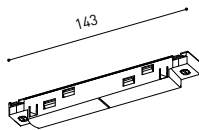

TRACK 48V 90° CORNER One Plane

*Electrical connection included

TRACK 48V 90° CORNER Two Planes

*Electrical connection included

TRACK 48V Live-End Connector

A338-00-01- | N |

TRACK 48V End

A338-00-06- | N |