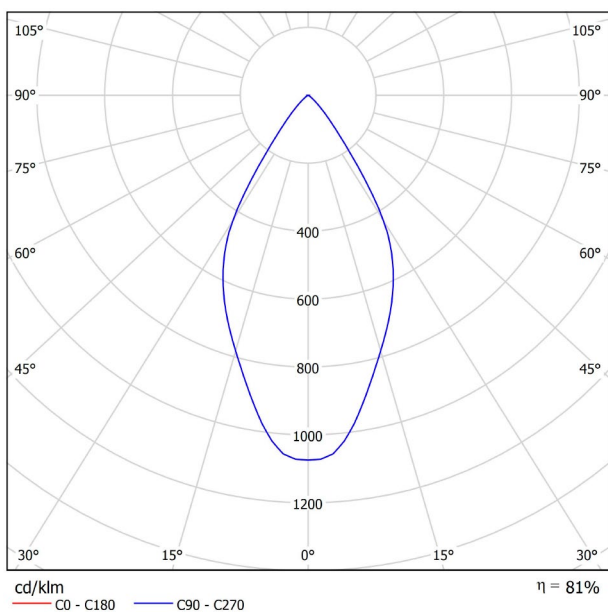

POLAR DIAGRAM