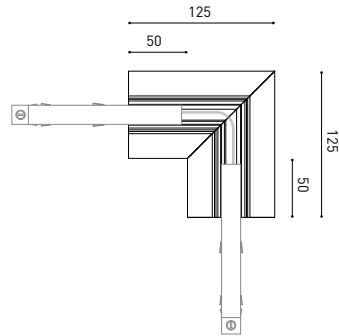

TRACK 48V TRIMLESS

ARKOSLIGHT®

TRACK 48V SURFACE

Available on request. Please consult.

TRACK 48V 90° CORNER One Plane

*Electrical connection included