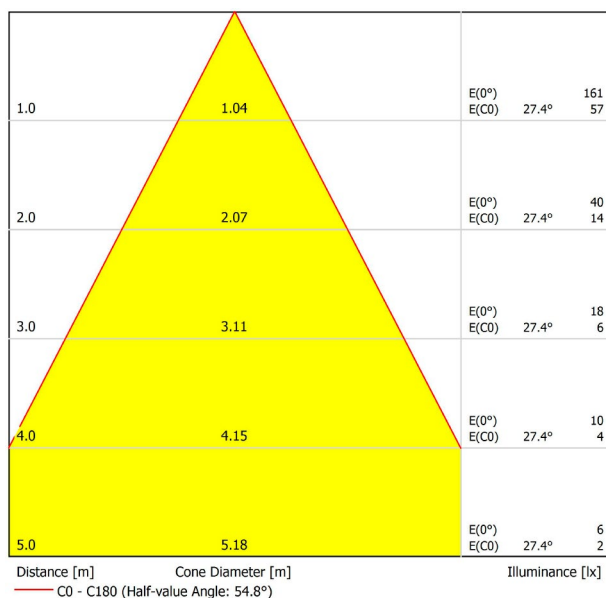

CONICAL DIAGRAM