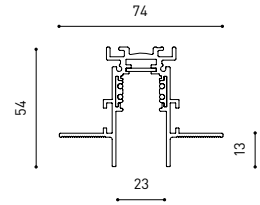

TRACK 48V TRIMLESS

ARKOSLIGHT®

TRACK 48V SURFACE

Available on request. Please consult.

TRACK 48V 1M	A338-01-00- | N |
TRACK 48V 2M	A338-02-00- | N |
TRACK 48V 3M	A338-03-00- | N |
TRACK 48V Corner 90° One Plane	A338-04-00- | N |
TRACK 48V Corner 90° Two Planes	A338-05-00- | N |