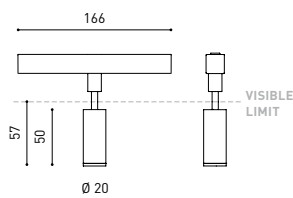

## DIMENSIONS

## OTHER DATA

Ingress Protection	IP20
Swivel angle	90°
Rotation angle	360°
Track type	Track 48V
Weight	90 g.
Packaged weight	135 g.
Packaging dimensions	190 x 145 x 24 mm.
Units per package	1
Materials	Aluminium / Polycarbonate

### CABLE SECTION AND LENGTH BETWEEN TRACK 48V AND POWER SUPPLY

TRACK LENGTH (m)		10			20		29
CABLE LENGTH (m)		1	10	20	1	10	1
POWER (W)	CABLE SECTION (mm²)						
75W	0,75mm²	✓	✓	✓	✓	✓	✓
	1,5mm²	✓	✓	✓	✓	✓	✓
150W	0,75mm²	✓	X	X	✓	X	✓
	1,5mm²	✓	✓	X	✓	✓	✓