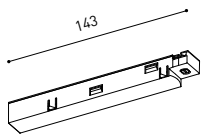

TRACK LENGTH (m)		10			20		29
CABLE LENGTH (m)		1	10	20	1	10	1
POWER (W)	CABLE SECTION (mm²)						
75W	0,75mm²	✓	✓	✓	✓	✓	✓
	1,5mm²	✓	✓	✓	✓	✓	✓
150W	0,75mm²	✓	X	X	✓	X	✓
	1,5mm²	✓	✓	X	✓	✓	✓

COLOUR | N ■ RAL 9005 |

TRACK 48V 90° CORNER One Plane

*Electrical connection included

TRACK 48V 90° CORNER Two Planes

*Electrical connection included

TRACK 48V Live-End Connector

A338-00-01- | N |

TRACK 48V End

A338-00-06- | N |