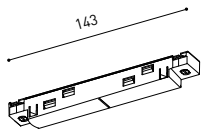

TRACK 48V 90° CORNER One Plane

*Electrical connection included

TRACK 48V 90° CORNER Two Planes

*Electrical connection included

TRACK 48V Live-End Connector

A338-00-01- | N |

TRACK 48V End

A338-00-06- | N |