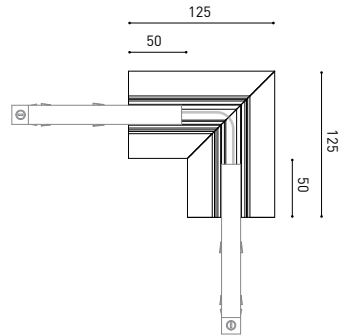

OTROS DATOS

Estanqueidad	IP20
Ángulo de basculación	90°
Ángulo de giro	360°
Tipo de carril	Track 48V
Peso	310 g.
Peso con embalaje	380 g.
Dimensiones embalaje	188 x 165 x 53 mm.
Unidades por embalaje	1
Materiales	Aluminio / Policarbonato

TRACK LENGTH (m)		10			20		29
CABLE LENGTH (m)		1	10	20	1	10	1
POWER (W)	CABLE SECTION (mm²)						
75W	0,75mm²	✓	✓	✓	✓	✓	✓
	1,5mm²	✓	✓	✓	✓	✓	✓
150W	0,75mm²	✓	X	X	✓	X	✓
	1,5mm²	✓	✓	X	✓	✓	✓

COLOUR | N ■ RAL 9005 |

Recommended for installations where the profile can be installed before the false plasteboard ceiling (thickness 12,5mm.)

TRACK 48V TRIMLESS

ARKOSLIGHT®

TRACK 48V SURFACE

Available on request. Please consult.

TRACK 48V 90° CORNER One Plane

*Electrical connection included

TRACK 48V 90° CORNER Two Planes

*Electrical connection included

TRACK 48V Live-End Connector

A338-00-01- | N |

TRACK 48V End

A338-00-06- | N |