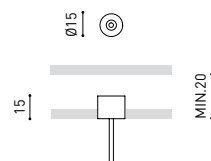

DIMENSIONS

ACCESSORIES

CORD ACCESSORY

WIRE TRIMLESS ACCESSORY

PRODUCT

Name	STICK 22 2M 22° 2700K WT
Reference	A4040110WT
Color	Textured white
RAL	9016
Category	SUSPENSION

LIGHTING INFORMATION

Light source	LED
Gross luminous flux	530 Lm
Power	5,6 W
Power values of the system	6,29 W
Colour temperature	2700 K
Colour Rendering Index	CRI>90
Chromatic stability	MacAdam Step 2
Light beam angle	22°
Lighting efficiency	84%
Efficacy	95 Lm/W
Current intensity	500 mA
Control through bluetooth	Please Consult
Driver	Included
Electrical insulation class	<input type="checkbox"/>
Voltage	220 V/240 V
Frequency	50/60 Hz
Energy efficiency	A+
LED lifespan	L80B10 (Tc=85°C) >60.000h

OTHER DATA

Ingress Protection	IP20
Recess measurements	Ø50 mm.
Cord length	Max. 2 m
Fast adjustment tensioner	No
Weight	365 g.
Packaged weight	440 g.
Packaging dimensions	322 x 122 x 45mm
Units per package	1
Materials	Aluminium / Acrylonitrile Butadiene Styrene / Polycarbonate

POLAR DIAGRAM

CONICAL DIAGRAM

	PRODUCT
Model	Cord Accessory
Reference	02230000N
Colour	N ■ RAL9005
Category	Accessories

DIMENSIONAL DRAWING

Model	Coaxial Timless
Reference	A023-00-03- W N
Colour	W <input type="checkbox"/> RAL 9016 N <input type="checkbox"/> RAL 9005
Category	Accessories

DIMENSIONAL DRAWING

Wire Trimless Accessory is a collection of accessories for fitting tensioners and cables to Arkoslight luminaires suspended directly from the ceiling with any visible ceiling rose or fixings. This achieves a minimalist application with a visually tidy finish.