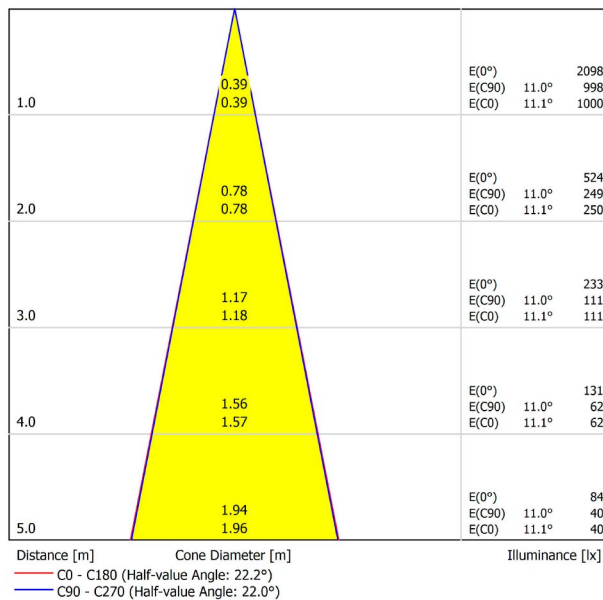

CONICAL DIAGRAM