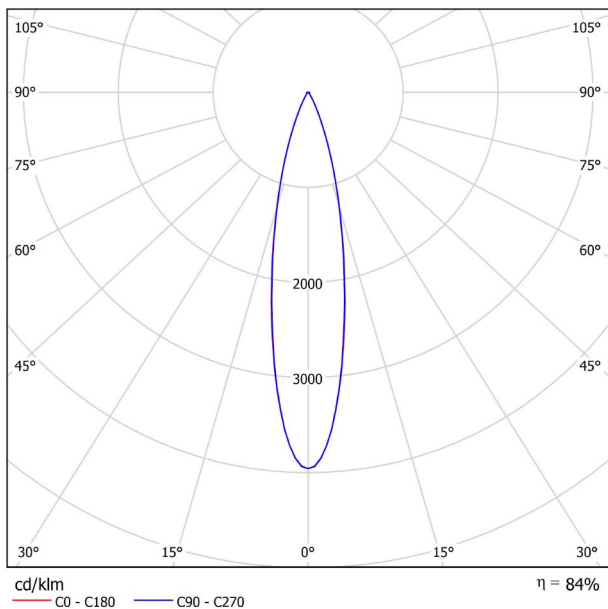

POLAR DIAGRAM