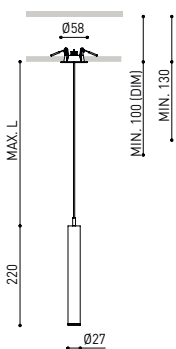

DIMENSIONS

ACCESSORIES

CORD ACCESSORY

WIRE TRIMLESS ACCESSORY

PRODUCT

Name	STICK 22 2M 22° 2700K WT
Reference	A4040110WT
Color	Textured white
RAL	9016
Category	SUSPENSION

LIGHTING INFORMATION

Light source	LED
Gross luminous flux	530 Lm
Power	5,6 W
Power values of the system	6,29 W
Colour temperature	2700 K
Colour Rendering Index	CRI>90
Chromatic stability	MacAdam Step 2
Light beam angle	22°
Lighting efficiency	84%
Efficacy	95 Lm/W
Current intensity	500 mA
Control through bluetooth	Please Consult
Driver	Included
Electrical insulation class	<input type="checkbox"/>
Voltage	220 V/240 V
Frequency	50/60 Hz
Energy efficiency	A+
LED lifespan	L80B10 (Tc=85°C) >60.000h

OTHER DATA

Ingress Protection	IP20
Recess measurements	Ø50 mm.
Cord length	Max. 2 m
Fast adjustment tensioner	No
Weight	365 g.
Packaged weight	440 g.
Packaging dimensions	322 x 122 x 45mm
Units per package	1
Materials	Aluminium / Acrylonitrile Butadiene Styrene / Polycarbonate

POLAR DIAGRAM

CONICAL DIAGRAM

	PRODUCT
Model	Cord Accessory
Reference	02230000N
Colour	N ■ RAL9005
Category	Accessories

DIMENSIONAL DRAWING

Model	Coaxial Timless
Reference	A023-00-03- W N
Colour	W <input type="checkbox"/> RAL 9016 N <input type="checkbox"/> RAL 9005
Category	Accessories