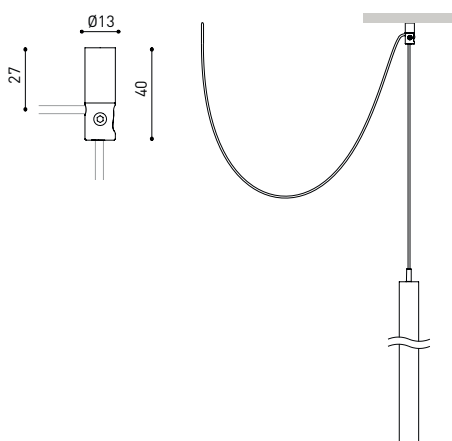

OTHER DATA

Ingress Protection	IP20
Recess measurements	Ø50 mm.
Cord length	Max. 2 m
Fast adjustment tensioner	No
Weight	365 g.
Packaged weight	440 g.
Packaging dimensions	322 x 122 x 45mm
Units per package	1
Materials	Aluminium / Acrylonitrile Butadiene Styrene / Polycarbonate

POLAR DIAGRAM

CONICAL DIAGRAM

	PRODUCT
Model	Cord Accessory
Reference	02230000N
Colour	N ■ RAL9005
Category	Accessories

DIMENSIONAL DRAWING

Model	Coaxial Timless
Reference	A023-00-03- W N
Colour	W <input type="checkbox"/> RAL 9016 N <input type="checkbox"/> RAL 9005
Category	Accessories

DIMENSIONAL DRAWING

Wire Trimless Accessory is a collection of accessories for fitting tensioners and cables to Arkoslight luminaires suspended directly from the ceiling with any visible ceiling rose or fixings. This achieves a minimalist application with a visually tidy finish.

With Wire Trimless Accessory the items adjacent to the ceiling of the standard product (ceiling roses, fixings, driver boxes, etc.) are concealed by a simple recessed application.

Wire Trimless Accessory reduces the visual impact of the installation leading to extremely minimalist aesthetics. The wires come out of the ceiling material as a part of the structure. This detail creates a much purer, more essential layout, particular when several luminaires are fitted in an arrangement.