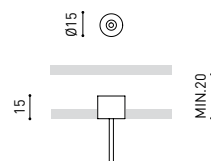

DIMENSIONAL DRAWING

Wire Trimless Accessory is a collection of accessories for fitting tensioners and cables to Arkoslight luminaires suspended directly from the ceiling with any visible ceiling rose or fixings. This achieves a minimalist application with a visually tidy finish.

With Wire Trimless Accessory the items adjacent to the ceiling of the standard product (ceiling roses, fixings, driver boxes, etc.) are concealed by a simple recessed application.

Wire Trimless Accessory reduces the visual impact of the installation leading to extremely minimalist aesthetics. The wires come out of the ceiling material as a part of the structure. This detail creates a much purer, more essential layout, particular when several luminaires are fitted in an arrangement.