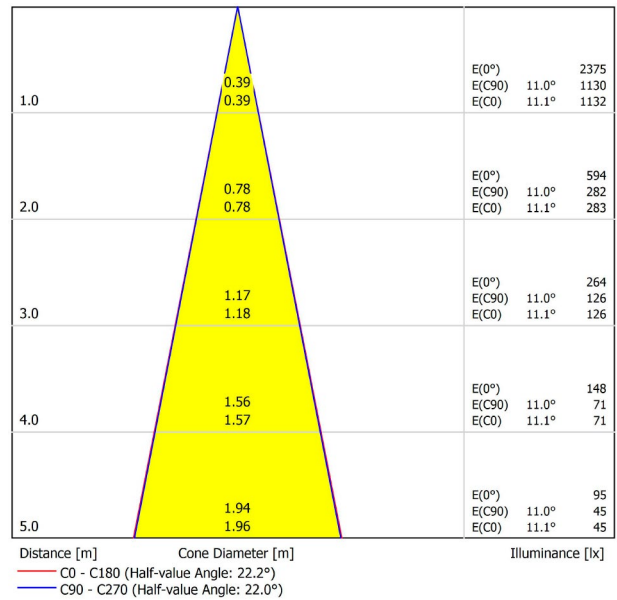

CONICAL DIAGRAM