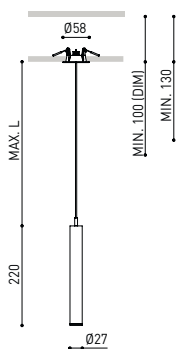

## DIMENSIONS

## ACCESSORIES

CORD ACCESSORY

WIRE TRIMLESS ACCESSORY

## OTHER DATA

Ingress Protection	IP20
Recess measurements	Ø50 mm.
Cord length	Max. 2 m
Fast adjustment tensioner	No
Weight	365 g.
Packaged weight	440 g.
Packaging dimensions	322 x 122 x 45mm
Units per package	1
Materials	Aluminium / Acrylonitrile Butadiene Styrene / Polycarbonate

POLAR DIAGRAM

CONICAL DIAGRAM

	PRODUCT
Model	Cord Accessory
Reference	<b>02230000N</b>
Colour	<b>N</b> ■ RAL9005
Category	Accessories