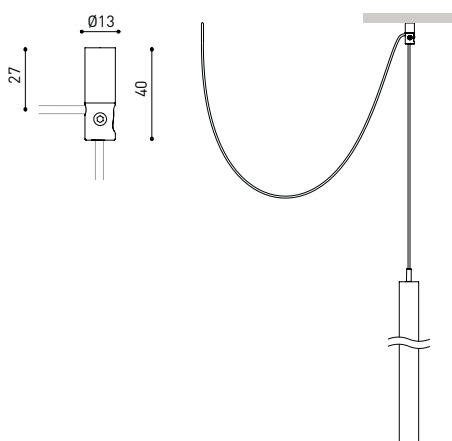

## OTHER DATA

Ingress Protection	IP20
Recess measurements	Ø50 mm.
Cord length	Max. 2 m
Fast adjustment tensioner	No
Weight	365 g.
Packaged weight	440 g.
Packaging dimensions	322 x 122 x 45mm
Units per package	1
Materials	Aluminium / Acrylonitrile Butadiene Styrene / Polycarbonate

POLAR DIAGRAM

CONICAL DIAGRAM

	PRODUCT
Model	Cord Accessory
Reference	<b>02230000N</b>
Colour	<b>N</b> ■ RAL9005
Category	Accessories

## DIMENSIONAL DRAWING

<b>Model</b>	Coaxial Timless
<b>Reference</b>	A023-00-03-   W   N
<b>Colour</b>	W <input type="checkbox"/> RAL 9016   N <input type="checkbox"/> RAL 9005
<b>Category</b>	Accessories

**DIMENSIONAL DRAWING**

Wire Trimless Accessory is a collection of accessories for fitting tensioners and cables to Arkoslight luminaires suspended directly from the ceiling with any visible ceiling rose or fixings. This achieves a minimalist application with a visually tidy finish.