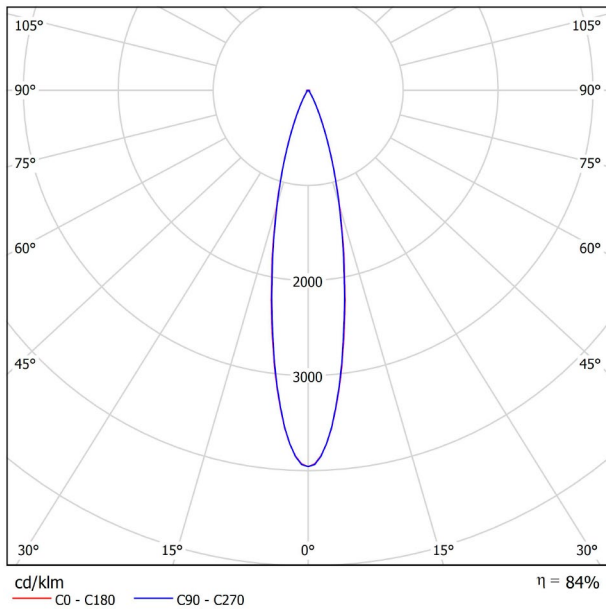

POLAR DIAGRAM