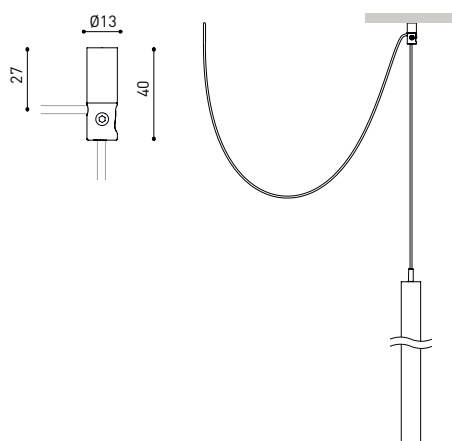

OTHER DATA

Ingress Protection	IP20
Recess measurements	Ø50 mm.
Cord length	Max. 2 m
Fast adjustment tensioner	No
Weight	365 g.
Packaged weight	440 g.
Packaging dimensions	322 x 122 x 45mm
Units per package	1
Materials	Aluminium / Acrylonitrile Butadiene Styrene / Polycarbonate

POLAR DIAGRAM

CONICAL DIAGRAM

	PRODUCT
Model	Cord Accessory
Reference	02230000N
Colour	N ■ RAL9005
Category	Accessories

DIMENSIONAL DRAWING

Model	Coaxial Timless
Reference	A023-00-03- W N
Colour	W <input type="checkbox"/> RAL 9016 N <input type="checkbox"/> RAL 9005
Category	Accessories

DIMENSIONAL DRAWING

Wire Trimless Accessory is a collection of accessories for fitting tensioners and cables to Arkoslight luminaires suspended directly from the ceiling with any visible ceiling rose or fixings. This achieves a minimalist application with a visually tidy finish.

With Wire Trimless Accessory the items adjacent to the ceiling of the standard product (ceiling roses, fixings, driver boxes, etc.) are concealed by a simple recessed application.

Wire Trimless Accessory reduces the visual impact of the installation leading to extremely minimalist aesthetics. The wires come out of the ceiling material as a part of the structure. This detail creates a much purer, more essential layout, particular when several luminaires are fitted in an arrangement.