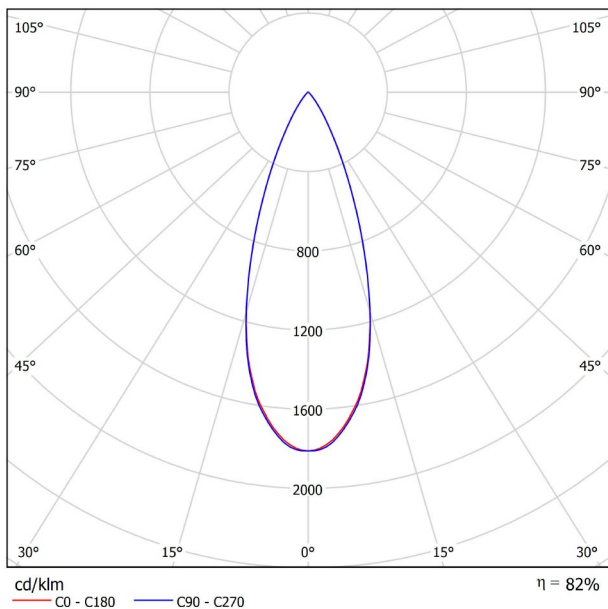

DIMENSIONS

ACCESSORIES

CORD ACCESSORY

WIRE TRIMLESS ACCESSORY

PRODUCT

Name	STICK 22 2M 37° 3000K WT
Reference	A4040121WT
Color	Textured white
RAL	9016
Category	SUSPENSION

LIGHTING INFORMATION

Light source	LED
Gross luminous flux	600 Lm
Power	5,6 W
Power values of the system	6,29 W
Colour temperature	3000 K
Colour Rendering Index	CRI>90
Chromatic stability	MacAdam Step 2
Light beam angle	37°
Lighting efficiency	82%
Efficacy	107 Lm/W
Current intensity	500 mA
Control through bluetooth	Please Consult
Driver	Included
Electrical insulation class	<input type="checkbox"/>
Voltage	220 V/240 V
Frequency	50/60 Hz
Energy efficiency	A+
LED lifespan	L80B10 (Tc=85°C) >60.000h

OTHER DATA

Ingress Protection	IP20
Recess measurements	Ø50 mm.
Cord length	Max. 2 m
Fast adjustment tensioner	No
Weight	365 g.
Packaged weight	440 g.
Packaging dimensions	322 x 122 x 45mm
Units per package	1
Materials	Aluminium / Acrylonitrile Butadiene Styrene / Polycarbonate

POLAR DIAGRAM

CONICAL DIAGRAM

	PRODUCT
Model	Cord Accessory
Reference	02230000N
Colour	N ■ RAL9005
Category	Accessories

DIMENSIONAL DRAWING

Model	Coaxial Timless
Reference	A023-00-03- W N
Colour	W <input type="checkbox"/> RAL 9016 N <input type="checkbox"/> RAL 9005
Category	Accessories