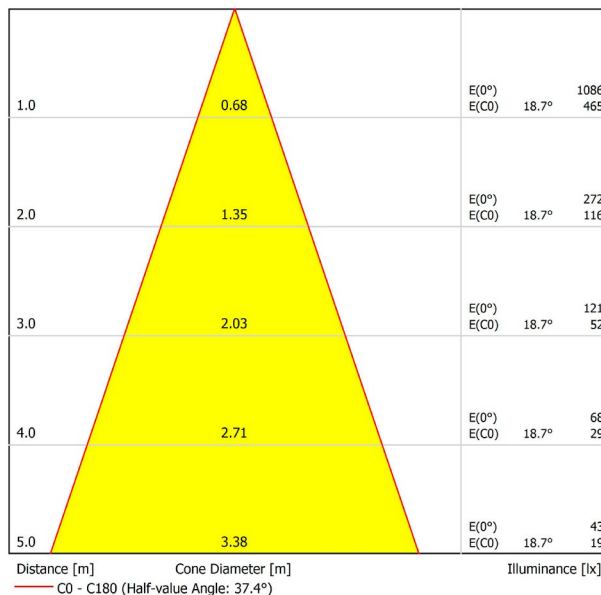

CONICAL DIAGRAM