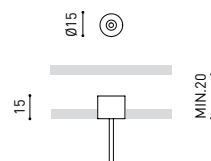

DIMENSIONS

ACCESSORIES

CORD ACCESSORY

WIRE TRIMLESS ACCESSORY

PRODUCT

Name	STICK 22 2M 37° 3000K WT
Reference	A4040121WT
Color	Textured white
RAL	9016
Category	SUSPENSION

LIGHTING INFORMATION

Light source	LED
Gross luminous flux	600 Lm
Power	5,6 W
Power values of the system	6,29 W
Colour temperature	3000 K
Colour Rendering Index	CRI>90
Chromatic stability	MacAdam Step 2
Light beam angle	37°
Lighting efficiency	82%
Efficacy	107 Lm/W
Current intensity	500 mA
Control through bluetooth	Please Consult
Driver	Included
Electrical insulation class	<input type="checkbox"/>
Voltage	220 V/240 V
Frequency	50/60 Hz
Energy efficiency	A+
LED lifespan	L80B10 (Tc=85°C) >60.000h

OTHER DATA

Ingress Protection	IP20
Recess measurements	Ø50 mm.
Cord length	Max. 2 m
Fast adjustment tensioner	No
Weight	365 g.
Packaged weight	440 g.
Packaging dimensions	322 x 122 x 45mm
Units per package	1
Materials	Aluminium / Acrylonitrile Butadiene Styrene / Polycarbonate

POLAR DIAGRAM

CONICAL DIAGRAM

	PRODUCT
Model	Cord Accessory
Reference	02230000N
Colour	N ■ RAL9005
Category	Accessories

DIMENSIONAL DRAWING

Model	Coaxial Timless
Reference	A023-00-03- W N
Colour	W <input type="checkbox"/> RAL 9016 N <input type="checkbox"/> RAL 9005
Category	Accessories

DIMENSIONAL DRAWING

Wire Trimless Accessory is a collection of accessories for fitting tensioners and cables to Arkoslight luminaires suspended directly from the ceiling with any visible ceiling rose or fixings. This achieves a minimalist application with a visually tidy finish.