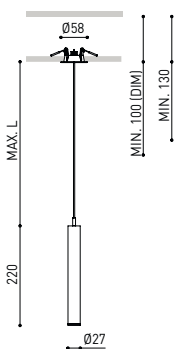

DIMENSIONS

ACCESSORIES

CORD ACCESSORY

WIRE TRIMLESS ACCESSORY

PRODUCT

Name	STICK 22 2M 37° 3000K WT
Reference	A4040121WT
Color	Textured white
RAL	9016
Category	SUSPENSION

LIGHTING INFORMATION

Light source	LED
Gross luminous flux	600 Lm
Power	5,6 W
Power values of the system	6,29 W
Colour temperature	3000 K
Colour Rendering Index	CRI>90
Chromatic stability	MacAdam Step 2
Light beam angle	37°
Lighting efficiency	82%
Efficacy	107 Lm/W
Current intensity	500 mA
Control through bluetooth	Please Consult
Driver	Included
Electrical insulation class	<input type="checkbox"/>
Voltage	220 V/240 V
Frequency	50/60 Hz
Energy efficiency	A+
LED lifespan	L80B10 (Tc=85°C) >60.000h

OTHER DATA

Ingress Protection	IP20
Recess measurements	Ø50 mm.
Cord length	Max. 2 m
Fast adjustment tensioner	No
Weight	365 g.
Packaged weight	440 g.
Packaging dimensions	322 x 122 x 45mm
Units per package	1
Materials	Aluminium / Acrylonitrile Butadiene Styrene / Polycarbonate

POLAR DIAGRAM

CONICAL DIAGRAM

	PRODUCT
Model	Cord Accessory
Reference	02230000N
Colour	N ■ RAL9005
Category	Accessories

DIMENSIONAL DRAWING

Model	Coaxial Timless
Reference	A023-00-03- W N
Colour	W <input type="checkbox"/> RAL 9016 N <input type="checkbox"/> RAL 9005
Category	Accessories