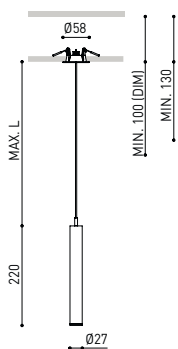

DIMENSIONS

ACCESSORIES

CORD ACCESSORY

WIRE TRIMLESS ACCESSORY

PRODUCT

Name	STICK 22 2M 46° 2700K WT
Reference	A4040130WT
Color	Textured white
RAL	9016
Category	SUSPENSION

LIGHTING INFORMATION

Light source	LED
Gross luminous flux	530 Lm
Power	5,6 W
Power values of the system	6,29 W
Colour temperature	2700 K
Colour Rendering Index	CRI>90
Chromatic stability	MacAdam Step 2
Light beam angle	46°
Lighting efficiency	81%
Efficacy	95 Lm/W
Current intensity	500 mA
Control through bluetooth	Please Consult
Driver	Included
Electrical insulation class	<input type="checkbox"/>
Voltage	220 V/240 V
Frequency	50/60 Hz
Energy efficiency	A+
LED lifespan	L80B10 (Tc=85°C) >60.000h

OTHER DATA

Ingress Protection	IP20
Recess measurements	Ø50 mm.
Cord length	Max. 2 m
Fast adjustment tensioner	No
Weight	365 g.
Packaged weight	440 g.
Packaging dimensions	322 x 122 x 45mm
Units per package	1
Materials	Aluminium / Acrylonitrile Butadiene Styrene / Polycarbonate

POLAR DIAGRAM

CONICAL DIAGRAM

PRODUCT	
Model	Cord Accessory
Reference	02230000N
Colour	N ■ RAL9005
Category	Accessories

DIMENSIONAL DRAWING

Model	Coaxial Timless
Reference	A023-00-03- W N
Colour	W <input type="checkbox"/> RAL 9016 N <input type="checkbox"/> RAL 9005
Category	Accessories