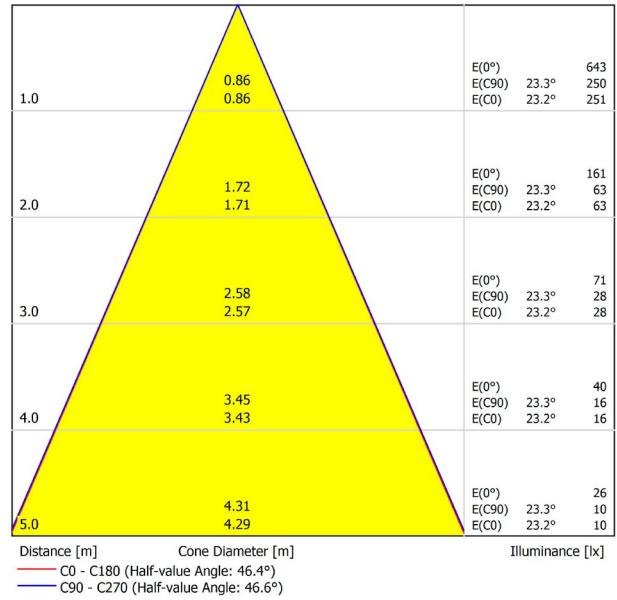

CONICAL DIAGRAM