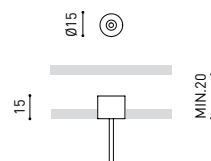

DIMENSIONS

ACCESSORIES

CORD ACCESSORY

WIRE TRIMLESS ACCESSORY

PRODUCT

Name	STICK 22 2M 46° 2700K WT
Reference	A4040130WT
Color	Textured white
RAL	9016
Category	SUSPENSION

LIGHTING INFORMATION

Light source	LED
Gross luminous flux	530 Lm
Power	5,6 W
Power values of the system	6,29 W
Colour temperature	2700 K
Colour Rendering Index	CRI>90
Chromatic stability	MacAdam Step 2
Light beam angle	46°
Lighting efficiency	81%
Efficacy	95 Lm/W
Current intensity	500 mA
Control through bluetooth	Please Consult
Driver	Included
Electrical insulation class	<input type="checkbox"/>
Voltage	220 V/240 V
Frequency	50/60 Hz
Energy efficiency	A+
LED lifespan	L80B10 (Tc=85°C) >60.000h

OTHER DATA

Ingress Protection	IP20
Recess measurements	Ø50 mm.
Cord length	Max. 2 m
Fast adjustment tensioner	No
Weight	365 g.
Packaged weight	440 g.
Packaging dimensions	322 x 122 x 45mm
Units per package	1
Materials	Aluminium / Acrylonitrile Butadiene Styrene / Polycarbonate

POLAR DIAGRAM

CONICAL DIAGRAM

PRODUCT	
Model	Cord Accessory
Reference	02230000N
Colour	N ■ RAL9005
Category	Accessories

DIMENSIONAL DRAWING

Model	Coaxial Timless
Reference	A023-00-03- W N
Colour	W <input type="checkbox"/> RAL 9016 N <input type="checkbox"/> RAL 9005
Category	Accessories

DIMENSIONAL DRAWING

Wire Trimless Accessory is a collection of accessories for fitting tensioners and cables to Arkoslight luminaires suspended directly from the ceiling with any visible ceiling rose or fixings. This achieves a minimalist application with a visually tidy finish.