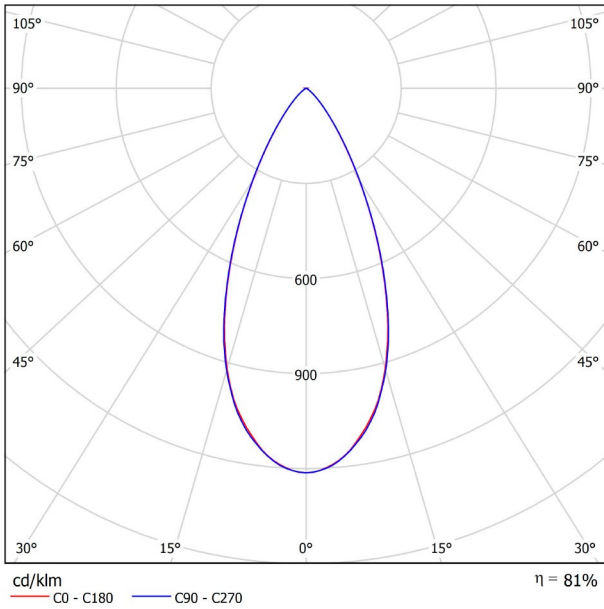

POLAR DIAGRAM