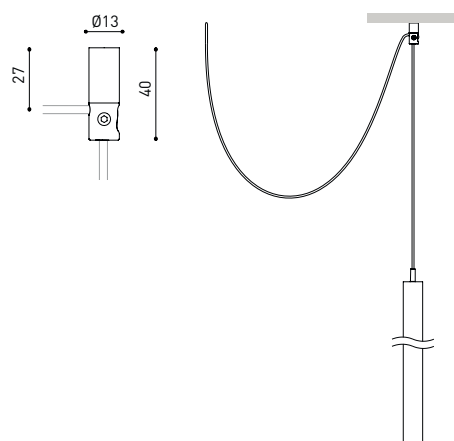

OTHER DATA

Ingress Protection	IP20
Recess measurements	Ø50 mm.
Cord length	Max. 2 m
Fast adjustment tensioner	No
Weight	365 g.
Packaged weight	440 g.
Packaging dimensions	322 x 122 x 45mm
Units per package	1
Materials	Aluminium / Acrylonitrile Butadiene Styrene / Polycarbonate

POLAR DIAGRAM

CONICAL DIAGRAM

PRODUCT	
Model	Cord Accessory
Reference	02230000N
Colour	N ■ RAL9005
Category	Accessories

DIMENSIONAL DRAWING

Model	Coaxial Timless
Reference	A023-00-03- W N
Colour	W <input type="checkbox"/> RAL 9016 N <input type="checkbox"/> RAL 9005
Category	Accessories

DIMENSIONAL DRAWING

Wire Trimless Accessory is a collection of accessories for fitting tensioners and cables to Arkoslight luminaires suspended directly from the ceiling with any visible ceiling rose or fixings. This achieves a minimalist application with a visually tidy finish.

With Wire Trimless Accessory the items adjacent to the ceiling of the standard product (ceiling roses, fixings, driver boxes, etc.) are concealed by a simple recessed application.

Wire Trimless Accessory reduces the visual impact of the installation leading to extremely minimalist aesthetics. The wires come out of the ceiling material as a part of the structure. This detail creates a much purer, more essential layout, particular when several luminaires are fitted in an arrangement.