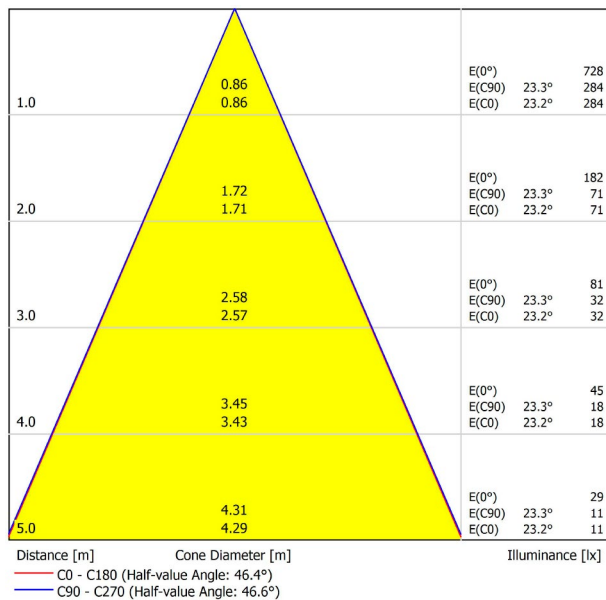

CONICAL DIAGRAM