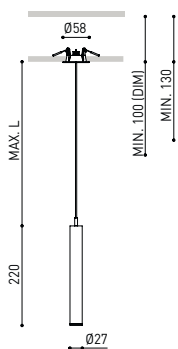

DIMENSIONS

ACCESSORIES

CORD ACCESSORY

WIRE TRIMLESS ACCESSORY

PRODUCT

Name	STICK 22 2M 46° 3000K WT
Reference	A4040131WT
Color	Textured white
RAL	9016
Category	SUSPENSION

LIGHTING INFORMATION

Light source	LED
Gross luminous flux	600 Lm
Power	5,6 W
Power values of the system	6,29 W
Colour temperature	3000 K
Colour Rendering Index	CRI>90
Chromatic stability	MacAdam Step 2
Light beam angle	46°
Lighting efficiency	81%
Efficacy	107 Lm/W
Current intensity	500 mA
Control through bluetooth	Please Consult
Driver	Included
Electrical insulation class	<input type="checkbox"/>
Voltage	220 V/240 V
Frequency	50/60 Hz
Energy efficiency	A+
LED lifespan	L80B10 (Tc=85°C) >60.000h

OTHER DATA

Ingress Protection	IP20
Recess measurements	Ø50 mm.
Cord length	Max. 2 m
Fast adjustment tensioner	No
Weight	365 g.
Packaged weight	440 g.
Packaging dimensions	322 x 122 x 45mm
Units per package	1
Materials	Aluminium / Acrylonitrile Butadiene Styrene / Polycarbonate

POLAR DIAGRAM

CONICAL DIAGRAM

	PRODUCT
Model	Cord Accessory
Reference	02230000N
Colour	N ■ RAL9005
Category	Accessories

DIMENSIONAL DRAWING

PRODUCT	
Model	Coaxial Timless
Reference	A023-00-03- W N
Colour	W <input type="checkbox"/> RAL 9016 N <input type="checkbox"/> RAL 9005
Category	Accessories