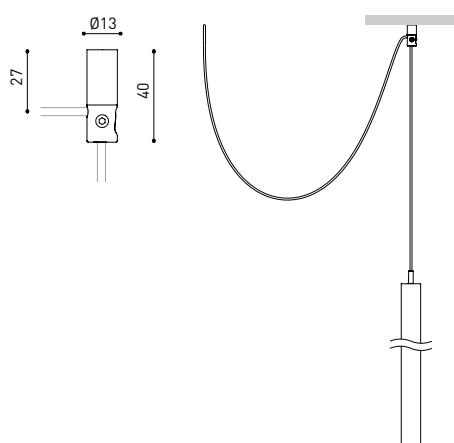

OTHER DATA

Ingress Protection	IP20
Recess measurements	Ø50 mm.
Cord length	Max. 2 m
Fast adjustment tensioner	No
Weight	365 g.
Packaged weight	440 g.
Packaging dimensions	322 x 122 x 45mm
Units per package	1
Materials	Aluminium / Acrylonitrile Butadiene Styrene / Polycarbonate

POLAR DIAGRAM

CONICAL DIAGRAM

	PRODUCT
Model	Cord Accessory
Reference	02230000N
Colour	N ■ RAL9005
Category	Accessories

DIMENSIONAL DRAWING

PRODUCT	
Model	Coaxial Timless
Reference	A023-00-03- W N
Colour	W <input type="checkbox"/> RAL 9016 N <input type="checkbox"/> RAL 9005
Category	Accessories

DIMENSIONAL DRAWING

Wire Trimless Accessory is a collection of accessories for fitting tensioners and cables to Arkoslight luminaires suspended directly from the ceiling with any visible ceiling rose or fixings. This achieves a minimalist application with a visually tidy finish.

With Wire Trimless Accessory the items adjacent to the ceiling of the standard product (ceiling roses, fixings, driver boxes, etc.) are concealed by a simple recessed application.

Wire Trimless Accessory reduces the visual impact of the installation leading to extremely minimalist aesthetics. The wires come out of the ceiling material as a part of the structure. This detail creates a much purer, more essential layout, particular when several luminaires are fitted in an arrangement.