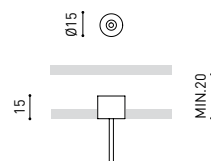

DIMENSIONS

ACCESSORIES

CORD ACCESSORY

WIRE TRIMLESS ACCESSORY

PRODUCT

Name	STICK 22 2M 46° 3000K WT
Reference	A4040131WT
Color	Textured white
RAL	9016
Category	SUSPENSION

LIGHTING INFORMATION

Light source	LED
Gross luminous flux	600 Lm
Power	5,6 W
Power values of the system	6,29 W
Colour temperature	3000 K
Colour Rendering Index	CRI>90
Chromatic stability	MacAdam Step 2
Light beam angle	46°
Lighting efficiency	81%
Efficacy	107 Lm/W
Current intensity	500 mA
Control through bluetooth	Please Consult
Driver	Included
Electrical insulation class	<input type="checkbox"/>
Voltage	220 V/240 V
Frequency	50/60 Hz
Energy efficiency	A+
LED lifespan	L80B10 (Tc=85°C) >60.000h

OTHER DATA

Ingress Protection	IP20
Recess measurements	Ø50 mm.
Cord length	Max. 2 m
Fast adjustment tensioner	No
Weight	365 g.
Packaged weight	440 g.
Packaging dimensions	322 x 122 x 45mm
Units per package	1
Materials	Aluminium / Acrylonitrile Butadiene Styrene / Polycarbonate

POLAR DIAGRAM

CONICAL DIAGRAM

	PRODUCT
Model	Cord Accessory
Reference	02230000N
Colour	N ■ RAL9005
Category	Accessories

DIMENSIONAL DRAWING

PRODUCT	
Model	Coaxial Timless
Reference	A023-00-03- W N
Colour	W <input type="checkbox"/> RAL 9016 N <input type="checkbox"/> RAL 9005
Category	Accessories

DIMENSIONAL DRAWING

Wire Trimless Accessory is a collection of accessories for fitting tensioners and cables to Arkoslight luminaires suspended directly from the ceiling with any visible ceiling rose or fixings. This achieves a minimalist application with a visually tidy finish.