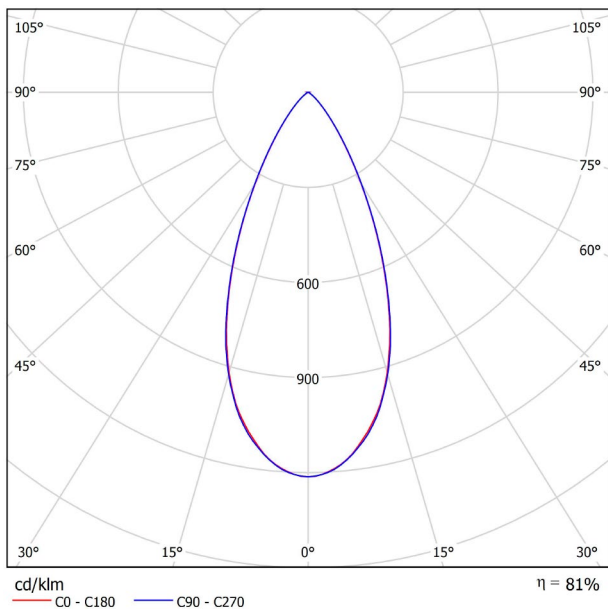

POLAR DIAGRAM