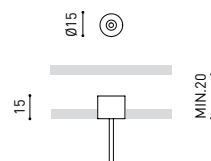

DIMENSIONS

ACCESSORIES

CORD ACCESSORY

WIRE TRIMLESS ACCESSORY

PRODUCT

Name	STICK 22 5M 22° 2700K WT
Reference	A4042110WT
Color	Textured white
RAL	9016
Category	SUSPENSION

LIGHTING INFORMATION

Light source	LED
Gross luminous flux	530 Lm
Power	5,6 W
Power values of the system	6,29 W
Colour temperature	2700 K
Colour Rendering Index	CRI>90
Chromatic stability	MacAdam Step 2
Light beam angle	22°
Lighting efficiency	84%
Efficacy	95 Lm/W
Current intensity	500 mA
Control through bluetooth	Please Consult
Driver	Included
Electrical insulation class	<input type="checkbox"/>
Voltage	220 V/240 V
Frequency	50/60 Hz
Energy efficiency	A+
LED lifespan	L80B10 (Tc=85°C) >60.000h

OTHER DATA

Ingress Protection	IP20
Recess measurements	Ø50 mm.
Cord length	Max. 5 m
Fast adjustment tensioner	No
Weight	415 g.
Packaged weight	485 g.
Packaging dimensions	322 x 122 x 45mm
Units per package	1
Materials	Aluminium / Acrylonitrile Butadiene Styrene / Polycarbonate

POLAR DIAGRAM

CONICAL DIAGRAM

PRODUCT	
Model	Cord Accessory
Reference	02230000N
Colour	N ■ RAL9005
Category	Accessories

DIMENSIONAL DRAWING

Model	Coaxial Timless
Reference	A023-00-03- W N
Colour	W <input type="checkbox"/> RAL 9016 N <input type="checkbox"/> RAL 9005
Category	Accessories

DIMENSIONAL DRAWING

Wire Trimless Accessory is a collection of accessories for fitting tensioners and cables to Arkoslight luminaires suspended directly from the ceiling with any visible ceiling rose or fixings. This achieves a minimalist application with a visually tidy finish.