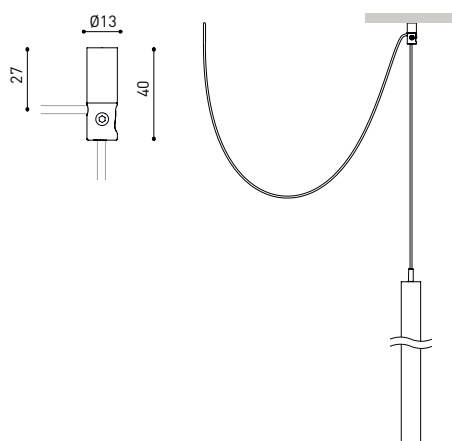

DIMENSIONS

ACCESSORIES

CORD ACCESSORY

WIRE TRIMLESS ACCESSORY

PRODUCT

Name	STICK 22 5M 22° 2700K WT
Reference	A4042110WT
Color	Textured white
RAL	9016
Category	SUSPENSION

LIGHTING INFORMATION

Light source	LED
Gross luminous flux	530 Lm
Power	5,6 W
Power values of the system	6,29 W
Colour temperature	2700 K
Colour Rendering Index	CRI>90
Chromatic stability	MacAdam Step 2
Light beam angle	22°
Lighting efficiency	84%
Efficacy	95 Lm/W
Current intensity	500 mA
Control through bluetooth	Please Consult
Driver	Included
Electrical insulation class	<input type="checkbox"/>
Voltage	220 V/240 V
Frequency	50/60 Hz
Energy efficiency	A+
LED lifespan	L80B10 (Tc=85°C) >60.000h

OTHER DATA

Ingress Protection	IP20
Recess measurements	Ø50 mm.
Cord length	Max. 5 m
Fast adjustment tensioner	No
Weight	415 g.
Packaged weight	485 g.
Packaging dimensions	322 x 122 x 45mm
Units per package	1
Materials	Aluminium / Acrylonitrile Butadiene Styrene / Polycarbonate

POLAR DIAGRAM

CONICAL DIAGRAM

PRODUCT	
Model	Cord Accessory
Reference	02230000N
Colour	N ■ RAL9005
Category	Accessories

DIMENSIONAL DRAWING

Model	Coaxial Timless
Reference	A023-00-03- W N
Colour	W <input type="checkbox"/> RAL 9016 N <input type="checkbox"/> RAL 9005
Category	Accessories

DIMENSIONAL DRAWING

Wire Trimless Accessory is a collection of accessories for fitting tensioners and cables to Arkoslight luminaires suspended directly from the ceiling with any visible ceiling rose or fixings. This achieves a minimalist application with a visually tidy finish.