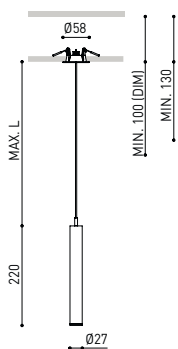

DIMENSIONS

ACCESSORIES

CORD ACCESSORY

WIRE TRIMLESS ACCESSORY

PRODUCT

Name	STICK 22 5M 22° 2700K WT
Reference	A4042110WT
Color	Textured white
RAL	9016
Category	SUSPENSION

LIGHTING INFORMATION

Light source	LED
Gross luminous flux	530 Lm
Power	5,6 W
Power values of the system	6,29 W
Colour temperature	2700 K
Colour Rendering Index	CRI>90
Chromatic stability	MacAdam Step 2
Light beam angle	22°
Lighting efficiency	84%
Efficacy	95 Lm/W
Current intensity	500 mA
Control through bluetooth	Please Consult
Driver	Included
Electrical insulation class	<input type="checkbox"/>
Voltage	220 V/240 V
Frequency	50/60 Hz
Energy efficiency	A+
LED lifespan	L80B10 (Tc=85°C) >60.000h

OTHER DATA

Ingress Protection	IP20
Recess measurements	Ø50 mm.
Cord length	Max. 5 m
Fast adjustment tensioner	No
Weight	415 g.
Packaged weight	485 g.
Packaging dimensions	322 x 122 x 45mm
Units per package	1
Materials	Aluminium / Acrylonitrile Butadiene Styrene / Polycarbonate

POLAR DIAGRAM

CONICAL DIAGRAM

PRODUCT	
Model	Cord Accessory
Reference	02230000N
Colour	N ■ RAL9005
Category	Accessories

DIMENSIONAL DRAWING

Model	Coaxial Timless
Reference	A023-00-03- W N
Colour	W <input type="checkbox"/> RAL 9016 N <input type="checkbox"/> RAL 9005
Category	Accessories