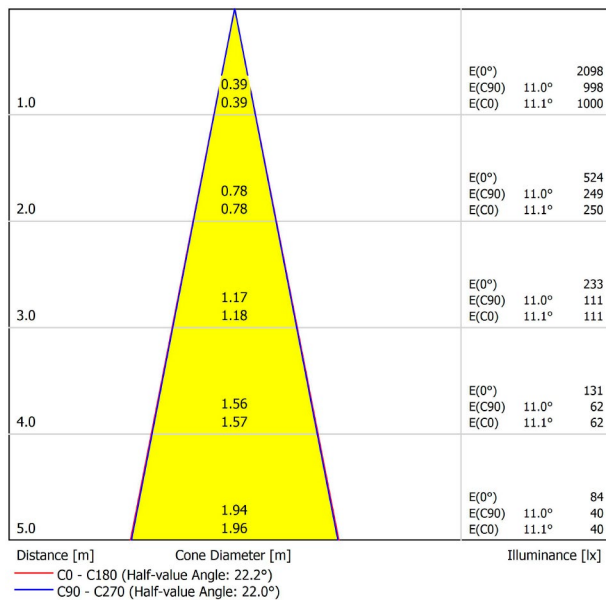

CONICAL DIAGRAM