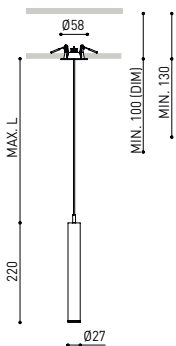

DIMENSIONS

ACCESSORIES

CORD ACCESSORY

WIRE TRIMLESS ACCESSORY

PRODUCT

Name	STICK 22 5M 22° 3000K WT
Reference	A4042111WT
Color	Textured white
RAL	9016
Category	SUSPENSION

LIGHTING INFORMATION

Light source	LED
Gross luminous flux	600 Lm
Power	5,6 W
Power values of the system	6,29 W
Colour temperature	3000 K
Colour Rendering Index	CRI>90
Chromatic stability	MacAdam Step 2
Light beam angle	22°
Lighting efficiency	84%
Efficacy	107 Lm/W
Current intensity	500 mA
Control through bluetooth	Please Consult
Driver	Included
Electrical insulation class	<input type="checkbox"/>
Voltage	220 V/240 V
Frequency	50/60 Hz
Energy efficiency	A+
LED lifespan	L80B10 (Tc=85°C) >60.000h

OTHER DATA

Ingress Protection	IP20
Recess measurements	Ø50 mm.
Cord length	Max. 5 m
Fast adjustment tensioner	No
Weight	415 g.
Packaged weight	485 g.
Packaging dimensions	322 x 122 x 45mm
Units per package	1
Materials	Aluminium / Acrylonitrile Butadiene Styrene / Polycarbonate

POLAR DIAGRAM

CONICAL DIAGRAM

	PRODUCT
Model	Cord Accessory
Reference	02230000N
Colour	N ■ RAL9005
Category	Accessories

DIMENSIONAL DRAWING

Model	Coaxial Timless
Reference	A023-00-03- W N
Colour	W <input type="checkbox"/> RAL 9016 N <input type="checkbox"/> RAL 9005
Category	Accessories