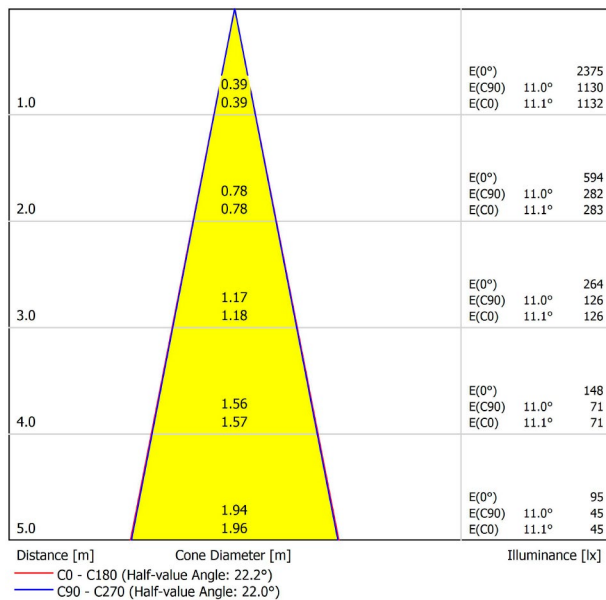

CONICAL DIAGRAM