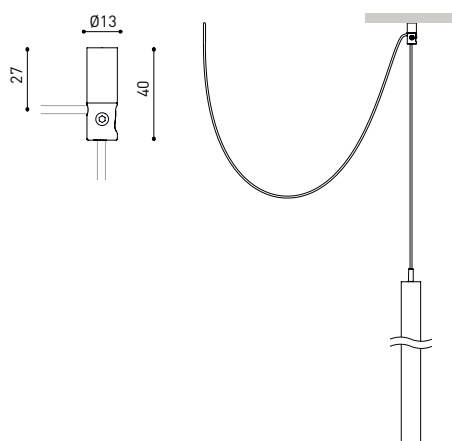

OTHER DATA

Ingress Protection	IP20
Recess measurements	Ø50 mm.
Cord length	Max. 5 m
Fast adjustment tensioner	No
Weight	415 g.
Packaged weight	485 g.
Packaging dimensions	322 x 122 x 45mm
Units per package	1
Materials	Aluminium / Acrylonitrile Butadiene Styrene / Polycarbonate

POLAR DIAGRAM

CONICAL DIAGRAM

	PRODUCT
Model	Cord Accessory
Reference	02230000N
Colour	N ■ RAL9005
Category	Accessories

DIMENSIONAL DRAWING

Model	Coaxial Timless
Reference	A023-00-03- W N
Colour	W <input type="checkbox"/> RAL 9016 N <input type="checkbox"/> RAL 9005
Category	Accessories

DIMENSIONAL DRAWING

Wire Trimless Accessory is a collection of accessories for fitting tensioners and cables to Arkoslight luminaires suspended directly from the ceiling with any visible ceiling rose or fixings. This achieves a minimalist application with a visually tidy finish.

With Wire Trimless Accessory the items adjacent to the ceiling of the standard product (ceiling roses, fixings, driver boxes, etc.) are concealed by a simple recessed application.

Wire Trimless Accessory reduces the visual impact of the installation leading to extremely minimalist aesthetics. The wires come out of the ceiling material as a part of the structure. This detail creates a much purer, more essential layout, particular when several luminaires are fitted in an arrangement.