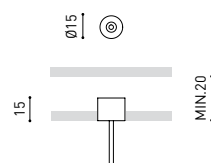

DIMENSIONS

ACCESSORIES

CORD ACCESSORY

WIRE TRIMLESS ACCESSORY

PRODUCT

Name	STICK 22 5M 22° 3000K WT
Reference	A4042111WT
Color	Textured white
RAL	9016
Category	SUSPENSION

LIGHTING INFORMATION

Light source	LED
Gross luminous flux	600 Lm
Power	5,6 W
Power values of the system	6,29 W
Colour temperature	3000 K
Colour Rendering Index	CRI>90
Chromatic stability	MacAdam Step 2
Light beam angle	22°
Lighting efficiency	84%
Efficacy	107 Lm/W
Current intensity	500 mA
Control through bluetooth	Please Consult
Driver	Included
Electrical insulation class	<input type="checkbox"/>
Voltage	220 V/240 V
Frequency	50/60 Hz
Energy efficiency	A+
LED lifespan	L80B10 (Tc=85°C) >60.000h

OTHER DATA

Ingress Protection	IP20
Recess measurements	Ø50 mm.
Cord length	Max. 5 m
Fast adjustment tensioner	No
Weight	415 g.
Packaged weight	485 g.
Packaging dimensions	322 x 122 x 45mm
Units per package	1
Materials	Aluminium / Acrylonitrile Butadiene Styrene / Polycarbonate

POLAR DIAGRAM

CONICAL DIAGRAM

	PRODUCT
Model	Cord Accessory
Reference	02230000N
Colour	N ■ RAL9005
Category	Accessories

DIMENSIONAL DRAWING

Model	Coaxial Timless
Reference	A023-00-03- W N
Colour	W <input type="checkbox"/> RAL 9016 N <input type="checkbox"/> RAL 9005
Category	Accessories

DIMENSIONAL DRAWING

Wire Trimless Accessory is a collection of accessories for fitting tensioners and cables to Arkoslight luminaires suspended directly from the ceiling with any visible ceiling rose or fixings. This achieves a minimalist application with a visually tidy finish.