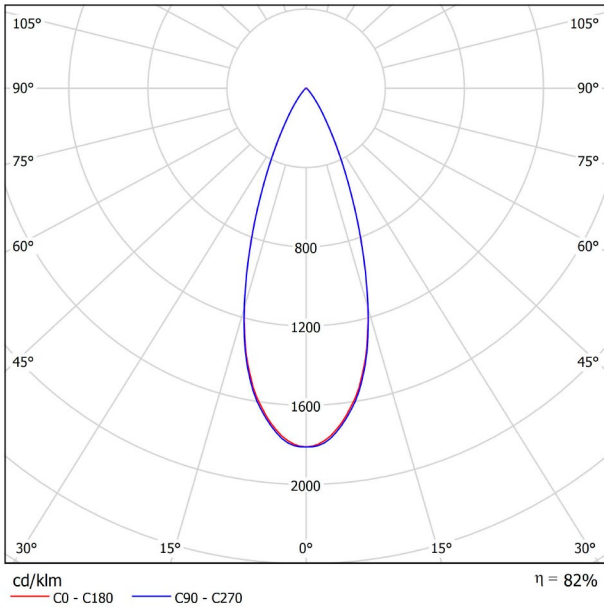

POLAR DIAGRAM