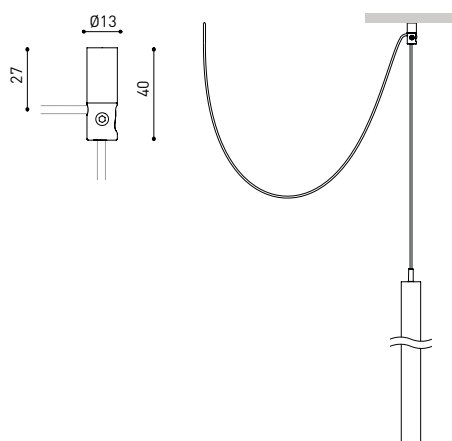

## OTHER DATA

Ingress Protection	IP20
Recess measurements	Ø50 mm.
Cord length	Max. 5 m
Fast adjustment tensioner	No
Weight	415 g.
Packaged weight	485 g.
Packaging dimensions	322 x 122 x 45mm
Units per package	1
Materials	Aluminium / Acrylonitrile Butadiene Styrene / Polycarbonate

POLAR DIAGRAM

CONICAL DIAGRAM

	PRODUCT
Model	Cord Accessory
Reference	<b>02230000N</b>
Colour	<b>N</b> ■ RAL9005
Category	Accessories

## DIMENSIONAL DRAWING

<b>Model</b>	Coaxial Timless
<b>Reference</b>	A023-00-03-   W   N
<b>Colour</b>	W <input type="checkbox"/> RAL 9016   N <input type="checkbox"/> RAL 9005
<b>Category</b>	Accessories

**DIMENSIONAL DRAWING**

Wire Trimless Accessory is a collection of accessories for fitting tensioners and cables to Arkoslight luminaires suspended directly from the ceiling with any visible ceiling rose or fixings. This achieves a minimalist application with a visually tidy finish.