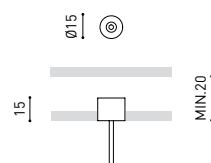

DIMENSIONAL DRAWING

Wire Trimless Accessory is a collection of accessories for fitting tensioners and cables to Arkoslight luminaires suspended directly from the ceiling with any visible ceiling rose or fixings. This achieves a minimalist application with a visually tidy finish.

With Wire Trimless Accessory the items adjacent to the ceiling of the standard product (ceiling roses, fixings, driver boxes, etc.) are concealed by a simple recessed application.

Wire Trimless Accessory reduces the visual impact of the installation leading to extremely minimalist aesthetics. The wires come out of the ceiling material as a part of the structure. This detail creates a much purer, more essential layout, particular when several luminaires are fitted in an arrangement.