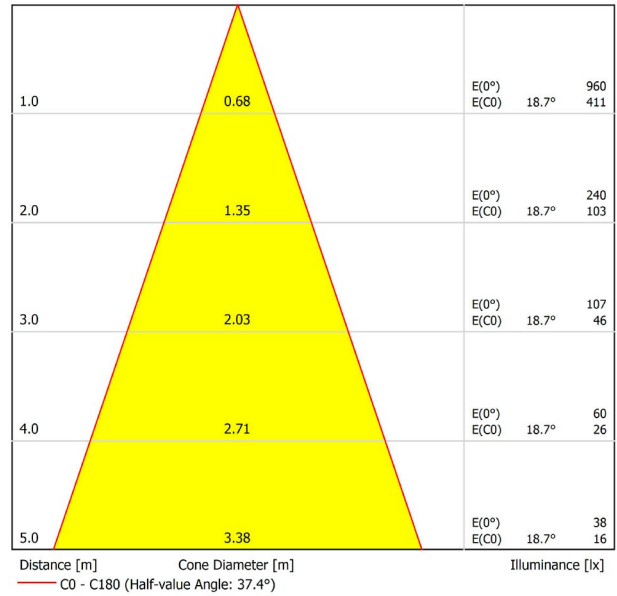

CONICAL DIAGRAM