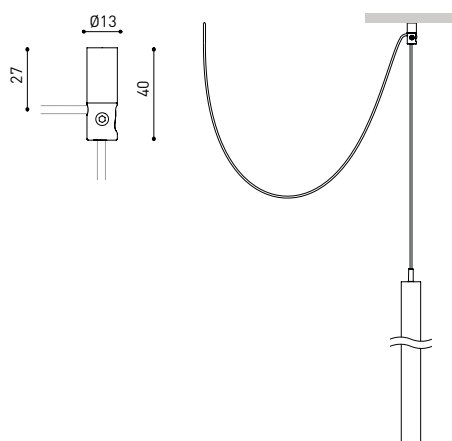

DIMENSIONS

ACCESSORIES

CORD ACCESSORY

WIRE TRIMLESS ACCESSORY

PRODUCT

Name	STICK 22 5M 37° 3000K WT
Reference	A4042121WT
Color	Textured white
RAL	9016
Category	SUSPENSION

LIGHTING INFORMATION

Light source	LED
Gross luminous flux	600 Lm
Power	5,6 W
Power values of the system	6,29 W
Colour temperature	3000 K
Colour Rendering Index	CRI>90
Chromatic stability	MacAdam Step 2
Light beam angle	37°
Lighting efficiency	82%
Efficacy	107 Lm/W
Current intensity	500 mA
Control through bluetooth	Please Consult
Driver	Included
Electrical insulation class	<input type="checkbox"/>
Voltage	220 V/240 V
Frequency	50/60 Hz
Energy efficiency	A+
LED lifespan	L80B10 (Tc=85°C) >60.000h

OTHER DATA

Ingress Protection	IP20
Recess measurements	Ø50 mm.
Cord length	Max. 5 m
Fast adjustment tensioner	No
Weight	415 g.
Packaged weight	485 g.
Packaging dimensions	322 x 122 x 45mm
Units per package	1
Materials	Aluminium / Acrylonitrile Butadiene Styrene / Polycarbonate

POLAR DIAGRAM

CONICAL DIAGRAM

	PRODUCT
Model	Cord Accessory
Reference	02230000N
Colour	N ■ RAL9005
Category	Accessories

DIMENSIONAL DRAWING

Model	Coaxial Timless
Reference	A023-00-03- W N
Colour	W <input type="checkbox"/> RAL 9016 N <input type="checkbox"/> RAL 9005
Category	Accessories

DIMENSIONAL DRAWING

Wire Trimless Accessory is a collection of accessories for fitting tensioners and cables to Arkoslight luminaires suspended directly from the ceiling with any visible ceiling rose or fixings. This achieves a minimalist application with a visually tidy finish.