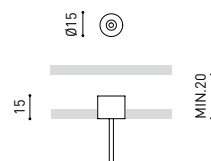

DIMENSIONS

ACCESSORIES

CORD ACCESSORY

WIRE TRIMLESS ACCESSORY

PRODUCT

Name	STICK 22 5M 37° 3000K WT
Reference	A4042121WT
Color	Textured white
RAL	9016
Category	SUSPENSION

LIGHTING INFORMATION

Light source	LED
Gross luminous flux	600 Lm
Power	5,6 W
Power values of the system	6,29 W
Colour temperature	3000 K
Colour Rendering Index	CRI>90
Chromatic stability	MacAdam Step 2
Light beam angle	37°
Lighting efficiency	82%
Efficacy	107 Lm/W
Current intensity	500 mA
Control through bluetooth	Please Consult
Driver	Included
Electrical insulation class	<input type="checkbox"/>
Voltage	220 V/240 V
Frequency	50/60 Hz
Energy efficiency	A+
LED lifespan	L80B10 (Tc=85°C) >60.000h

OTHER DATA

Ingress Protection	IP20
Recess measurements	Ø50 mm.
Cord length	Max. 5 m
Fast adjustment tensioner	No
Weight	415 g.
Packaged weight	485 g.
Packaging dimensions	322 x 122 x 45mm
Units per package	1
Materials	Aluminium / Acrylonitrile Butadiene Styrene / Polycarbonate

POLAR DIAGRAM

CONICAL DIAGRAM

	PRODUCT
Model	Cord Accessory
Reference	02230000N
Colour	N ■ RAL9005
Category	Accessories

DIMENSIONAL DRAWING

Model	Coaxial Timless
Reference	A023-00-03- W N
Colour	W <input type="checkbox"/> RAL 9016 N <input type="checkbox"/> RAL 9005
Category	Accessories

DIMENSIONAL DRAWING

Wire Trimless Accessory is a collection of accessories for fitting tensioners and cables to Arkoslight luminaires suspended directly from the ceiling with any visible ceiling rose or fixings. This achieves a minimalist application with a visually tidy finish.