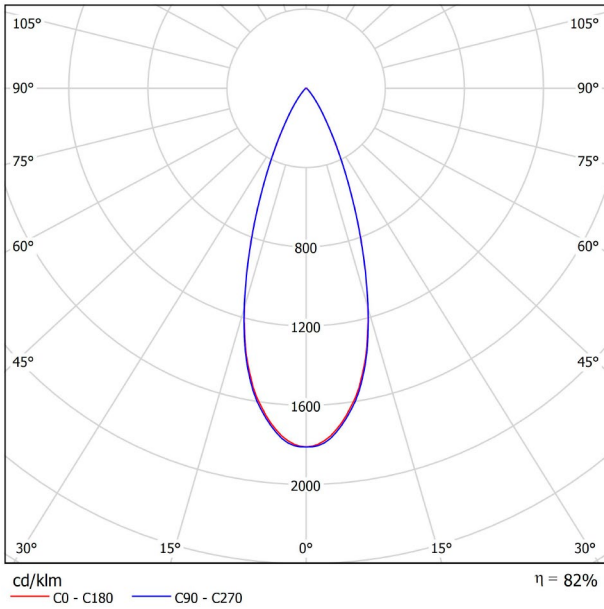

POLAR DIAGRAM