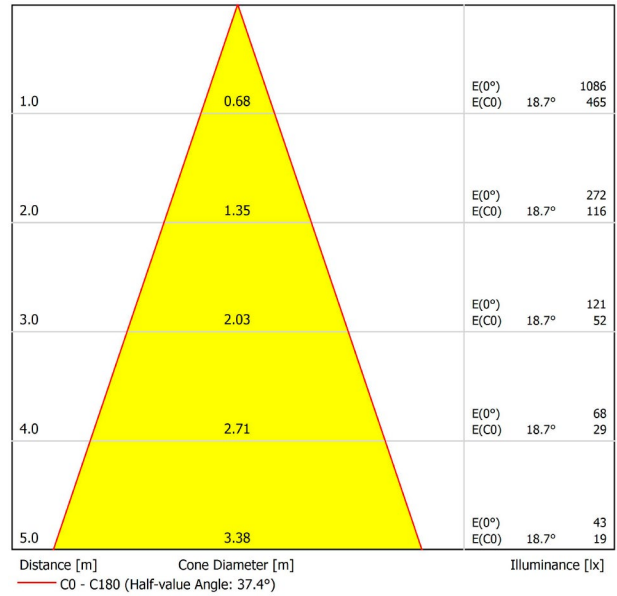

CONICAL DIAGRAM