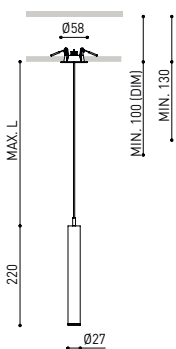

DIMENSIONS

ACCESSORIES

CORD ACCESSORY

WIRE TRIMLESS ACCESSORY

PRODUCT

Name	STICK 22 5M 37° 3000K WT
Reference	A4042121WT
Color	Textured white
RAL	9016
Category	SUSPENSION

LIGHTING INFORMATION

Light source	LED
Gross luminous flux	600 Lm
Power	5,6 W
Power values of the system	6,29 W
Colour temperature	3000 K
Colour Rendering Index	CRI>90
Chromatic stability	MacAdam Step 2
Light beam angle	37°
Lighting efficiency	82%
Efficacy	107 Lm/W
Current intensity	500 mA
Control through bluetooth	Please Consult
Driver	Included
Electrical insulation class	<input type="checkbox"/>
Voltage	220 V/240 V
Frequency	50/60 Hz
Energy efficiency	A+
LED lifespan	L80B10 (Tc=85°C) >60.000h

OTHER DATA

Ingress Protection	IP20
Recess measurements	Ø50 mm.
Cord length	Max. 5 m
Fast adjustment tensioner	No
Weight	415 g.
Packaged weight	485 g.
Packaging dimensions	322 x 122 x 45mm
Units per package	1
Materials	Aluminium / Acrylonitrile Butadiene Styrene / Polycarbonate

POLAR DIAGRAM

CONICAL DIAGRAM

	PRODUCT
Model	Cord Accessory
Reference	02230000N
Colour	N ■ RAL9005
Category	Accessories

DIMENSIONAL DRAWING

Model	Coaxial Timless
Reference	A023-00-03- W N
Colour	W <input type="checkbox"/> RAL 9016 N <input type="checkbox"/> RAL 9005
Category	Accessories