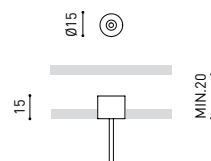

## OTHER DATA

Ingress Protection	IP20
Recess measurements	Ø50 mm.
Cord length	Max. 5 m
Fast adjustment tensioner	No
Weight	415 g.
Packaged weight	485 g.
Packaging dimensions	322 x 122 x 45mm
Units per package	1
Materials	Aluminium / Acrylonitrile Butadiene Styrene / Polycarbonate

## DIMENSIONAL DRAWING

PRODUCT	
Model	Coaxial Timless
Reference	A023-00-03-   W   N
Colour	W <input type="checkbox"/> RAL 9016   N <input type="checkbox"/> RAL 9005
Category	Accessories

DIMENSIONAL DRAWING