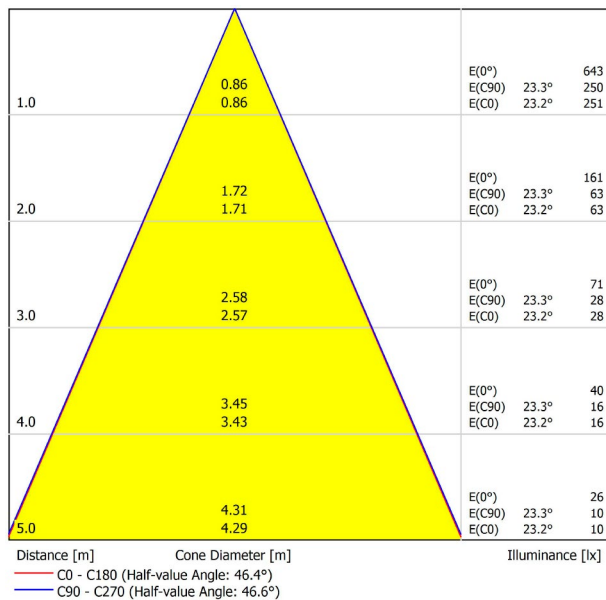

CONICAL DIAGRAM