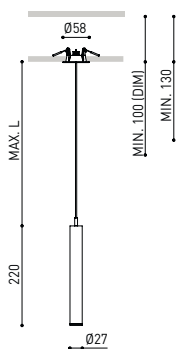

## DIMENSIONS

## ACCESSORIES

CORD ACCESSORY

WIRE TRIMLESS ACCESSORY

## OTHER DATA

Ingress Protection	IP20
Recess measurements	Ø50 mm.
Cord length	Max. 5 m
Fast adjustment tensioner	No
Weight	415 g.
Packaged weight	485 g.
Packaging dimensions	322 x 122 x 45mm
Units per package	1
Materials	Aluminium / Acrylonitrile Butadiene Styrene / Polycarbonate

POLAR DIAGRAM

CONICAL DIAGRAM

	PRODUCT
Model	Cord Accessory
Reference	<b>02230000N</b>
Colour	<b>N</b> ■ RAL9005
Category	Accessories