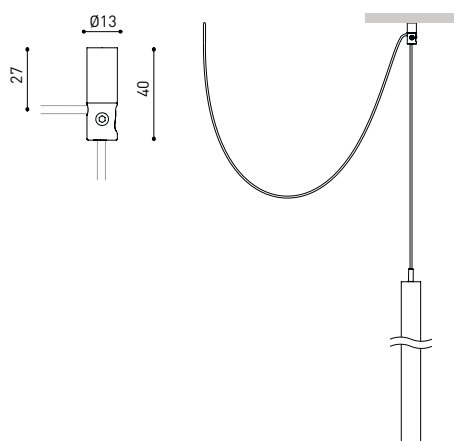

## OTHER DATA

Ingress Protection	IP20
Recess measurements	Ø50 mm.
Cord length	Max. 5 m
Fast adjustment tensioner	No
Weight	415 g.
Packaged weight	485 g.
Packaging dimensions	322 x 122 x 45mm
Units per package	1
Materials	Aluminium / Acrylonitrile Butadiene Styrene / Polycarbonate

POLAR DIAGRAM

CONICAL DIAGRAM

	PRODUCT
Model	Cord Accessory
Reference	<b>02230000N</b>
Colour	<b>N</b> ■ RAL9005
Category	Accessories

## DIMENSIONAL DRAWING

PRODUCT	
Model	Coaxial Timless
Reference	A023-00-03-   W   N
Colour	W <input type="checkbox"/> RAL 9016   N <input type="checkbox"/> RAL 9005
Category	Accessories

DIMENSIONAL DRAWING