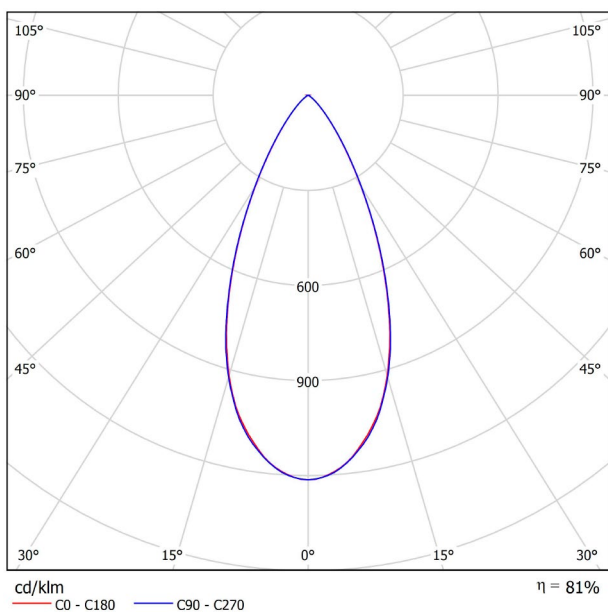

POLAR DIAGRAM