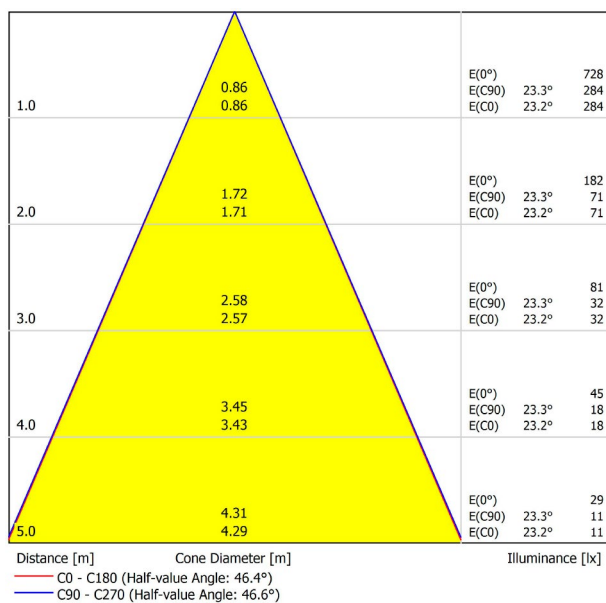

CONICAL DIAGRAM