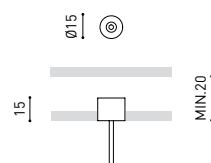

DIMENSIONS

ACCESSORIES

CORD ACCESSORY

WIRE TRIMLESS ACCESSORY

PRODUCT

Name	STICK 22 5M 46° 3000K WT
Reference	A4042131WT
Color	Textured white
RAL	9016
Category	SUSPENSION

LIGHTING INFORMATION

Light source	LED
Gross luminous flux	600 Lm
Power	5,6 W
Power values of the system	6,29 W
Colour temperature	3000 K
Colour Rendering Index	CRI>90
Chromatic stability	MacAdam Step 2
Light beam angle	46°
Lighting efficiency	81%
Efficacy	107 Lm/W
Current intensity	500 mA
Control through bluetooth	Please Consult
Driver	Included
Electrical insulation class	<input type="checkbox"/>
Voltage	220 V/240 V
Frequency	50/60 Hz
Energy efficiency	A+
LED lifespan	L80B10 (Tc=85°C) >60.000h

OTHER DATA

Ingress Protection	IP20
Recess measurements	Ø50 mm.
Cord length	Max. 5 m
Fast adjustment tensioner	No
Weight	415 g.
Packaged weight	485 g.
Packaging dimensions	322 x 122 x 45mm
Units per package	1
Materials	Aluminium / Acrylonitrile Butadiene Styrene / Polycarbonate

POLAR DIAGRAM

CONICAL DIAGRAM

	PRODUCT
Model	Cord Accessory
Reference	02230000N
Colour	N ■ RAL9005
Category	Accessories

DIMENSIONAL DRAWING

PRODUCT	
Model	Coaxial Timless
Reference	A023-00-03- W N
Colour	W <input type="checkbox"/> RAL 9016 N <input type="checkbox"/> RAL 9005
Category	Accessories

DIMENSIONAL DRAWING

Wire Trimless Accessory is a collection of accessories for fitting tensioners and cables to Arkoslight luminaires suspended directly from the ceiling with any visible ceiling rose or fixings. This achieves a minimalist application with a visually tidy finish.