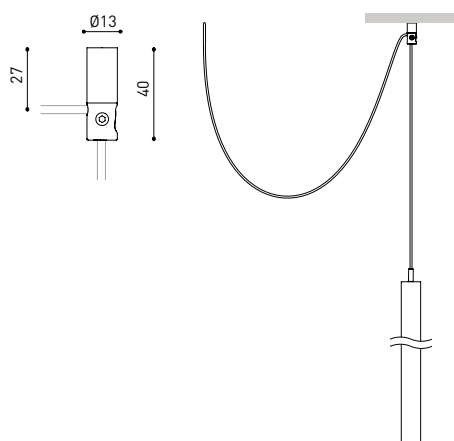

OTHER DATA

Ingress Protection	IP20
Recess measurements	Ø50 mm.
Cord length	Max. 5 m
Fast adjustment tensioner	No
Weight	415 g.
Packaged weight	485 g.
Packaging dimensions	322 x 122 x 45mm
Units per package	1
Materials	Aluminium / Acrylonitrile Butadiene Styrene / Polycarbonate

POLAR DIAGRAM

CONICAL DIAGRAM

	PRODUCT
Model	Cord Accessory
Reference	02230000N
Colour	N ■ RAL9005
Category	Accessories

DIMENSIONAL DRAWING

PRODUCT	
Model	Coaxial Timless
Reference	A023-00-03- W N
Colour	W <input type="checkbox"/> RAL 9016 N <input type="checkbox"/> RAL 9005
Category	Accessories

DIMENSIONAL DRAWING

Wire Trimless Accessory is a collection of accessories for fitting tensioners and cables to Arkoslight luminaires suspended directly from the ceiling with any visible ceiling rose or fixings. This achieves a minimalist application with a visually tidy finish.

With Wire Trimless Accessory the items adjacent to the ceiling of the standard product (ceiling roses, fixings, driver boxes, etc.) are concealed by a simple recessed application.

Wire Trimless Accessory reduces the visual impact of the installation leading to extremely minimalist aesthetics. The wires come out of the ceiling material as a part of the structure. This detail creates a much purer, more essential layout, particular when several luminaires are fitted in an arrangement.