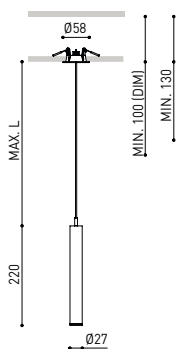

DIMENSIONS

ACCESSORIES

CORD ACCESSORY

WIRE TRIMLESS ACCESSORY

PRODUCT

Name	STICK 22 5M 46° 3000K WT
Reference	A4042131WT
Color	Textured white
RAL	9016
Category	SUSPENSION

LIGHTING INFORMATION

Light source	LED
Gross luminous flux	600 Lm
Power	5,6 W
Power values of the system	6,29 W
Colour temperature	3000 K
Colour Rendering Index	CRI>90
Chromatic stability	MacAdam Step 2
Light beam angle	46°
Lighting efficiency	81%
Efficacy	107 Lm/W
Current intensity	500 mA
Control through bluetooth	Please Consult
Driver	Included
Electrical insulation class	<input type="checkbox"/>
Voltage	220 V/240 V
Frequency	50/60 Hz
Energy efficiency	A+
LED lifespan	L80B10 (Tc=85°C) >60.000h

OTHER DATA

Ingress Protection	IP20
Recess measurements	Ø50 mm.
Cord length	Max. 5 m
Fast adjustment tensioner	No
Weight	415 g.
Packaged weight	485 g.
Packaging dimensions	322 x 122 x 45mm
Units per package	1
Materials	Aluminium / Acrylonitrile Butadiene Styrene / Polycarbonate

POLAR DIAGRAM

CONICAL DIAGRAM

	PRODUCT
Model	Cord Accessory
Reference	02230000N
Colour	N ■ RAL9005
Category	Accessories

DIMENSIONAL DRAWING

PRODUCT	
Model	Coaxial Timless
Reference	A023-00-03- W N
Colour	W <input type="checkbox"/> RAL 9016 N <input type="checkbox"/> RAL 9005
Category	Accessories