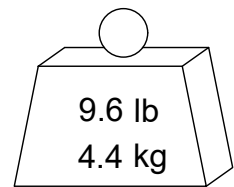

$\text{Ø}100$  [Ø3.94 in]

$\text{Ø}70$  [2.76 in]  
AT FACE

$\text{Ø}32$  [1.25 in]  
SHRINK FIT

COOLANT PORTS (4)

PART  
NUMBER

H100A-12SHD433-9C

**PARLEC**  
(800) TOOL USA  
WORLD HEADQUARTERS  
101 PERINTON PARKWAY  
FAIRPORT, NEW YORK 14450