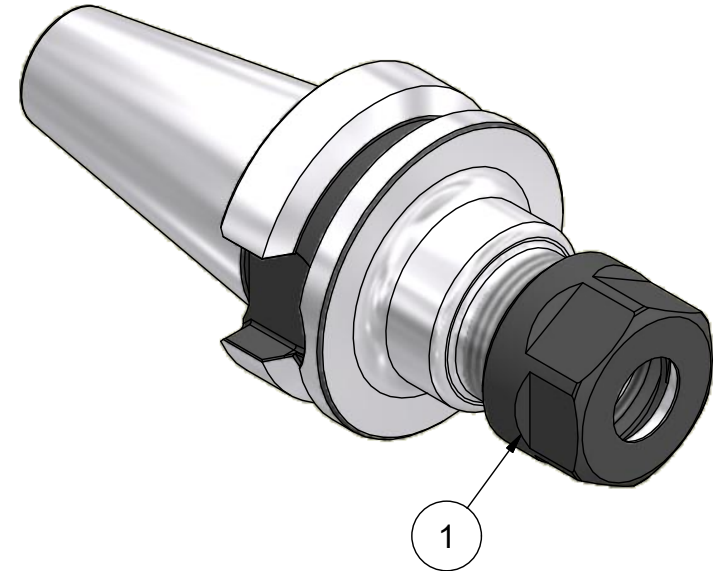

Parts List

| ITEM | QTY | PART NUMBER | DESCRIPTION                        |
|------|-----|-------------|------------------------------------|
| 1    | 1   | 16ERHN      | COLLET NUT                         |
| 2    | 1   | BS-20       | BACK-UP SCREW,<br>7/16-20 LH X 3/8 |

PART  
NUMBER

**B30F-16ERF236**

**PARLEC**  
 (800) TOOL USA  
 WORLD HEADQUARTERS  
 101 PERINTON PARKWAY  
 FAIRPORT, NEW YORK 14450