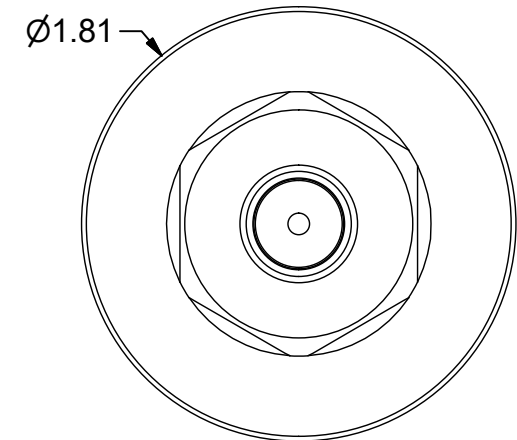

Parts List

| ITEM | QTY | PART NUMBER | DESCRIPTION                        |
|------|-----|-------------|------------------------------------|
| 1    | 1   | 16ERHN      | COLLET NUT                         |
| 2    | 1   | BS-20       | BACK-UP SCREW,<br>7/16-20 LH X 3/8 |

PART  
NUMBER

**B30F-16ERF236**

**PARLEC**  
 (800) TOOL USA  
 WORLD HEADQUARTERS  
 101 PERINTON PARKWAY  
 FAIRPORT, NEW YORK 14450