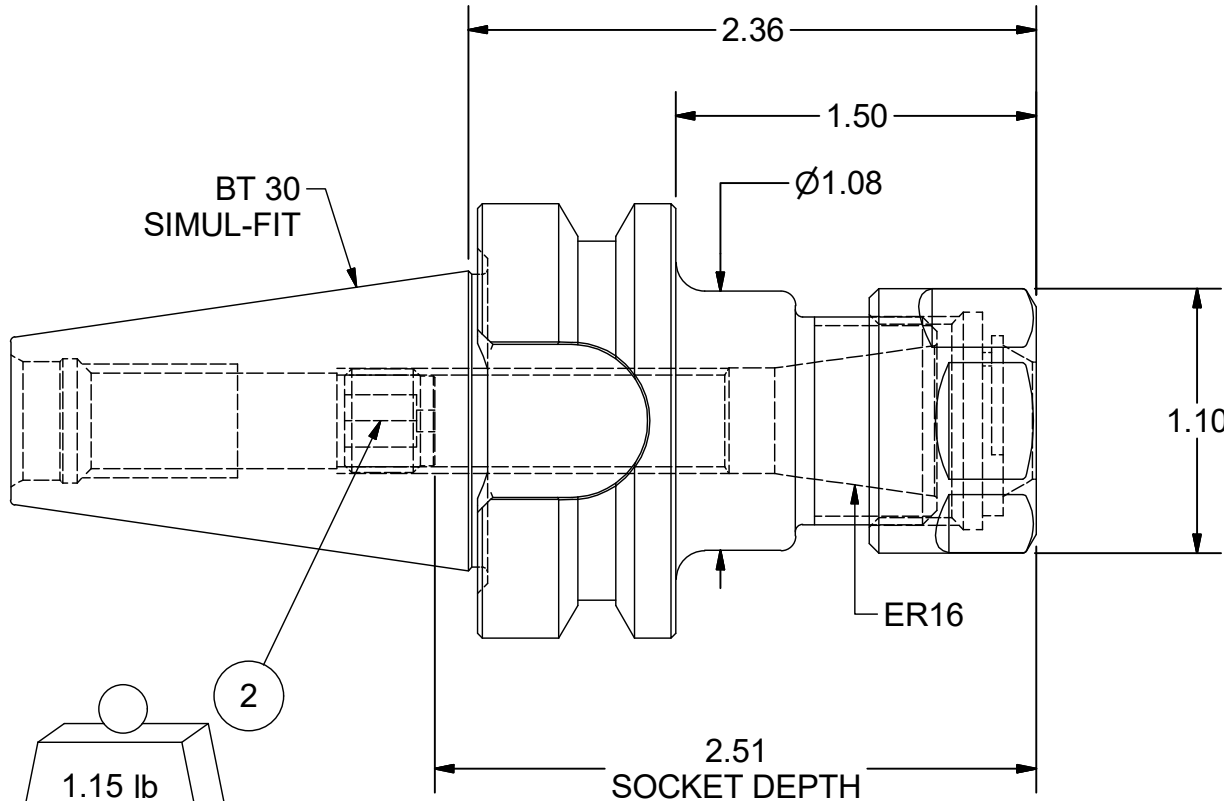

Parts List

| ITEM | QTY | PART NUMBER | DESCRIPTION                        |
|------|-----|-------------|------------------------------------|
| 1    | 1   | 16ERHN      | COLLET NUT                         |
| 2    | 1   | BS-20       | BACK-UP SCREW,<br>7/16-20 LH X 3/8 |

PART  
NUMBER

**B30F-16ERF236**

**PARLEC**  
 (800) TOOL USA  
 WORLD HEADQUARTERS  
 101 PERINTON PARKWAY  
 FAIRPORT, NEW YORK 14450