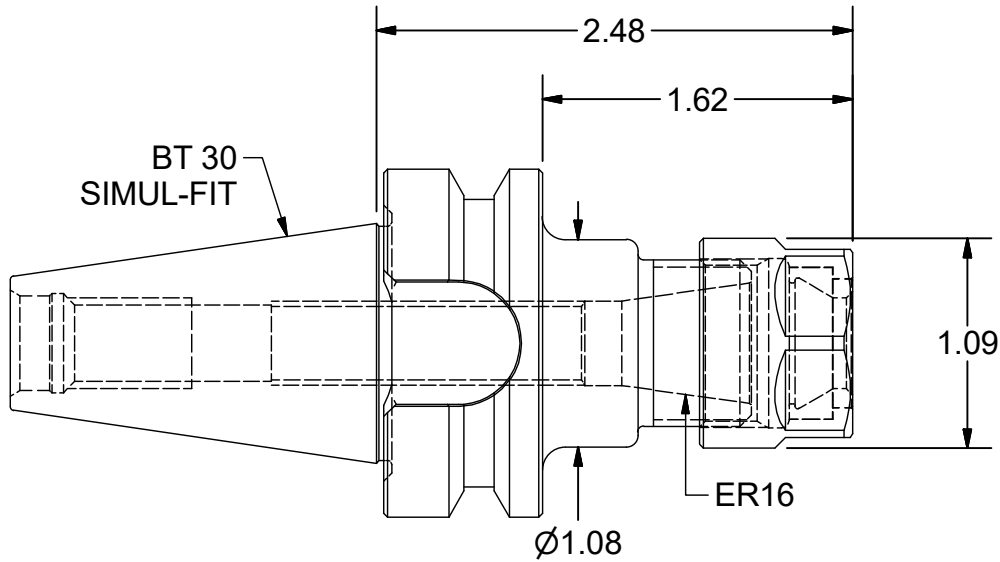

Parts List

ITEM	QTY	PART NUMBER	DESCRIPTION
1	1	16ERHPN	COLLET NUT, ER16

PART
NUMBER

B30F-16ERP248

PARLEC
 (800) TOOL USA
 WORLD HEADQUARTERS
 101 PERINTON PARKWAY
 FAIRPORT, NEW YORK 14450