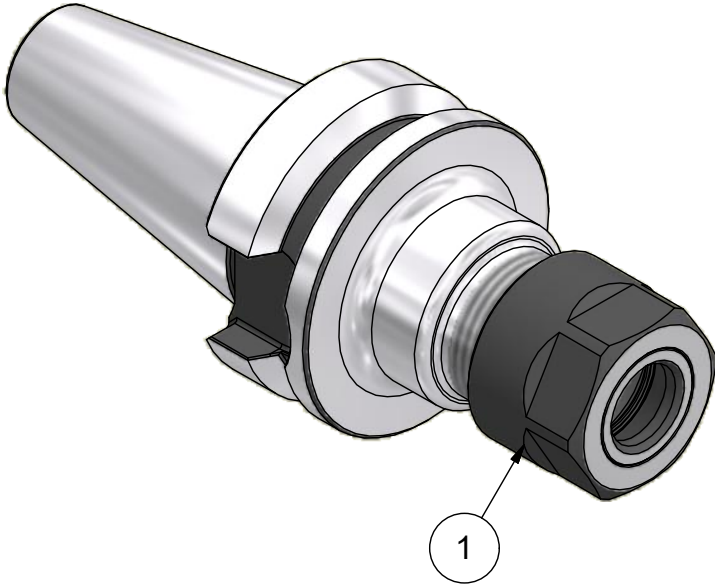

Parts List

ITEM	QTY	PART NUMBER	DESCRIPTION
1	1	16ERHPN	COLLET NUT, ER16

PART
NUMBER

B30F-16ERP248

PARLEC
 (800) TOOL USA
 WORLD HEADQUARTERS
 101 PERINTON PARKWAY
 FAIRPORT, NEW YORK 14450