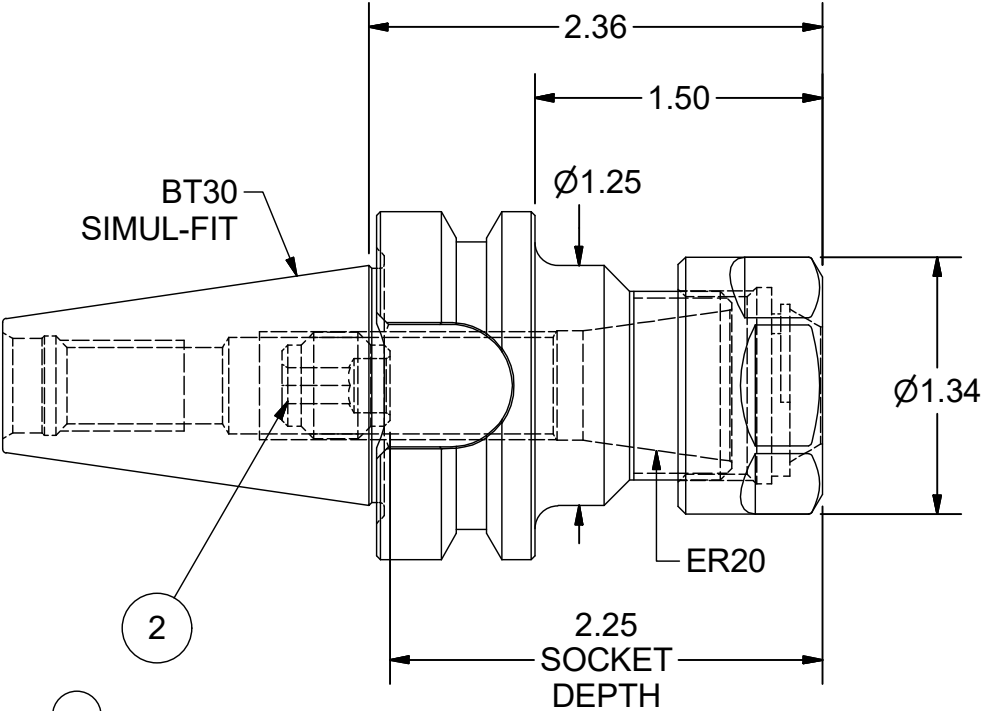

Parts List			
ITEM	QTY	PART NUMBER	DESCRIPTION
1	1	20ERHN	COLLET NUT
2	1	BS-09	BACK-UP SCREW, 9/16-18 LHx9/16

PART  
NUMBER

**B30F-20ERF236**

**PARLEC**  
(800) TOOL USA

WORLD HEADQUARTERS  
101 PERINTON PARKWAY  
FAIRPORT, NEW YORK 14450