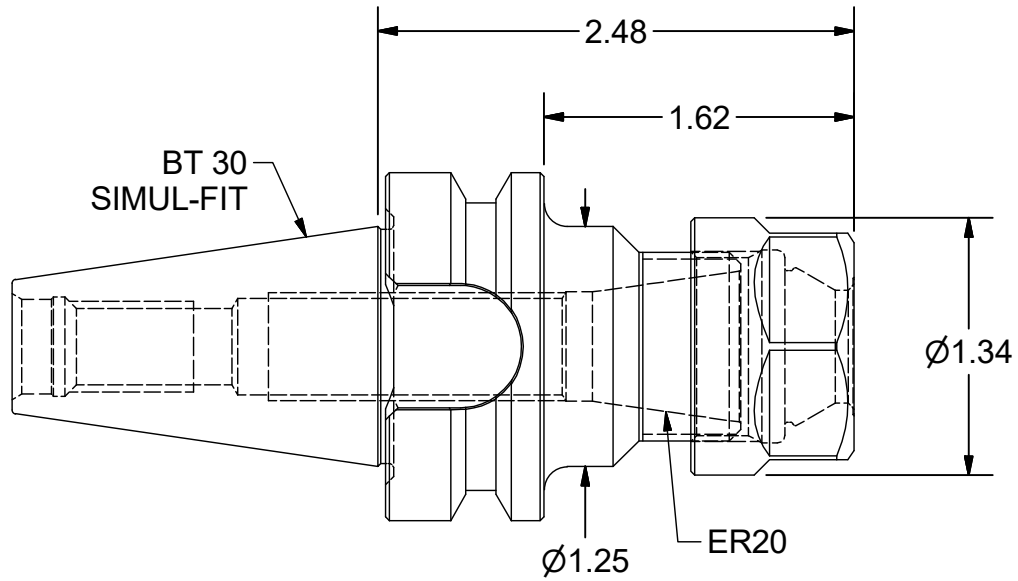

Parts List

ITEM	QTY	PART NUMBER	DESCRIPTION
1	1	20ERHPN	COLLET NUT, ER20

PART  
NUMBER

**B30F-20ERP248**

**PARLEC**  
 (800) TOOL USA  
 WORLD HEADQUARTERS  
 101 PERINTON PARKWAY  
 FAIRPORT, NEW YORK 14450