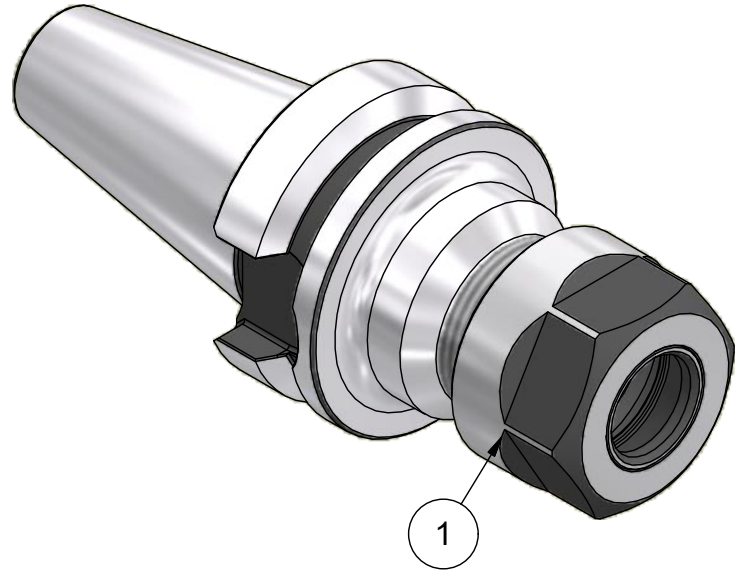

Parts List

ITEM	QTY	PART NUMBER	DESCRIPTION
1	1	20ERHPN	COLLET NUT, ER20

PART  
NUMBER

**B30F-20ERP248**

**PARLEC**  
 (800) TOOL USA  
 WORLD HEADQUARTERS  
 101 PERINTON PARKWAY  
 FAIRPORT, NEW YORK 14450