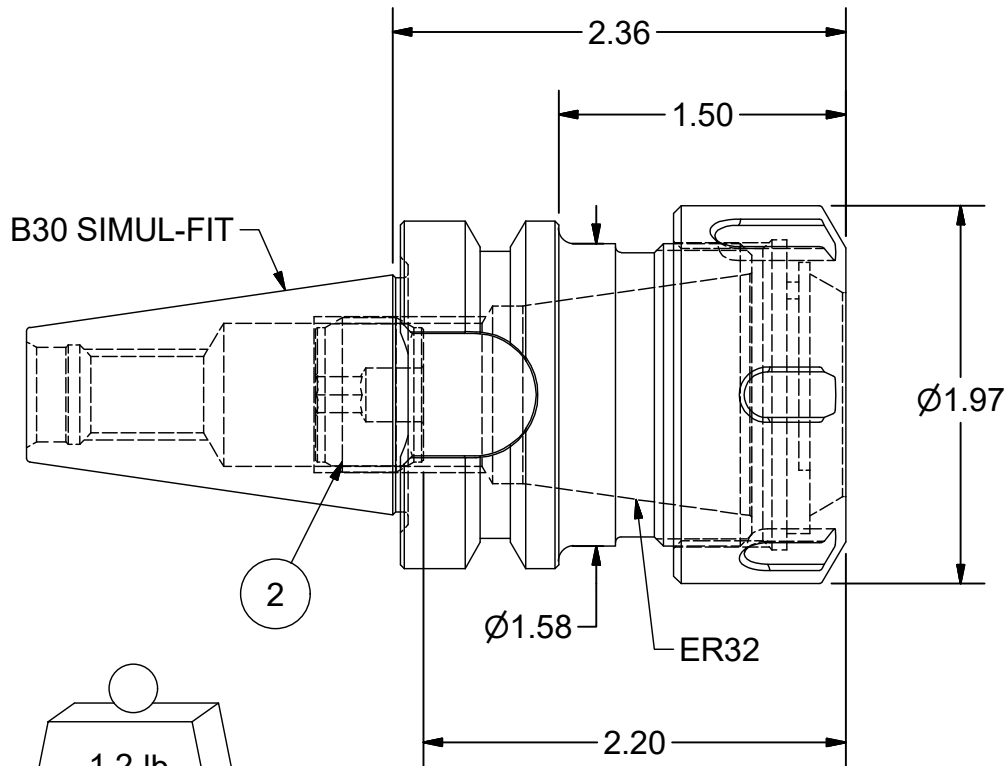

Parts List

ITEM	QTY	PART NUMBER	DESCRIPTION
1	1	32ERN	COLLET NUT
2	1	BS-18	BACK-UP SCREW, 13/16-16 L.H.

PART
NUMBER

B30F-32ERF236

PARLEC
(800) TOOL USA
WORLD HEADQUARTERS
101 PERINTON PARKWAY
FAIRPORT, NEW YORK 14450