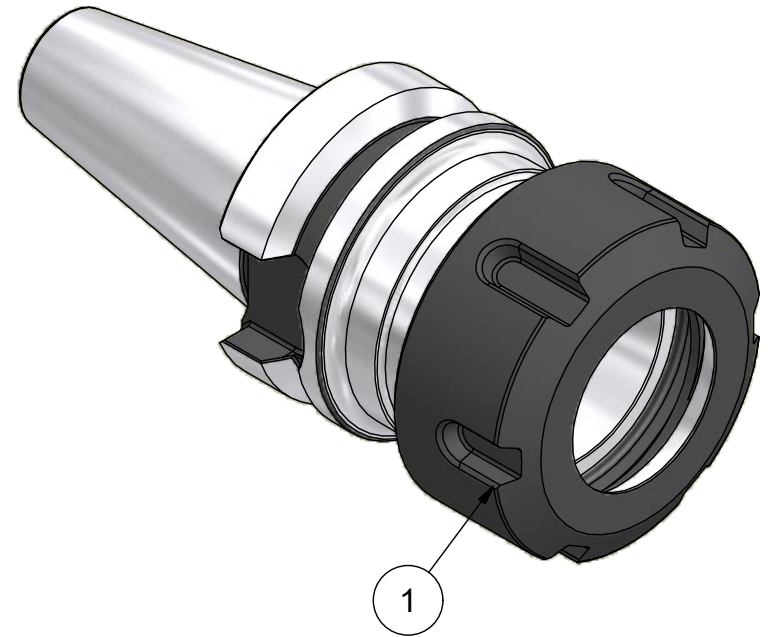

Parts List

ITEM	QTY	PART NUMBER	DESCRIPTION
1	1	32ERN	COLLET NUT
2	1	BS-18	BACK-UP SCREW, 13/16-16 L.H.

PART
NUMBER

B30F-32ERF236

PARLEC
(800) TOOL USA
WORLD HEADQUARTERS
101 PERINTON PARKWAY
FAIRPORT, NEW YORK 14450