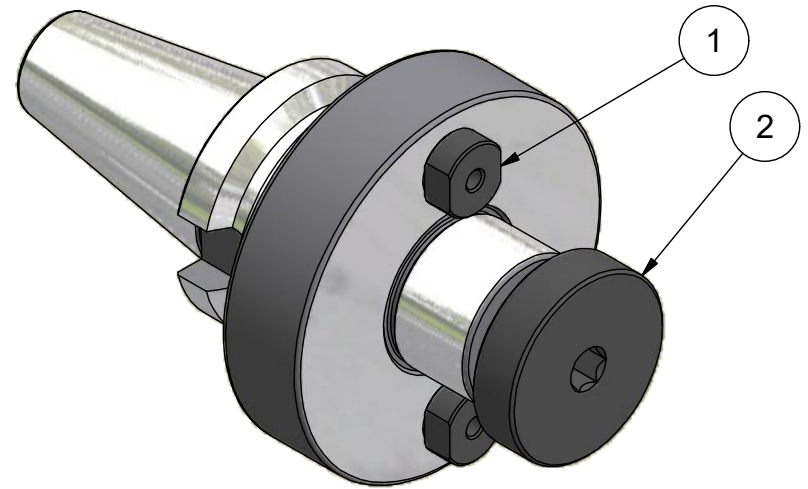

Parts List

ITEM	QTY	PART NUMBER	DESCRIPTION
1	2	15KY	DRIVE KEY
2	1	15LS	LOCK SCREW

PART
NUMBER

B40-15SM2

PARLEC
 (800) TOOL USA
 WORLD HEADQUARTERS
 101 PERINTON PARKWAY
 FAIRPORT, NEW YORK 14450