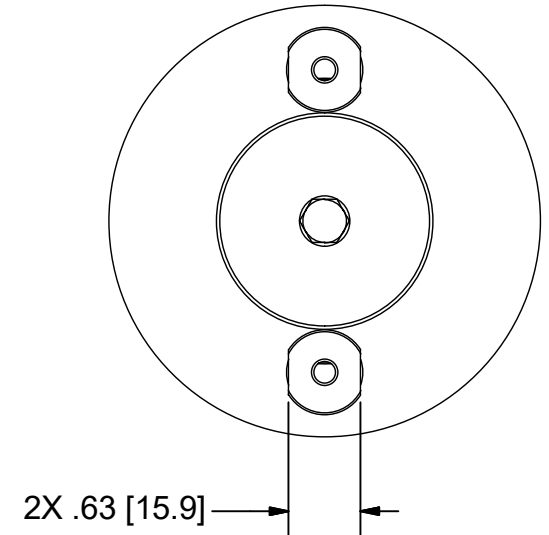

Parts List

ITEM	QTY	PART NUMBER	DESCRIPTION
1	2	15KY	DRIVE KEY
2	1	15LS	LOCK SCREW

PART
NUMBER

B40-15SM2

PARLEC
 (800) TOOL USA
 WORLD HEADQUARTERS
 101 PERINTON PARKWAY
 FAIRPORT, NEW YORK 14450