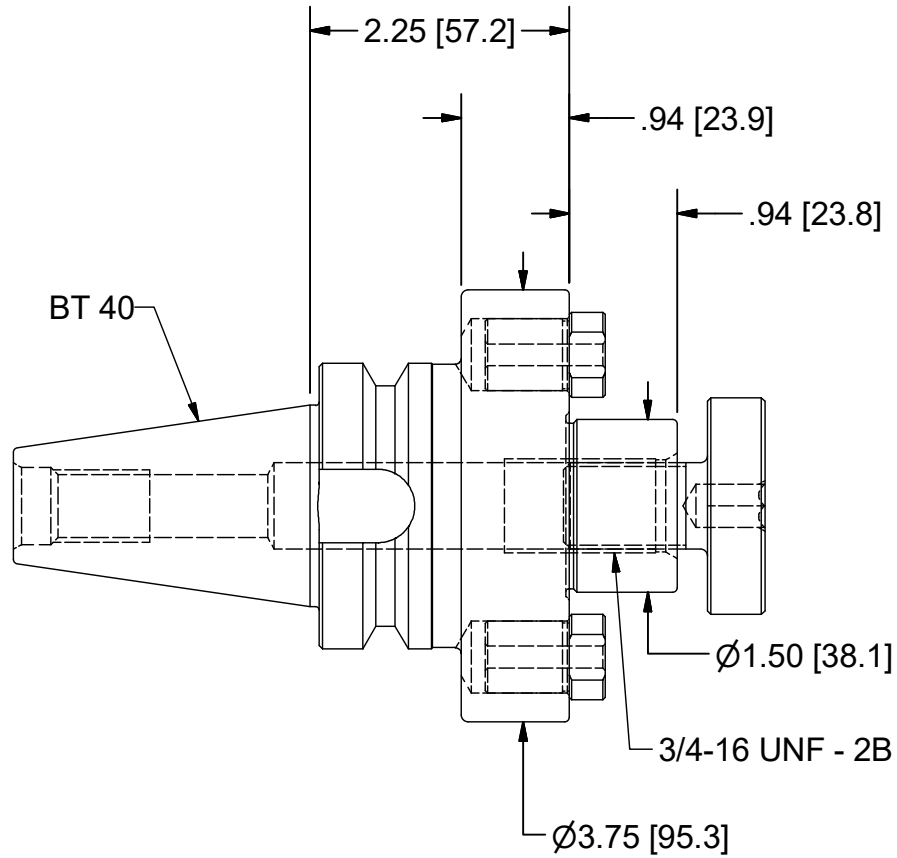

Parts List

ITEM	QTY	PART NUMBER	DESCRIPTION
1	2	15KY	DRIVE KEY
2	1	15LS	LOCK SCREW

PART
NUMBER

B40-15SM2

PARLEC
 (800) TOOL USA
 WORLD HEADQUARTERS
 101 PERINTON PARKWAY
 FAIRPORT, NEW YORK 14450