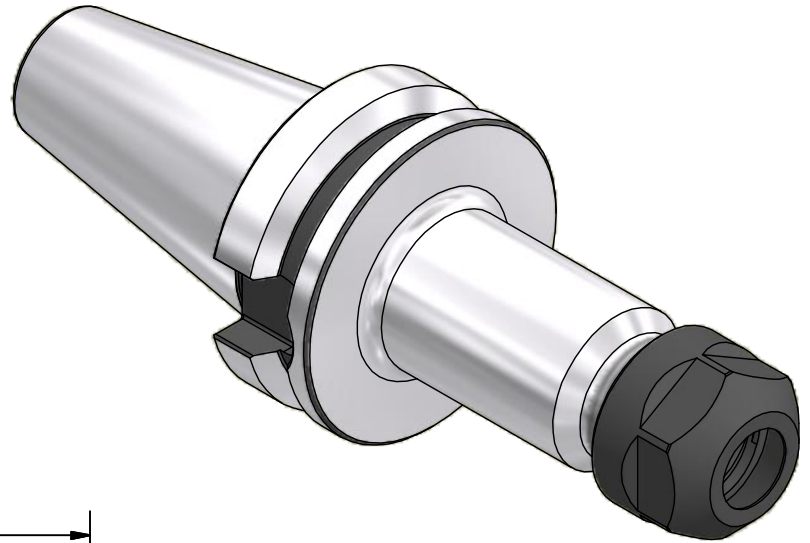

Parts List

ITEM	QTY	PART NUMBER	DESCRIPTION
1	1	20ERHCN	COLLET NUT

PART
NUMBER

B40-20ERC422

PARLEC
 (800) TOOL USA
 WORLD HEADQUARTERS
 101 PERINTON PARKWAY
 FAIRPORT, NEW YORK 14450