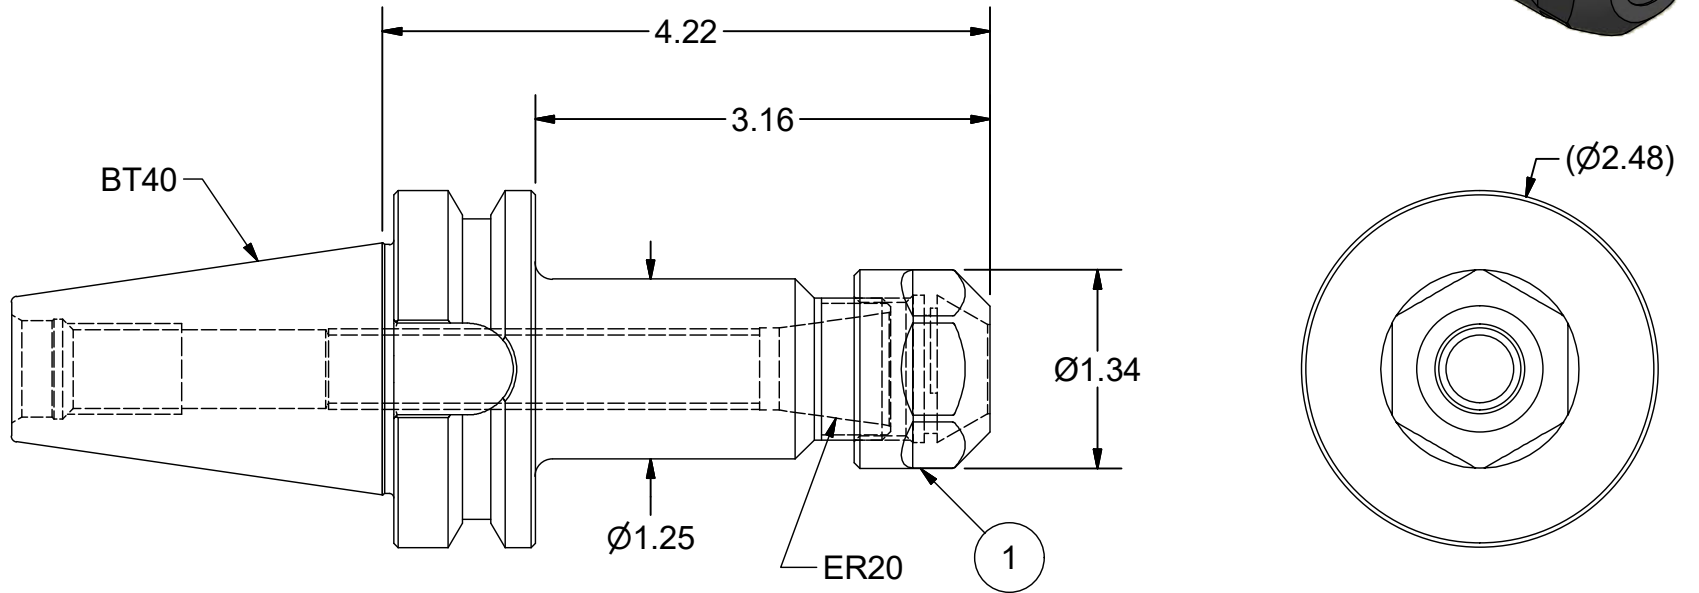

Parts List

ITEM	QTY	PART NUMBER	DESCRIPTION
1	1	20ERHCN	COLLET NUT

PART
NUMBER

B40-20ERC422

PARLEC
 (800) TOOL USA
 WORLD HEADQUARTERS
 101 PERINTON PARKWAY
 FAIRPORT, NEW YORK 14450