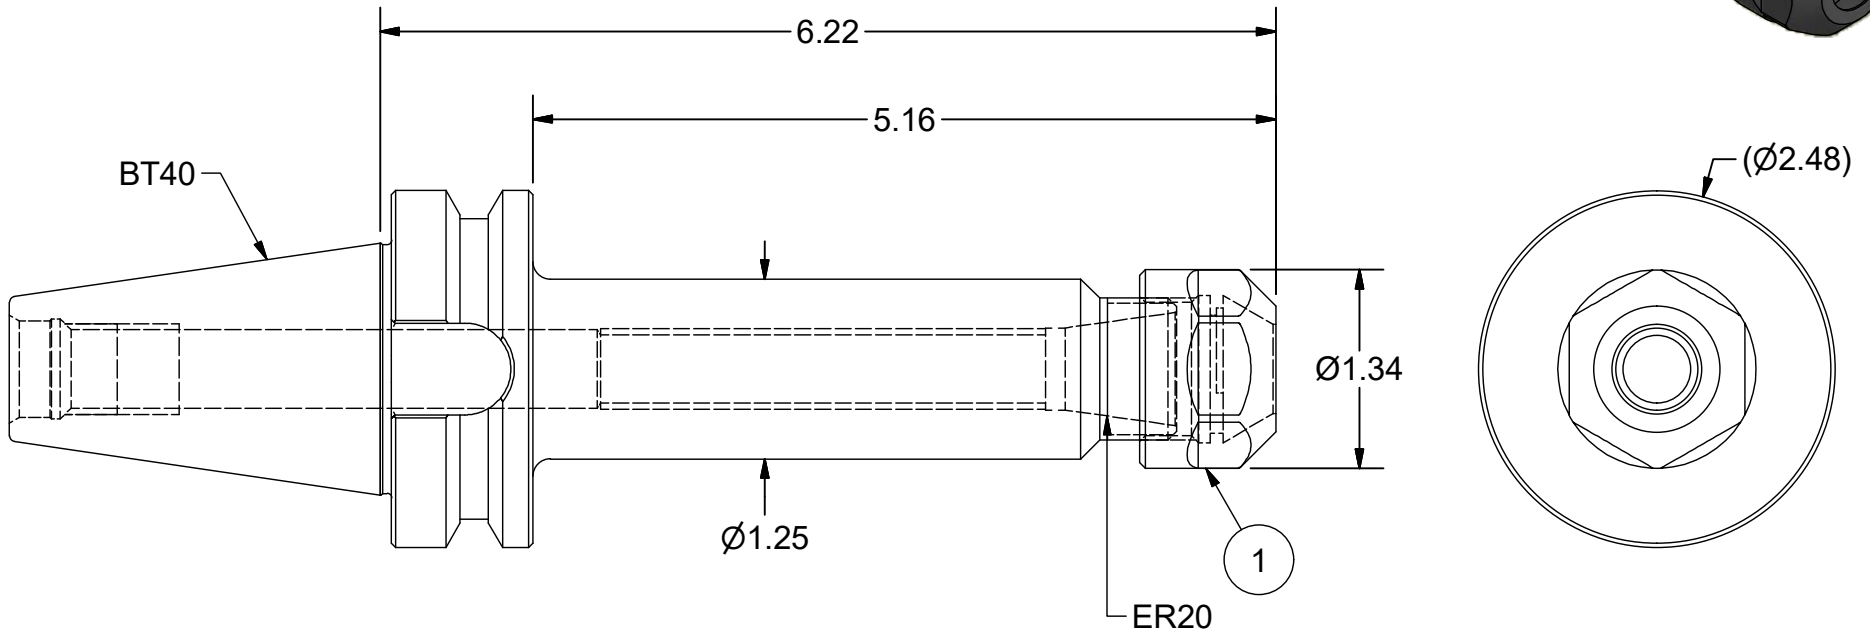

| Parts List | | | |
|------------|-----|-------------|-------------|
| ITEM | QTY | PART NUMBER | DESCRIPTION |
| 1 | 1 | 20ERHCN | COLLET NUT |

PART
NUMBER

B40-20ERC622

PARLEC
 (800) TOOL USA
 WORLD HEADQUARTERS
 101 PERINTON PARKWAY
 FAIRPORT, NEW YORK 14450