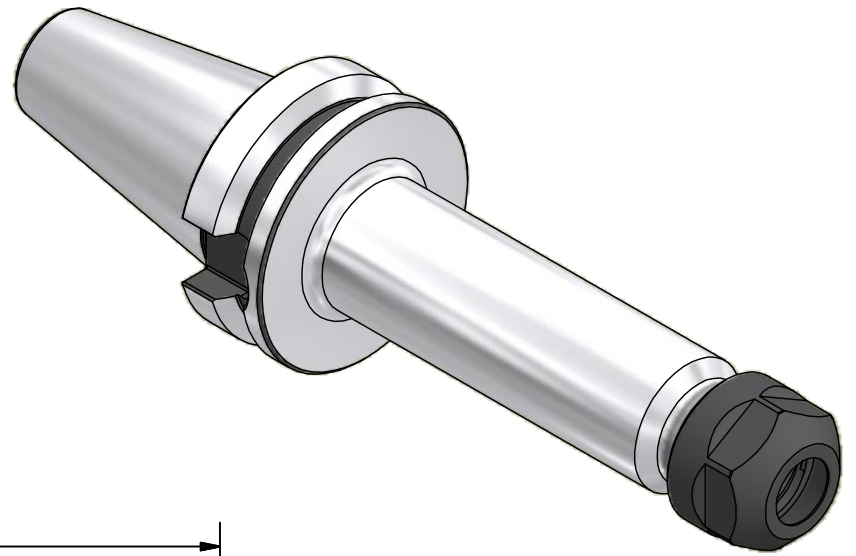

| Parts List | | | |
|------------|-----|-------------|-------------|
| ITEM | QTY | PART NUMBER | DESCRIPTION |
| 1 | 1 | 20ERHCN | COLLET NUT |

PART
NUMBER

B40-20ERC622

PARLEC
 (800) TOOL USA
 WORLD HEADQUARTERS
 101 PERINTON PARKWAY
 FAIRPORT, NEW YORK 14450