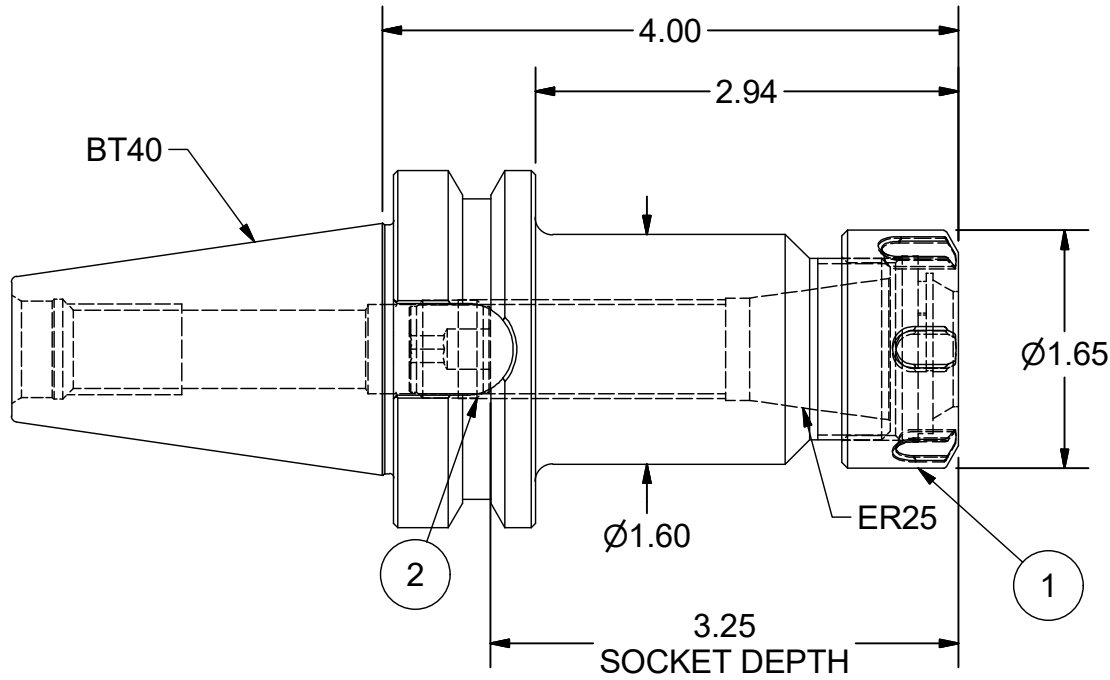

Parts List			
ITEM	QTY	PART NUMBER	DESCRIPTION
1	1	25ERN	COLLET NUT
2	1	BS-11	BACK-UP SCREW, 11/16-16 L.H.

PART  
NUMBER

**B40-25ERF400**

**PARLEC**  
 (800) TOOL USA  
 WORLD HEADQUARTERS  
 101 PERINTON PARKWAY  
 FAIRPORT, NEW YORK 14450