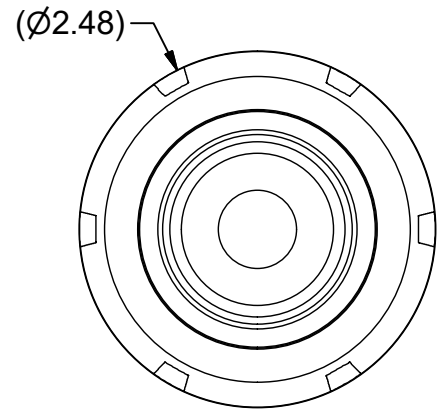

Parts List

ITEM	QTY	PART NUMBER	DESCRIPTION
1	1	40ERP412	COLLET NUT

PART  
NUMBER

**B40-40ERP412**

**PARLEC**  
 (800) TOOL USA  
 WORLD HEADQUARTERS  
 101 PERINTON PARKWAY  
 FAIRPORT, NEW YORK 14450