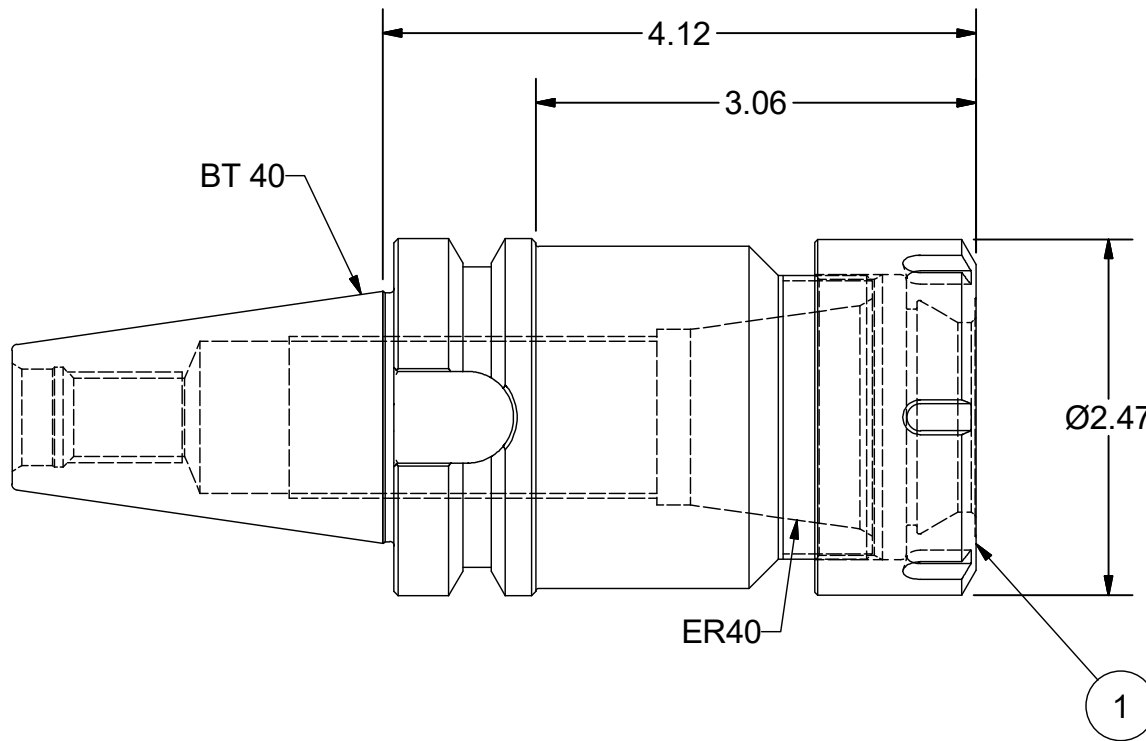

Parts List

ITEM	QTY	PART NUMBER	DESCRIPTION
1	1	40ERP412	COLLET NUT

PART  
NUMBER

**B40-40ERP412**

**PARLEC**  
 (800) TOOL USA  
 WORLD HEADQUARTERS  
 101 PERINTON PARKWAY  
 FAIRPORT, NEW YORK 14450