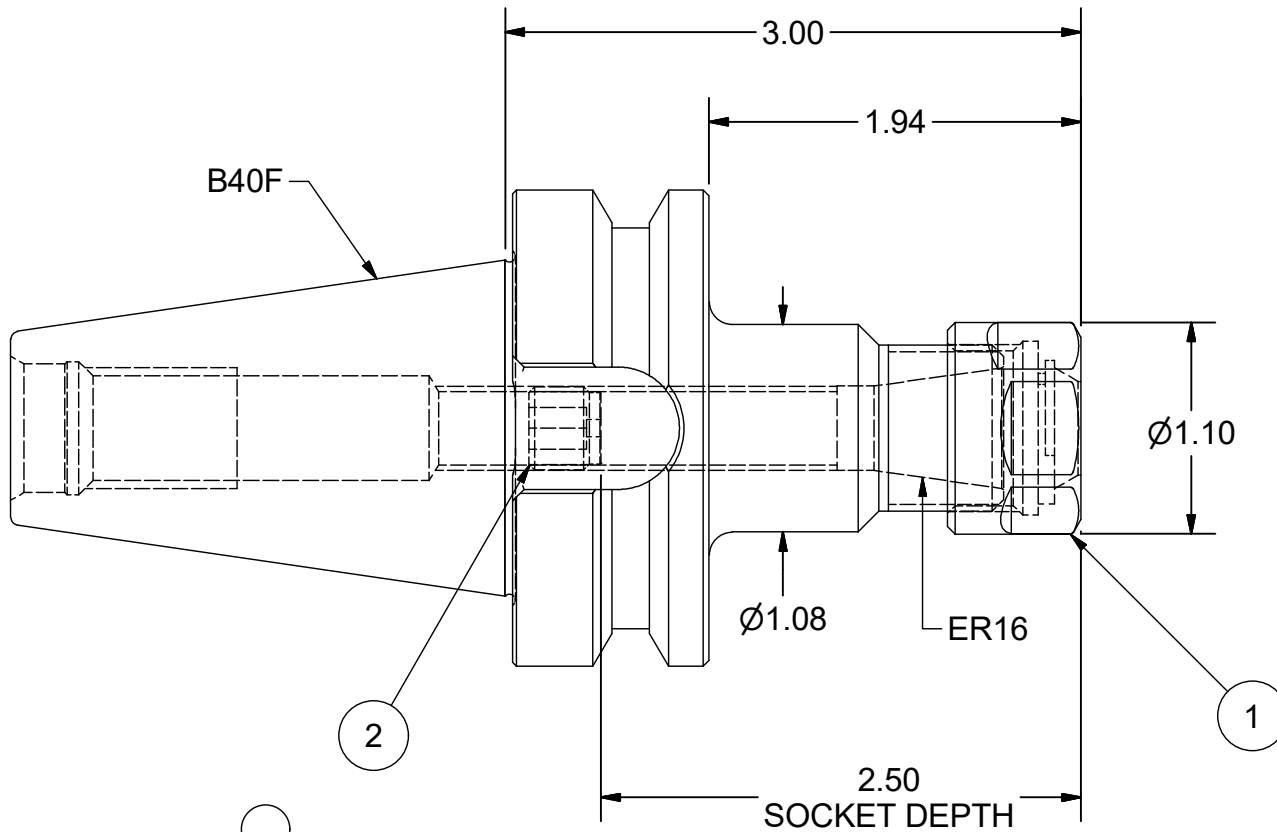

Parts List

ITEM	QTY	PART NUMBER	DESCRIPTION
1	1	16ERHN	COLLET NUT
2	1	BS-20	BACK-UP SCREW, 7/16-20 LH X 3/8

PART
NUMBER

B40F-16ERF300

PARLEC
 (800) TOOL USA
 WORLD HEADQUARTERS
 101 PERINTON PARKWAY
 FAIRPORT, NEW YORK 14450