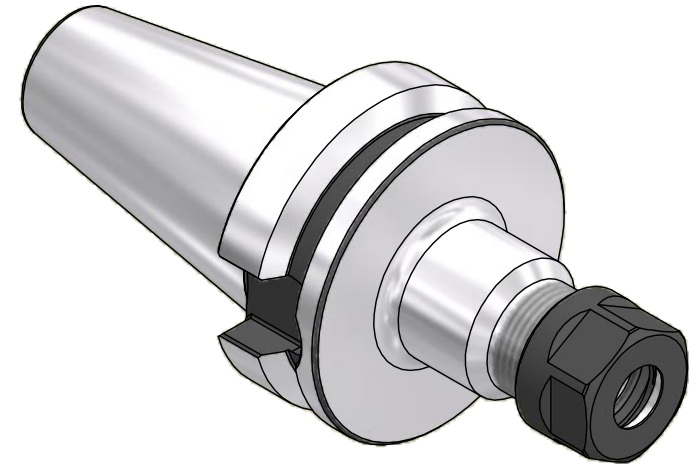

Parts List

ITEM	QTY	PART NUMBER	DESCRIPTION
1	1	16ERHN	COLLET NUT
2	1	BS-20	BACK-UP SCREW, 7/16-20 LH X 3/8

PART
NUMBER

B40F-16ERF300

PARLEC
 (800) TOOL USA
 WORLD HEADQUARTERS
 101 PERINTON PARKWAY
 FAIRPORT, NEW YORK 14450