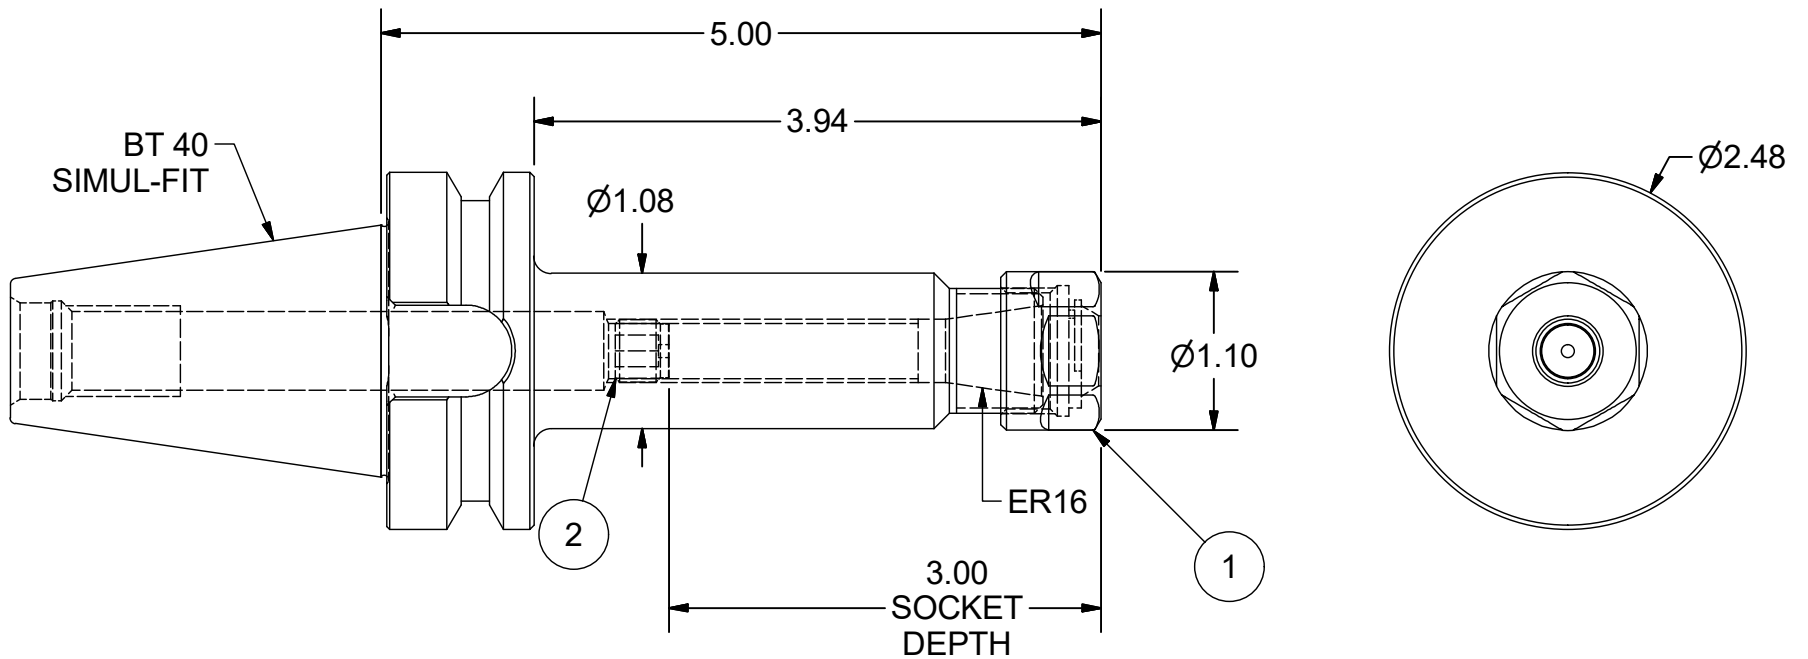

Parts List			
ITEM	QTY	PART NUMBER	DESCRIPTION
1	1	16ERHN	COLLET NUT
2	1	BS-20	BACK-UP SCREW, 7/16-20 LH X 3/8

PART
NUMBER

B40F-16ERF500

PARLEC
 (800) TOOL USA
 WORLD HEADQUARTERS
 101 PERINTON PARKWAY
 FAIRPORT, NEW YORK 14450