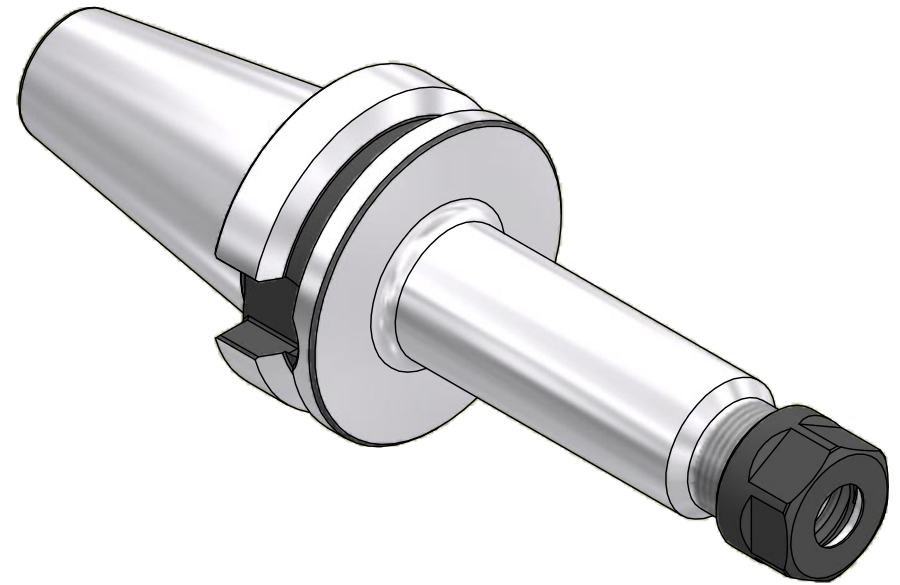

Parts List			
ITEM	QTY	PART NUMBER	DESCRIPTION
1	1	16ERHN	COLLET NUT
2	1	BS-20	BACK-UP SCREW, 7/16-20 LH X 3/8

PART
NUMBER

B40F-16ERF500

PARLEC
 (800) TOOL USA
 WORLD HEADQUARTERS
 101 PERINTON PARKWAY
 FAIRPORT, NEW YORK 14450