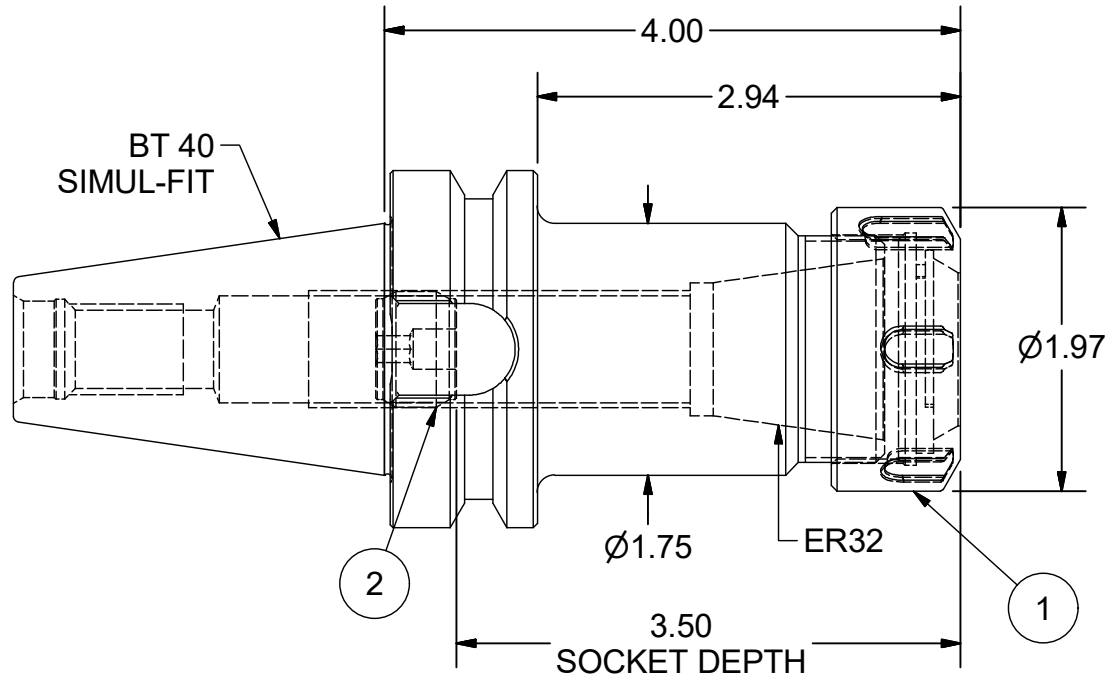

Parts List			
ITEM	QTY	PART NUMBER	DESCRIPTION
1	1	32ERN	COLLET NUT
2	1	BS-18	BACK-UP SCREW, 13/16-16 L.H.

PART
NUMBER

B40F-32ERF400