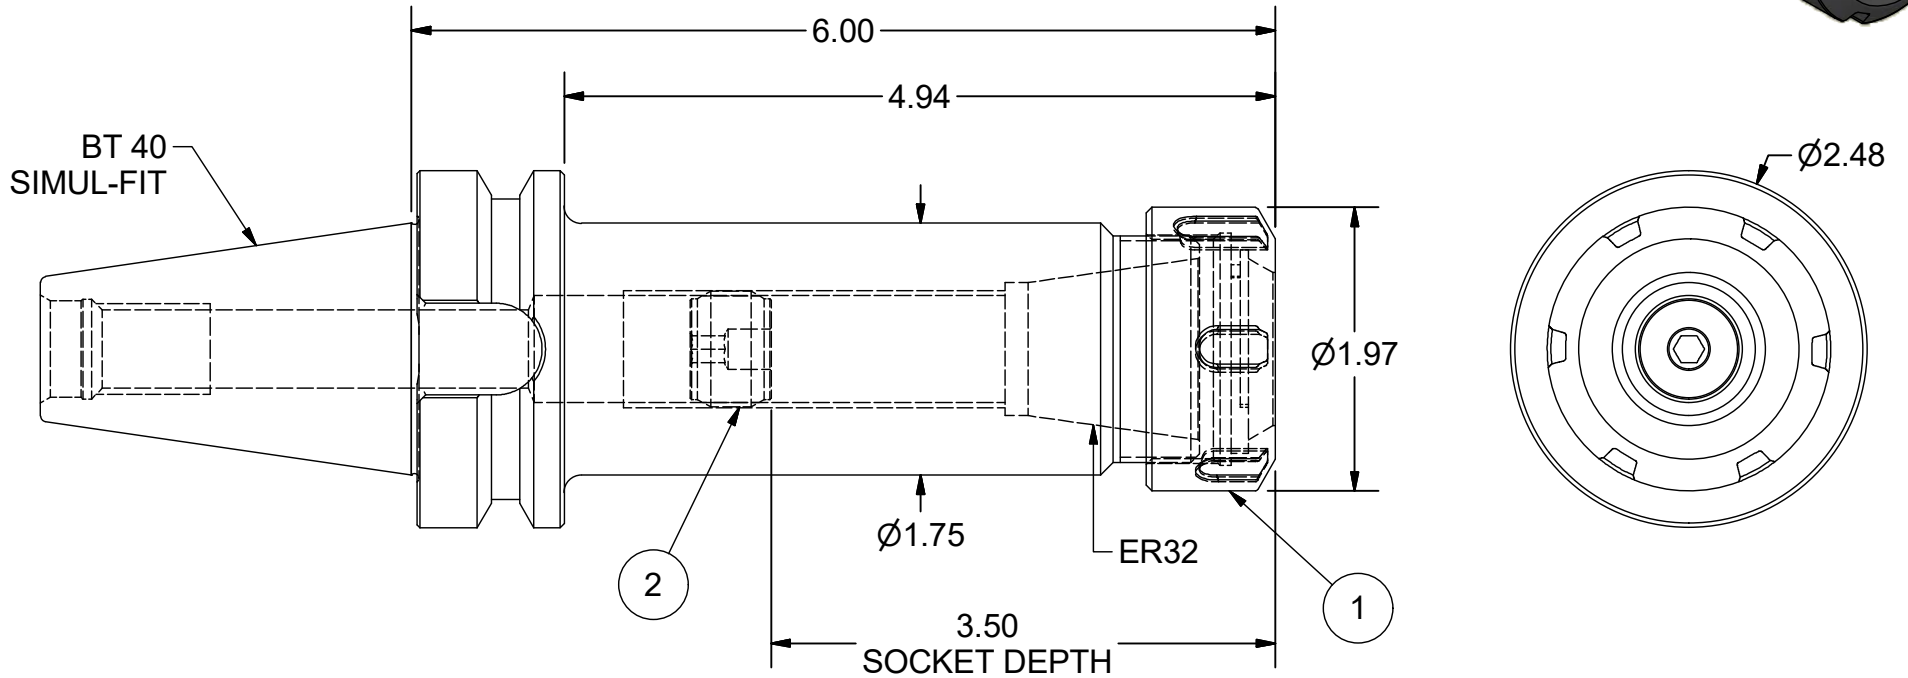

| Parts List | | | |
|------------|-----|-------------|------------------------------|
| ITEM | QTY | PART NUMBER | DESCRIPTION |
| 1 | 1 | 32ERN | COLLET NUT |
| 2 | 1 | BS-18 | BACK-UP SCREW, 13/16-16 L.H. |

PART
NUMBER

B40F-32ERF600

PARLEC
 (800) TOOL USA
 WORLD HEADQUARTERS
 101 PERINTON PARKWAY
 FAIRPORT, NEW YORK 14450