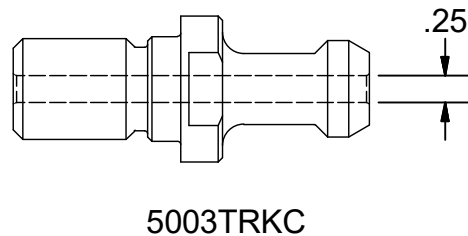

4

3

2

1

RETENTION KNOB SELECTION FOR BT50 M24 x 3 THREAD

JIS (MASBT)

ITEMS SHOWN ON THIS DOCUMENT CONTAIN PROPRIETARY INFORMATION OF PARLEC INC. AND IS SUBJECT TO BEING RETURNED UPON REQUEST. IT SHALL NOT BE REPRODUCED IN WHOLE OR PART WITHOUT WRITTEN PERMISSION OF PARLEC INC. ANY AUTHORIZED REPRODUCTION MUST BEAR THIS ENTIRE LEGEND.

PART
NUMBER

BT50TRK

PARLEC
(800) TOOL USA
WORLD HEADQUARTERS
101 PERINTON PARKWAY
FAIRPORT, NEW YORK 14450

C

B

A