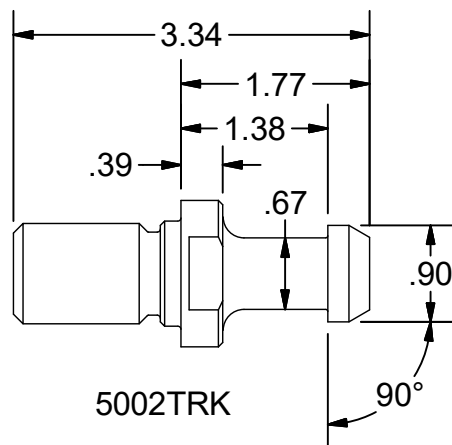

4

3

2

1

RETENTION KNOB SELECTION FOR BT50 M24 x 3 THREAD

JIS (MASBT)

ITEMS SHOWN ON THIS DOCUMENT CONTAIN PROPRIETARY INFORMATION OF PARLEC INC. AND IS SUBJECT TO BEING RETURNED UPON REQUEST. IT SHALL NOT BE REPRODUCED IN WHOLE OR PART WITHOUT WRITTEN PERMISSION OF PARLEC INC. ANY AUTHORIZED REPRODUCTION MUST BEAR THIS ENTIRE LEGEND.

PART
NUMBER

BT50TRK

PARLEC
(800) TOOL USA
WORLD HEADQUARTERS
101 PERINTON PARKWAY
FAIRPORT, NEW YORK 14450

C

B

A