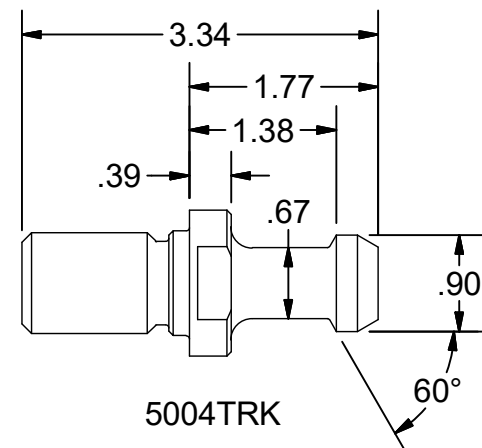

4

3

2

1

RETENTION KNOB SELECTION FOR BT50 M24 x 3 THREAD

JIS (MASBT)

ITEMS SHOWN ON THIS DOCUMENT CONTAIN PROPRIETARY INFORMATION OF PARLEC INC. AND IS SUBJECT TO BEING RETURNED UPON REQUEST. IT SHALL NOT BE REPRODUCED IN WHOLE OR PART WITHOUT WRITTEN PERMISSION OF PARLEC INC. ANY AUTHORIZED REPRODUCTION MUST BEAR THIS ENTIRE LEGEND.

PART
NUMBER

BT50TRK

PARLEC
(800) TOOL USA
WORLD HEADQUARTERS
101 PERINTON PARKWAY
FAIRPORT, NEW YORK 14450

C

B

A