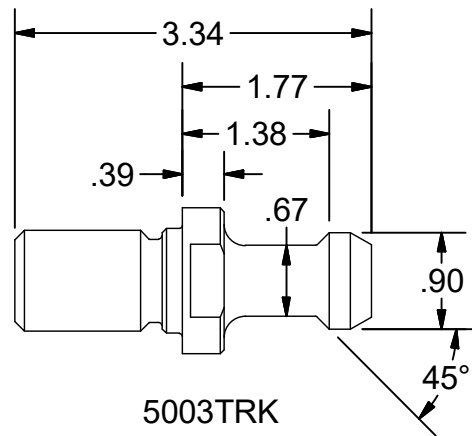

4

3

2

1

RETENTION KNOB SELECTION FOR BT50 M24 x 3 THREAD

JIS (MASBT)

ITEMS SHOWN ON THIS DOCUMENT CONTAIN PROPRIETARY INFORMATION OF PARLEC INC. AND IS SUBJECT TO BEING RETURNED UPON REQUEST. IT SHALL NOT BE REPRODUCED IN WHOLE OR PART WITHOUT WRITTEN PERMISSION OF PARLEC INC. ANY AUTHORIZED REPRODUCTION MUST BEAR THIS ENTIRE LEGEND.

PART
NUMBER

BT50TRK

PARLEC
(800) TOOL USA
WORLD HEADQUARTERS
101 PERINTON PARKWAY
FAIRPORT, NEW YORK 14450

C

B

A