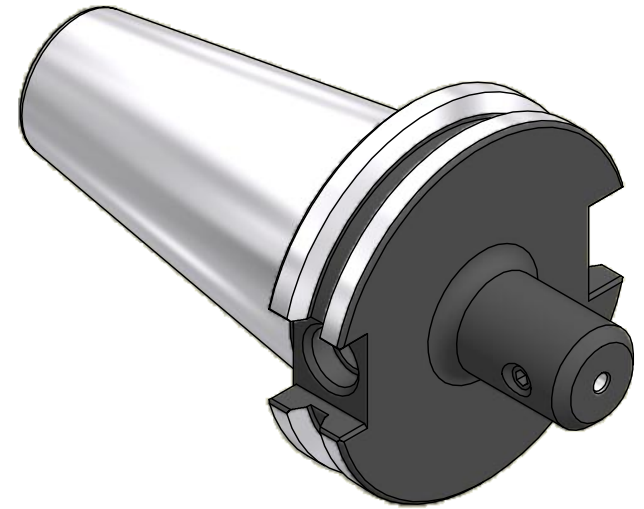

Parts List

ITEM	QTY	PART NUMBER	DESCRIPTION
1	1	029-014	SET SCREW

PART
NUMBER

C40-01EM1

PARLEC
 (800) TOOL USA
 WORLD HEADQUARTERS
 101 PERINTON PARKWAY
 FAIRPORT, NEW YORK 14450