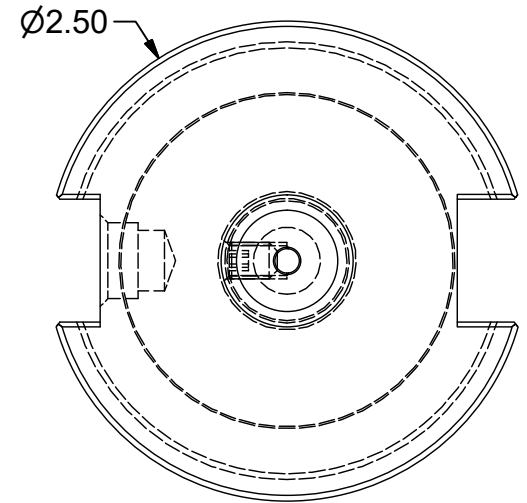

Parts List

ITEM	QTY	PART NUMBER	DESCRIPTION
1	1	029-014	SET SCREW

PART
NUMBER

C40-01EM1

PARLEC
 (800) TOOL USA
 WORLD HEADQUARTERS
 101 PERINTON PARKWAY
 FAIRPORT, NEW YORK 14450