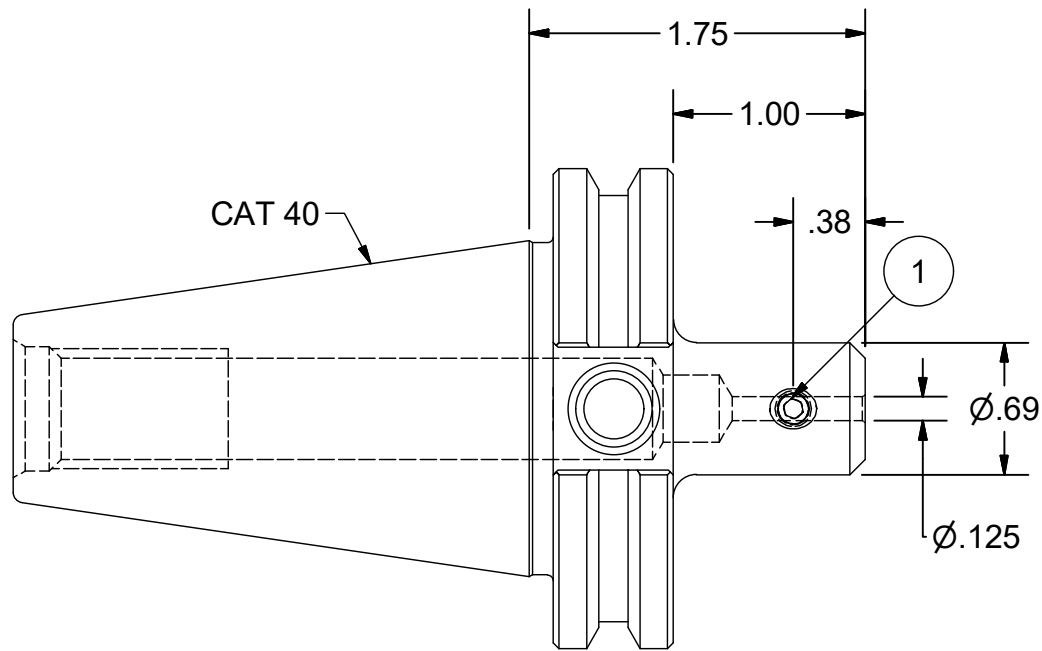

Parts List

ITEM	QTY	PART NUMBER	DESCRIPTION
1	1	029-014	SET SCREW

PART
NUMBER

C40-01EM1

PARLEC
 (800) TOOL USA
 WORLD HEADQUARTERS
 101 PERINTON PARKWAY
 FAIRPORT, NEW YORK 14450