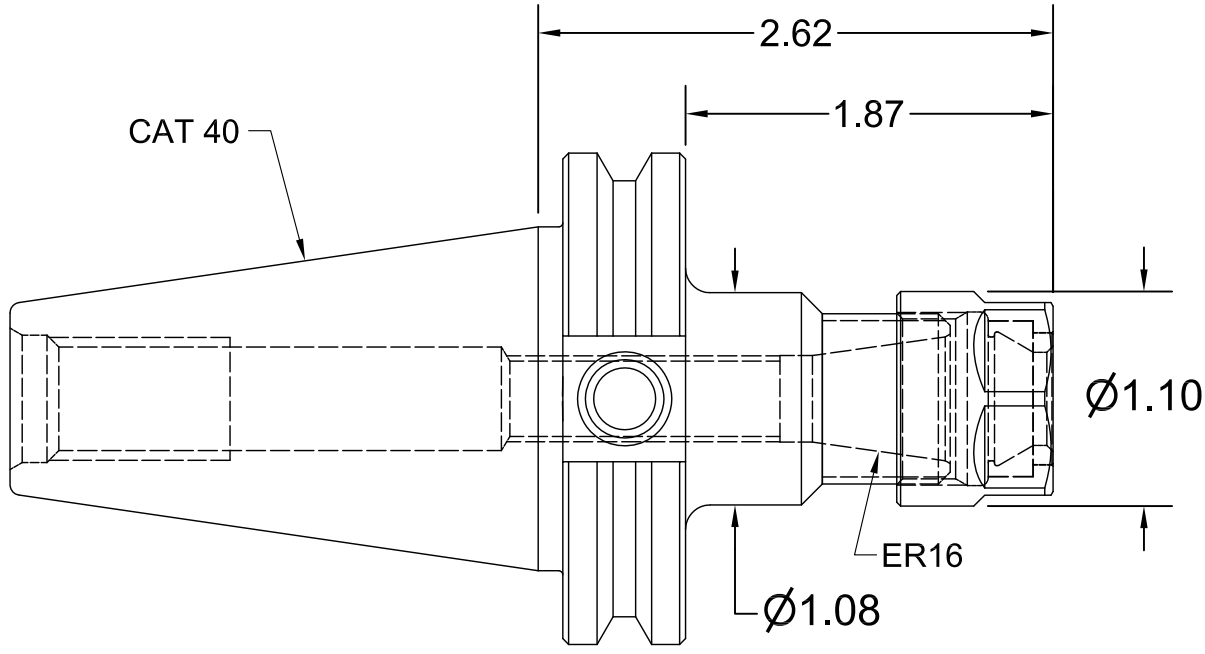

Parts List

| ITEM | QTY | PART NUMBER | DESCRIPTION      |
|------|-----|-------------|------------------|
| 1    | 1   | 16ERHPN     | COLLET NUT, ER16 |

PART  
NUMBER

**C40-16ERP262**

**PARLEC**  
 (800) TOOL USA  
 WORLD HEADQUARTERS  
 101 PERINTON PARKWAY  
 FAIRPORT, NEW YORK 14450