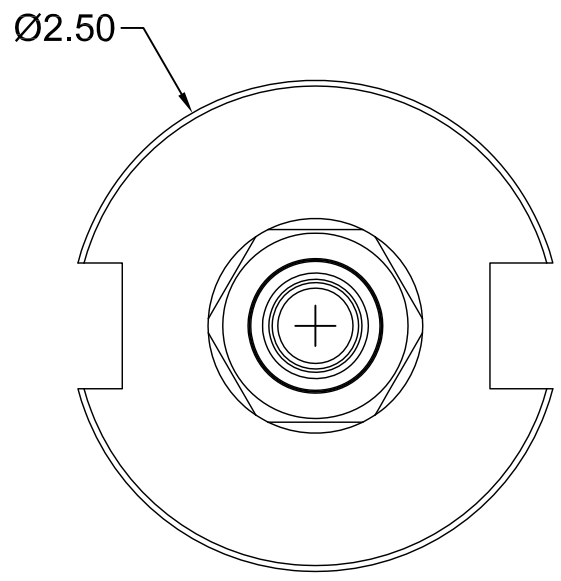

Parts List

| ITEM | QTY | PART NUMBER | DESCRIPTION      |
|------|-----|-------------|------------------|
| 1    | 1   | 16ERHPN     | COLLET NUT, ER16 |

PART  
NUMBER

**C40-16ERP262**

**PARLEC**  
 (800) TOOL USA  
 WORLD HEADQUARTERS  
 101 PERINTON PARKWAY  
 FAIRPORT, NEW YORK 14450