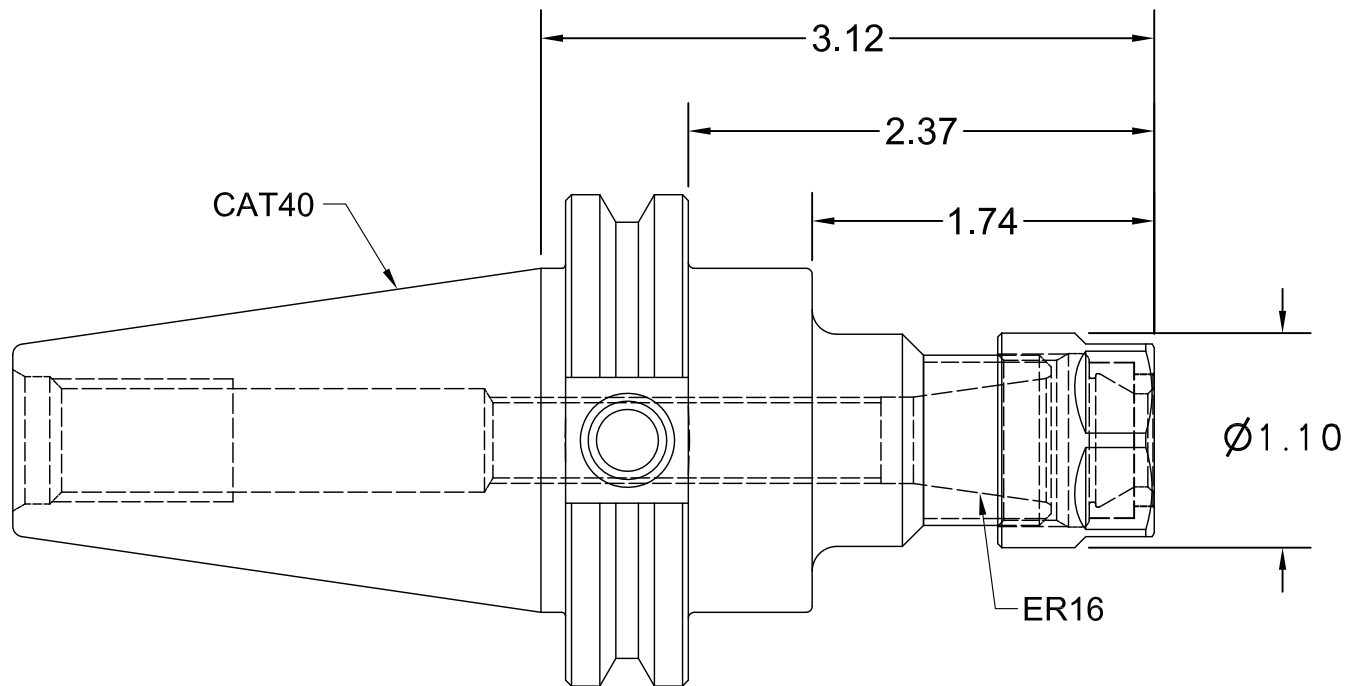

Parts List

ITEM	QTY	PART NUMBER	DESCRIPTION
1	1	16ERHPN	COLLET NUT, ER16

PART  
NUMBER

**C40-16ERP312**

**PARLEC**  
 (800) TOOL USA  
 WORLD HEADQUARTERS  
 101 PERINTON PARKWAY  
 FAIRPORT, NEW YORK 14450