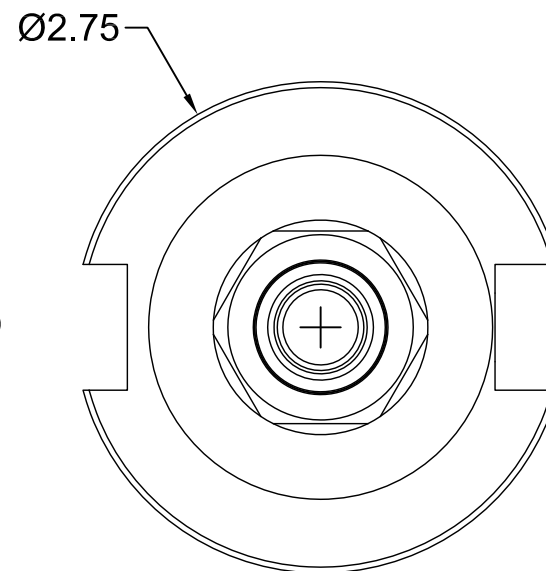

Parts List

ITEM	QTY	PART NUMBER	DESCRIPTION
1	1	16ERHPN	COLLET NUT, ER16

PART  
NUMBER

**C40-16ERP312**

**PARLEC**  
 (800) TOOL USA  
 WORLD HEADQUARTERS  
 101 PERINTON PARKWAY  
 FAIRPORT, NEW YORK 14450