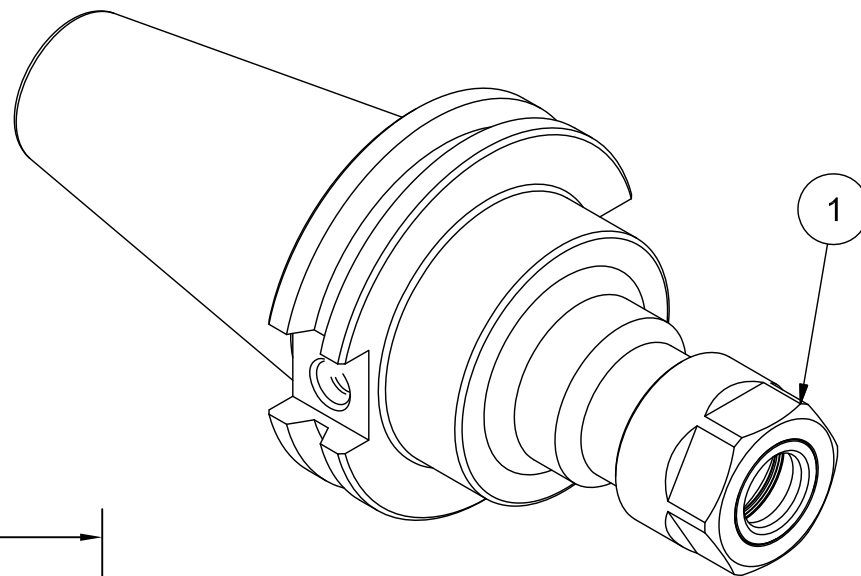

Parts List

ITEM	QTY	PART NUMBER	DESCRIPTION
1	1	16ERHPN	COLLET NUT, ER16

PART  
NUMBER

**C40-16ERP312**

**PARLEC**  
 (800) TOOL USA  
 WORLD HEADQUARTERS  
 101 PERINTON PARKWAY  
 FAIRPORT, NEW YORK 14450