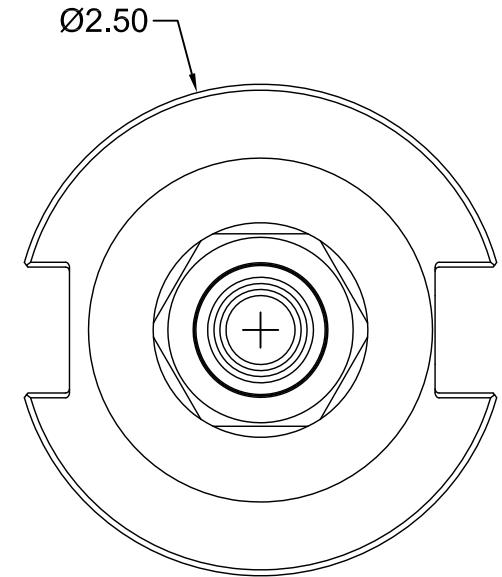

Parts List

ITEM	QTY	PART NUMBER	DESCRIPTION
1	1	16ERHPN	COLLET NUT, ER16

PART
NUMBER

C40-16ERP412

PARLEC
 (800) TOOL USA
 WORLD HEADQUARTERS
 101 PERINTON PARKWAY
 FAIRPORT, NEW YORK 14450