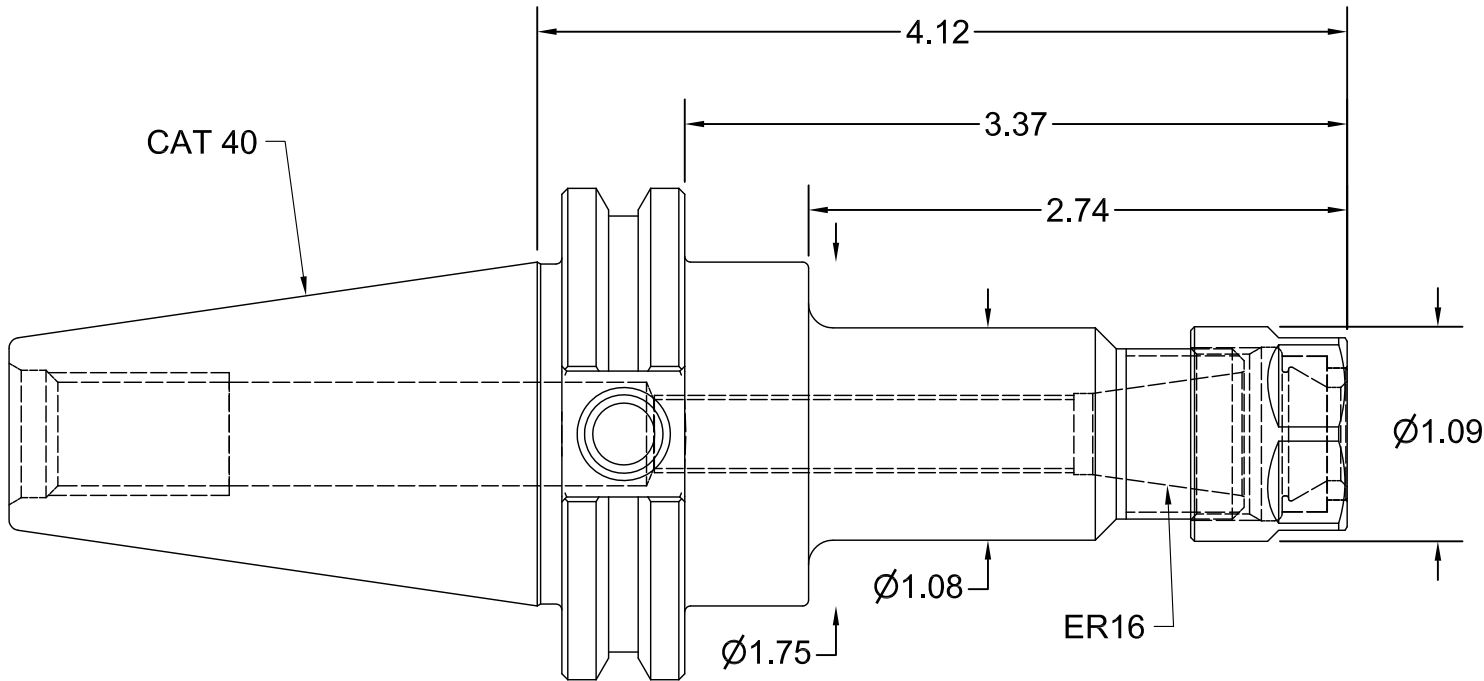

Parts List

ITEM	QTY	PART NUMBER	DESCRIPTION
1	1	16ERHPN	COLLET NUT, ER16

PART
NUMBER

C40-16ERP412

PARLEC
 (800) TOOL USA
 WORLD HEADQUARTERS
 101 PERINTON PARKWAY
 FAIRPORT, NEW YORK 14450