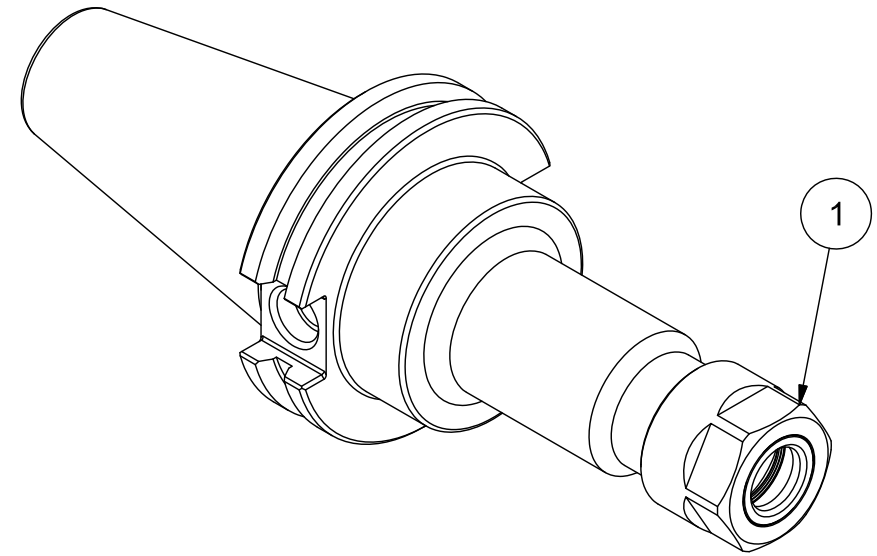

Parts List

ITEM	QTY	PART NUMBER	DESCRIPTION
1	1	16ERHPN	COLLET NUT, ER16

PART
NUMBER

C40-16ERP412

PARLEC
 (800) TOOL USA
 WORLD HEADQUARTERS
 101 PERINTON PARKWAY
 FAIRPORT, NEW YORK 14450