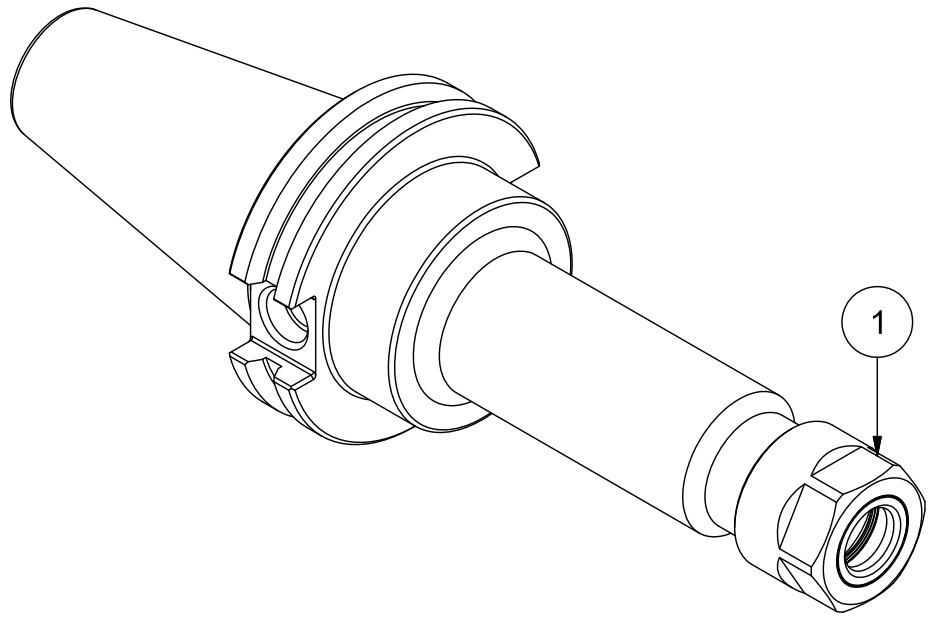

Parts List

ITEM	QTY	PART NUMBER	DESCRIPTION
1	1	16ERHPN	COLLET NUT, ER16

PART NUMBER

C40-16ERP512

PARLEC
 (800) TOOL USA
 WORLD HEADQUARTERS
 101 PERINTON PARKWAY
 FAIRPORT, NEW YORK 14450