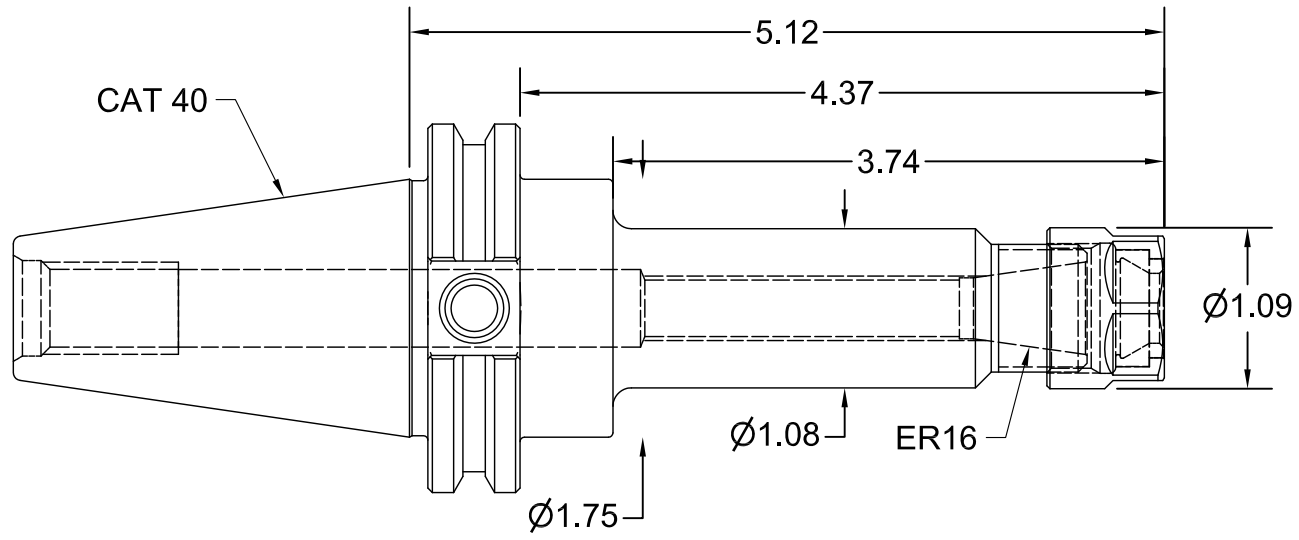

Parts List

ITEM	QTY	PART NUMBER	DESCRIPTION
1	1	16ERHPN	COLLET NUT, ER16

PART NUMBER

C40-16ERP512

PARLEC
 (800) TOOL USA
 WORLD HEADQUARTERS
 101 PERINTON PARKWAY
 FAIRPORT, NEW YORK 14450