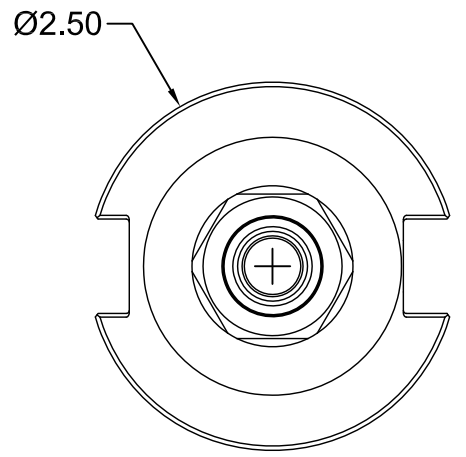

Parts List

ITEM	QTY	PART NUMBER	DESCRIPTION
1	1	16ERHPN	COLLET NUT, ER16

PART NUMBER

C40-16ERP512

PARLEC
 (800) TOOL USA
 WORLD HEADQUARTERS
 101 PERINTON PARKWAY
 FAIRPORT, NEW YORK 14450