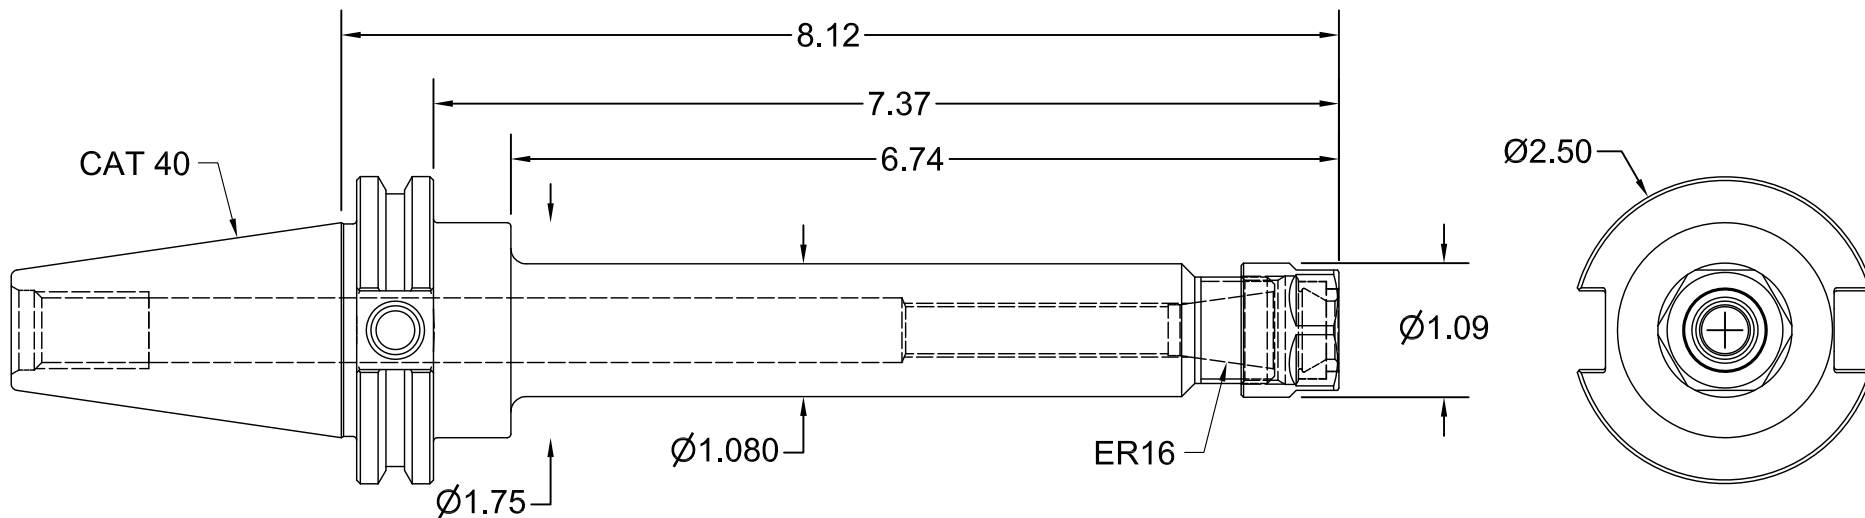

Parts List

ITEM	QTY	PART NUMBER	DESCRIPTION
1	1	16ERHPN	COLLET NUT, ER16

PART  
NUMBER

C40-16ERP812

**PARLEC**  
 (800) TOOL USA  
 WORLD HEADQUARTERS  
 101 PERINTON PARKWAY  
 FAIRPORT, NEW YORK 14450