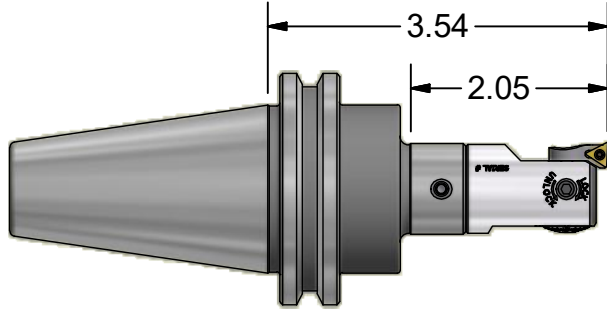

Parts List

ITEM	QTY	PART NUMBER	DESCRIPTION
1	1	880-002	PC SCREW, SIZE 2

Assembly Model: C40-PC2-2-3215-T06-3

PART  
NUMBER

C40-PC2-2

**PARLEC**  
 (800) TOOL USA  
 WORLD HEADQUARTERS  
 101 PERINTON PARKWAY  
 FAIRPORT, NEW YORK 14450