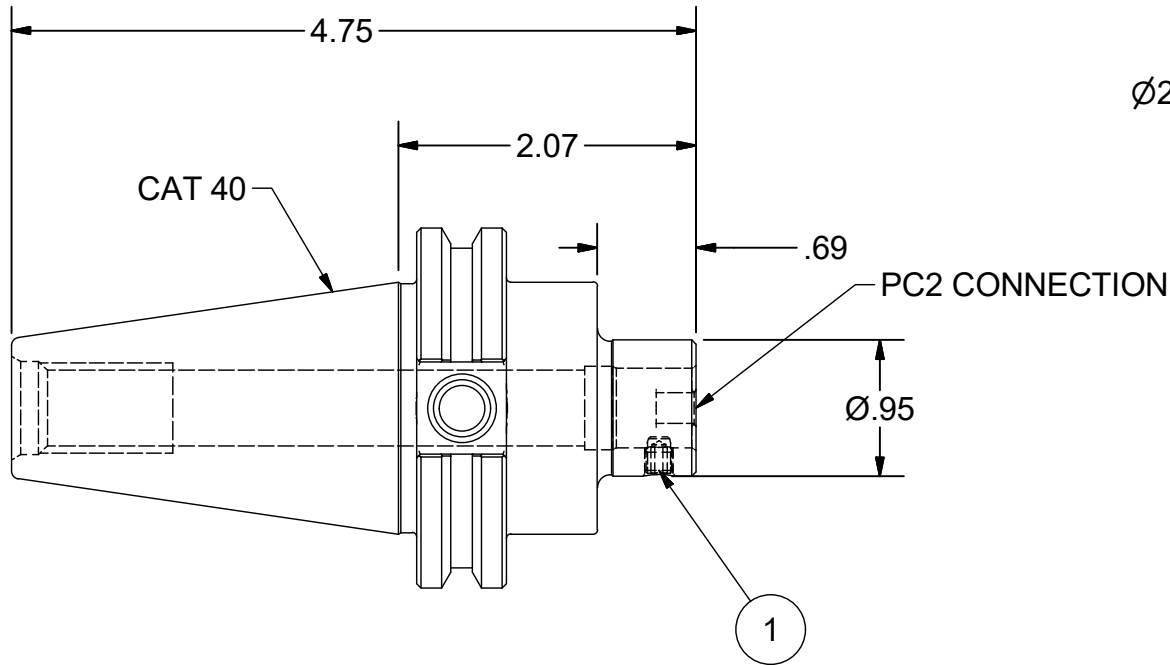

Parts List

ITEM	QTY	PART NUMBER	DESCRIPTION
1	1	880-002	PC SCREW, SIZE 2

Assembly Model: C40-PC2-2-3215-T06-3

PART  
NUMBER

C40-PC2-2

**PARLEC**  
 (800) TOOL USA  
 WORLD HEADQUARTERS  
 101 PERINTON PARKWAY  
 FAIRPORT, NEW YORK 14450