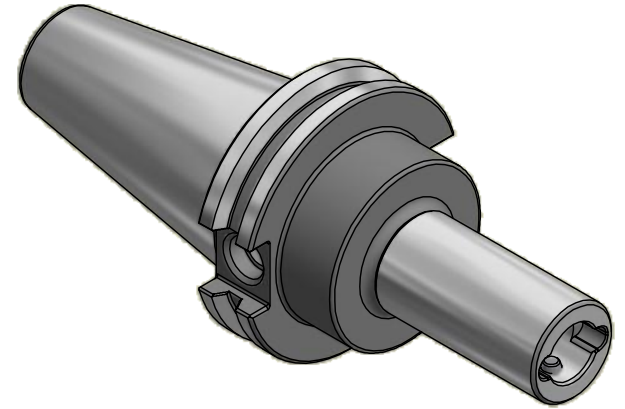

Parts List

ITEM	QTY	PART NUMBER	DESCRIPTION
1	1	880-002	PC SCREW, SIZE 2

Assembly Model: C40-PC2-3-3215-T06-3

PART NUMBER

C40-PC2-3

**PARLEC**  
 (800) TOOL USA  
 WORLD HEADQUARTERS  
 101 PERINTON PARKWAY  
 FAIRPORT, NEW YORK 14450