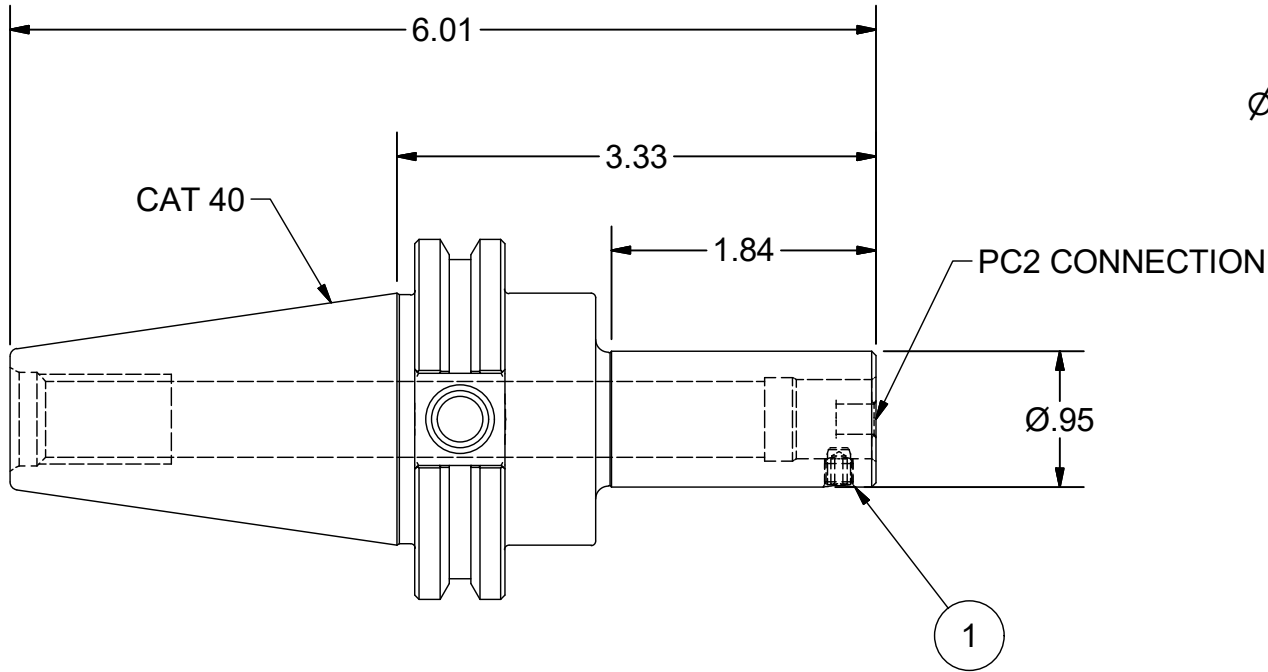

Parts List

ITEM	QTY	PART NUMBER	DESCRIPTION
1	1	880-002	PC SCREW, SIZE 2

Assembly Model: C40-PC2-3-3215-T06-3

PART NUMBER

C40-PC2-3

**PARLEC**  
 (800) TOOL USA  
 WORLD HEADQUARTERS  
 101 PERINTON PARKWAY  
 FAIRPORT, NEW YORK 14450