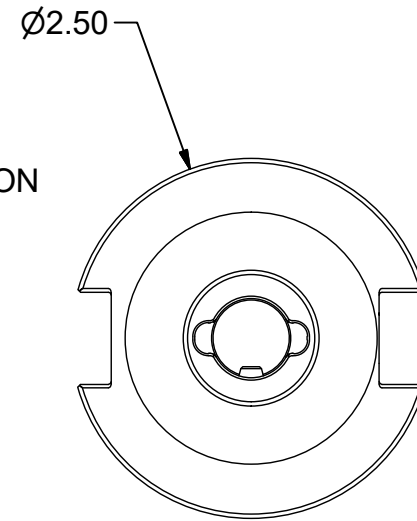

Parts List

ITEM	QTY	PART NUMBER	DESCRIPTION
1	1	880-002	PC SCREW, SIZE 2

Assembly Model: C40-PC2-3-3215-T06-3

PART NUMBER

C40-PC2-3

**PARLEC**  
 (800) TOOL USA  
 WORLD HEADQUARTERS  
 101 PERINTON PARKWAY  
 FAIRPORT, NEW YORK 14450