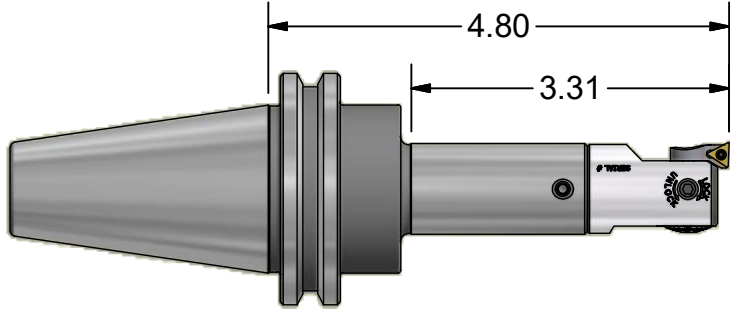

Parts List

ITEM	QTY	PART NUMBER	DESCRIPTION
1	1	880-002	PC SCREW, SIZE 2

Assembly Model: C40-PC2-3-3215-T06-3

PART NUMBER

C40-PC2-3

**PARLEC**  
 (800) TOOL USA  
 WORLD HEADQUARTERS  
 101 PERINTON PARKWAY  
 FAIRPORT, NEW YORK 14450