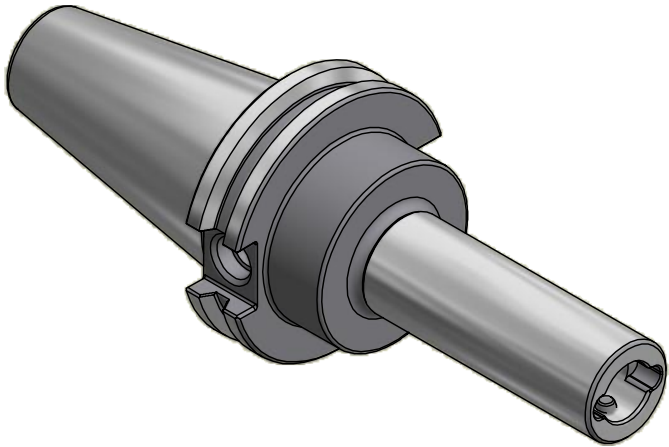

Parts List

ITEM	QTY	PART NUMBER	DESCRIPTION
1	1	880-002	PC SCREW, SIZE 2

Assembly Model: C40-PC2-4-3215-T06-3

PART NUMBER

C40-PC2-4

PARLEC
 (800) TOOL USA
 WORLD HEADQUARTERS
 101 PERINTON PARKWAY
 FAIRPORT, NEW YORK 14450