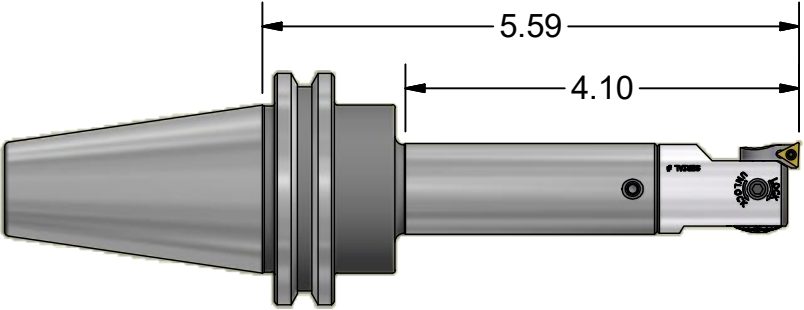

Parts List

ITEM	QTY	PART NUMBER	DESCRIPTION
1	1	880-002	PC SCREW, SIZE 2

Assembly Model: C40-PC2-4-3215-T06-3

PART NUMBER

C40-PC2-4

PARLEC
 (800) TOOL USA
 WORLD HEADQUARTERS
 101 PERINTON PARKWAY
 FAIRPORT, NEW YORK 14450