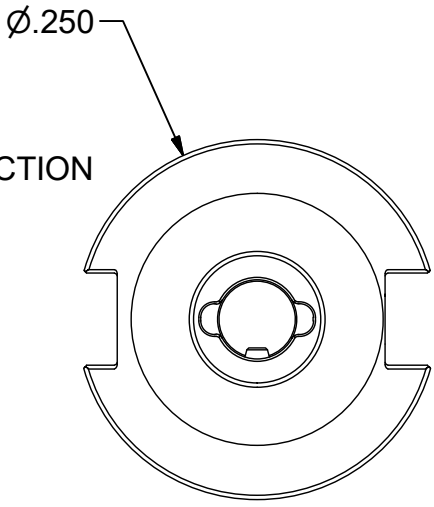

Parts List

ITEM	QTY	PART NUMBER	DESCRIPTION
1	1	880-002	PC SCREW, SIZE 2

Assembly Model: C40-PC2-4-3215-T06-3

PART NUMBER

C40-PC2-4

PARLEC
 (800) TOOL USA
 WORLD HEADQUARTERS
 101 PERINTON PARKWAY
 FAIRPORT, NEW YORK 14450