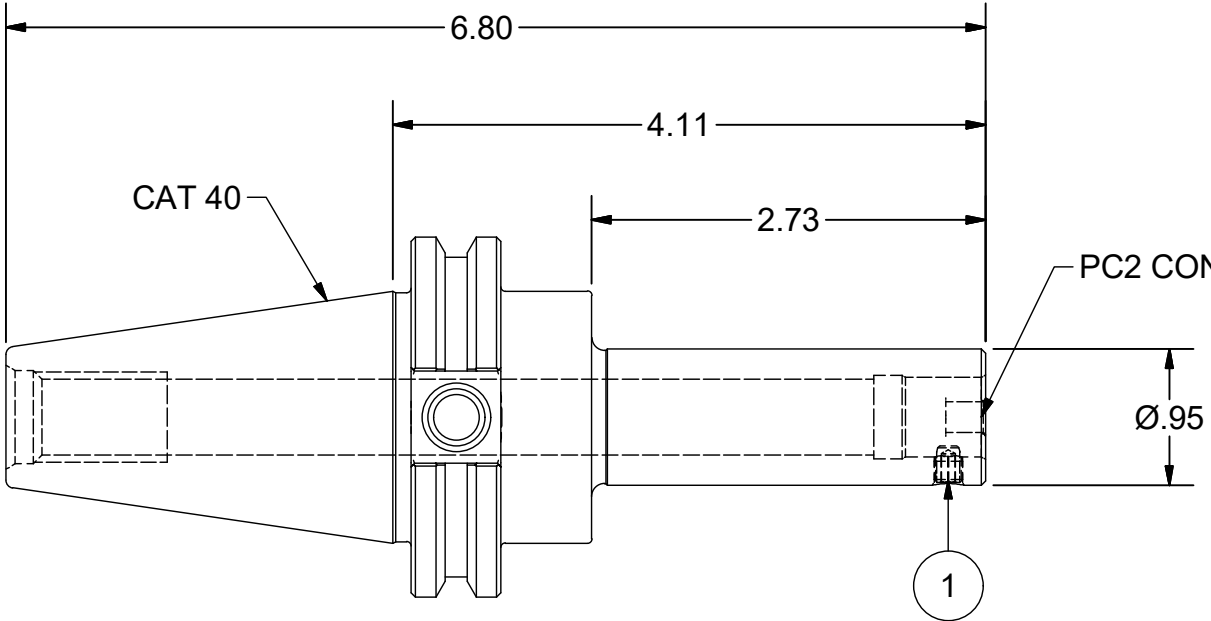

Parts List

ITEM	QTY	PART NUMBER	DESCRIPTION
1	1	880-002	PC SCREW, SIZE 2

Assembly Model: C40-PC2-4-3215-T06-3

PART NUMBER

C40-PC2-4

PARLEC
 (800) TOOL USA
 WORLD HEADQUARTERS
 101 PERINTON PARKWAY
 FAIRPORT, NEW YORK 14450