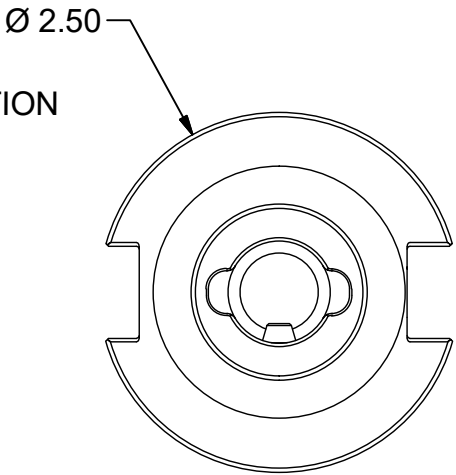

Parts List

ITEM	QTY	PART NUMBER	DESCRIPTION
2	1	880-003	PC SCREW, SIZE 3

Assembly Model: C40-PC3-3-3315-T06-3

PART NUMBER

C40-PC3-3

PARLEC
 (800) TOOL USA
 WORLD HEADQUARTERS
 101 PERINTON PARKWAY
 FAIRPORT, NEW YORK 14450