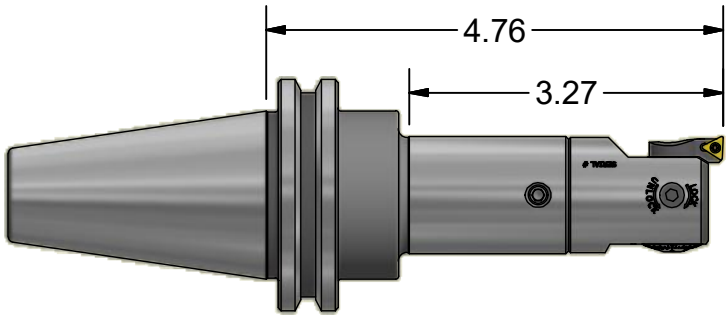

Parts List

ITEM	QTY	PART NUMBER	DESCRIPTION
2	1	880-003	PC SCREW, SIZE 3

Assembly Model: C40-PC3-3-3315-T06-3

PART NUMBER

C40-PC3-3

PARLEC
 (800) TOOL USA
 WORLD HEADQUARTERS
 101 PERINTON PARKWAY
 FAIRPORT, NEW YORK 14450