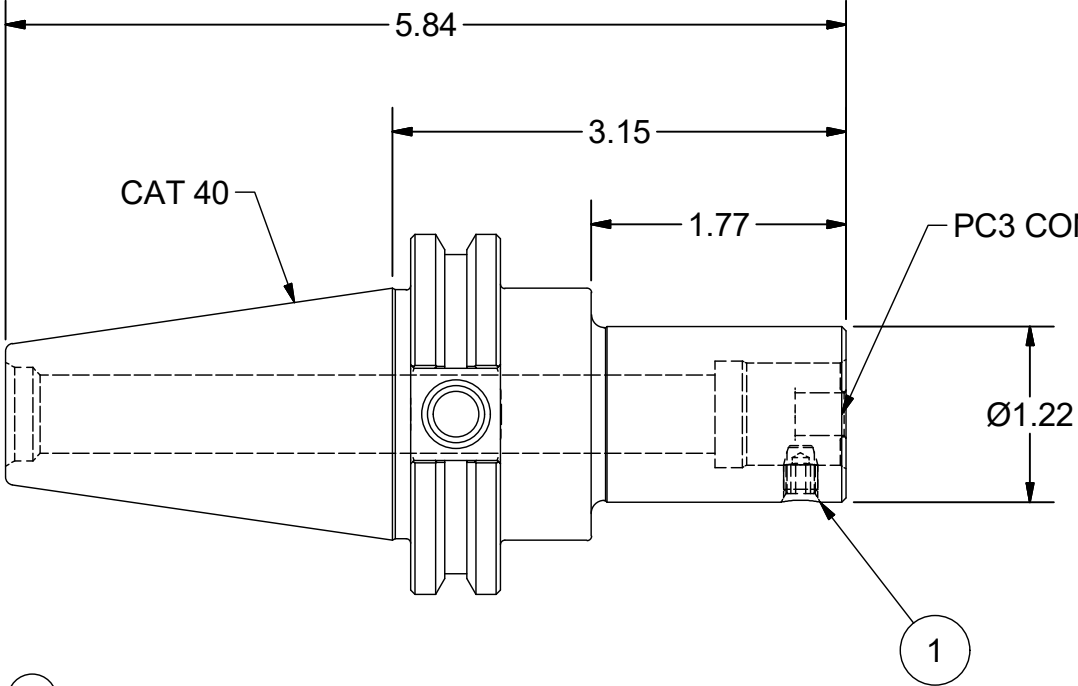

Parts List

ITEM	QTY	PART NUMBER	DESCRIPTION
2	1	880-003	PC SCREW, SIZE 3

Assembly Model: C40-PC3-3-3315-T06-3

PART NUMBER

C40-PC3-3

PARLEC
 (800) TOOL USA
 WORLD HEADQUARTERS
 101 PERINTON PARKWAY
 FAIRPORT, NEW YORK 14450