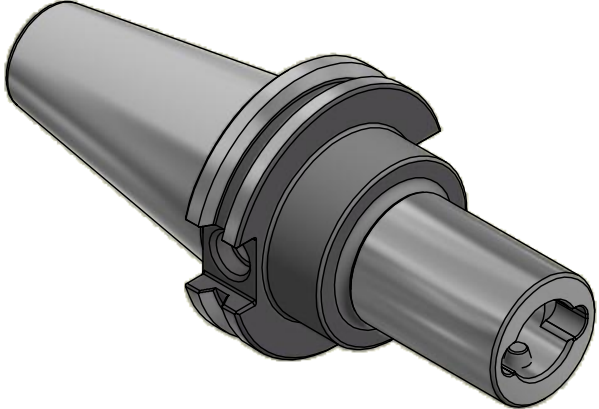

Parts List

ITEM	QTY	PART NUMBER	DESCRIPTION
2	1	880-003	PC SCREW, SIZE 3

Assembly Model: C40-PC3-3-3315-T06-3

PART NUMBER

C40-PC3-3

PARLEC
 (800) TOOL USA
 WORLD HEADQUARTERS
 101 PERINTON PARKWAY
 FAIRPORT, NEW YORK 14450